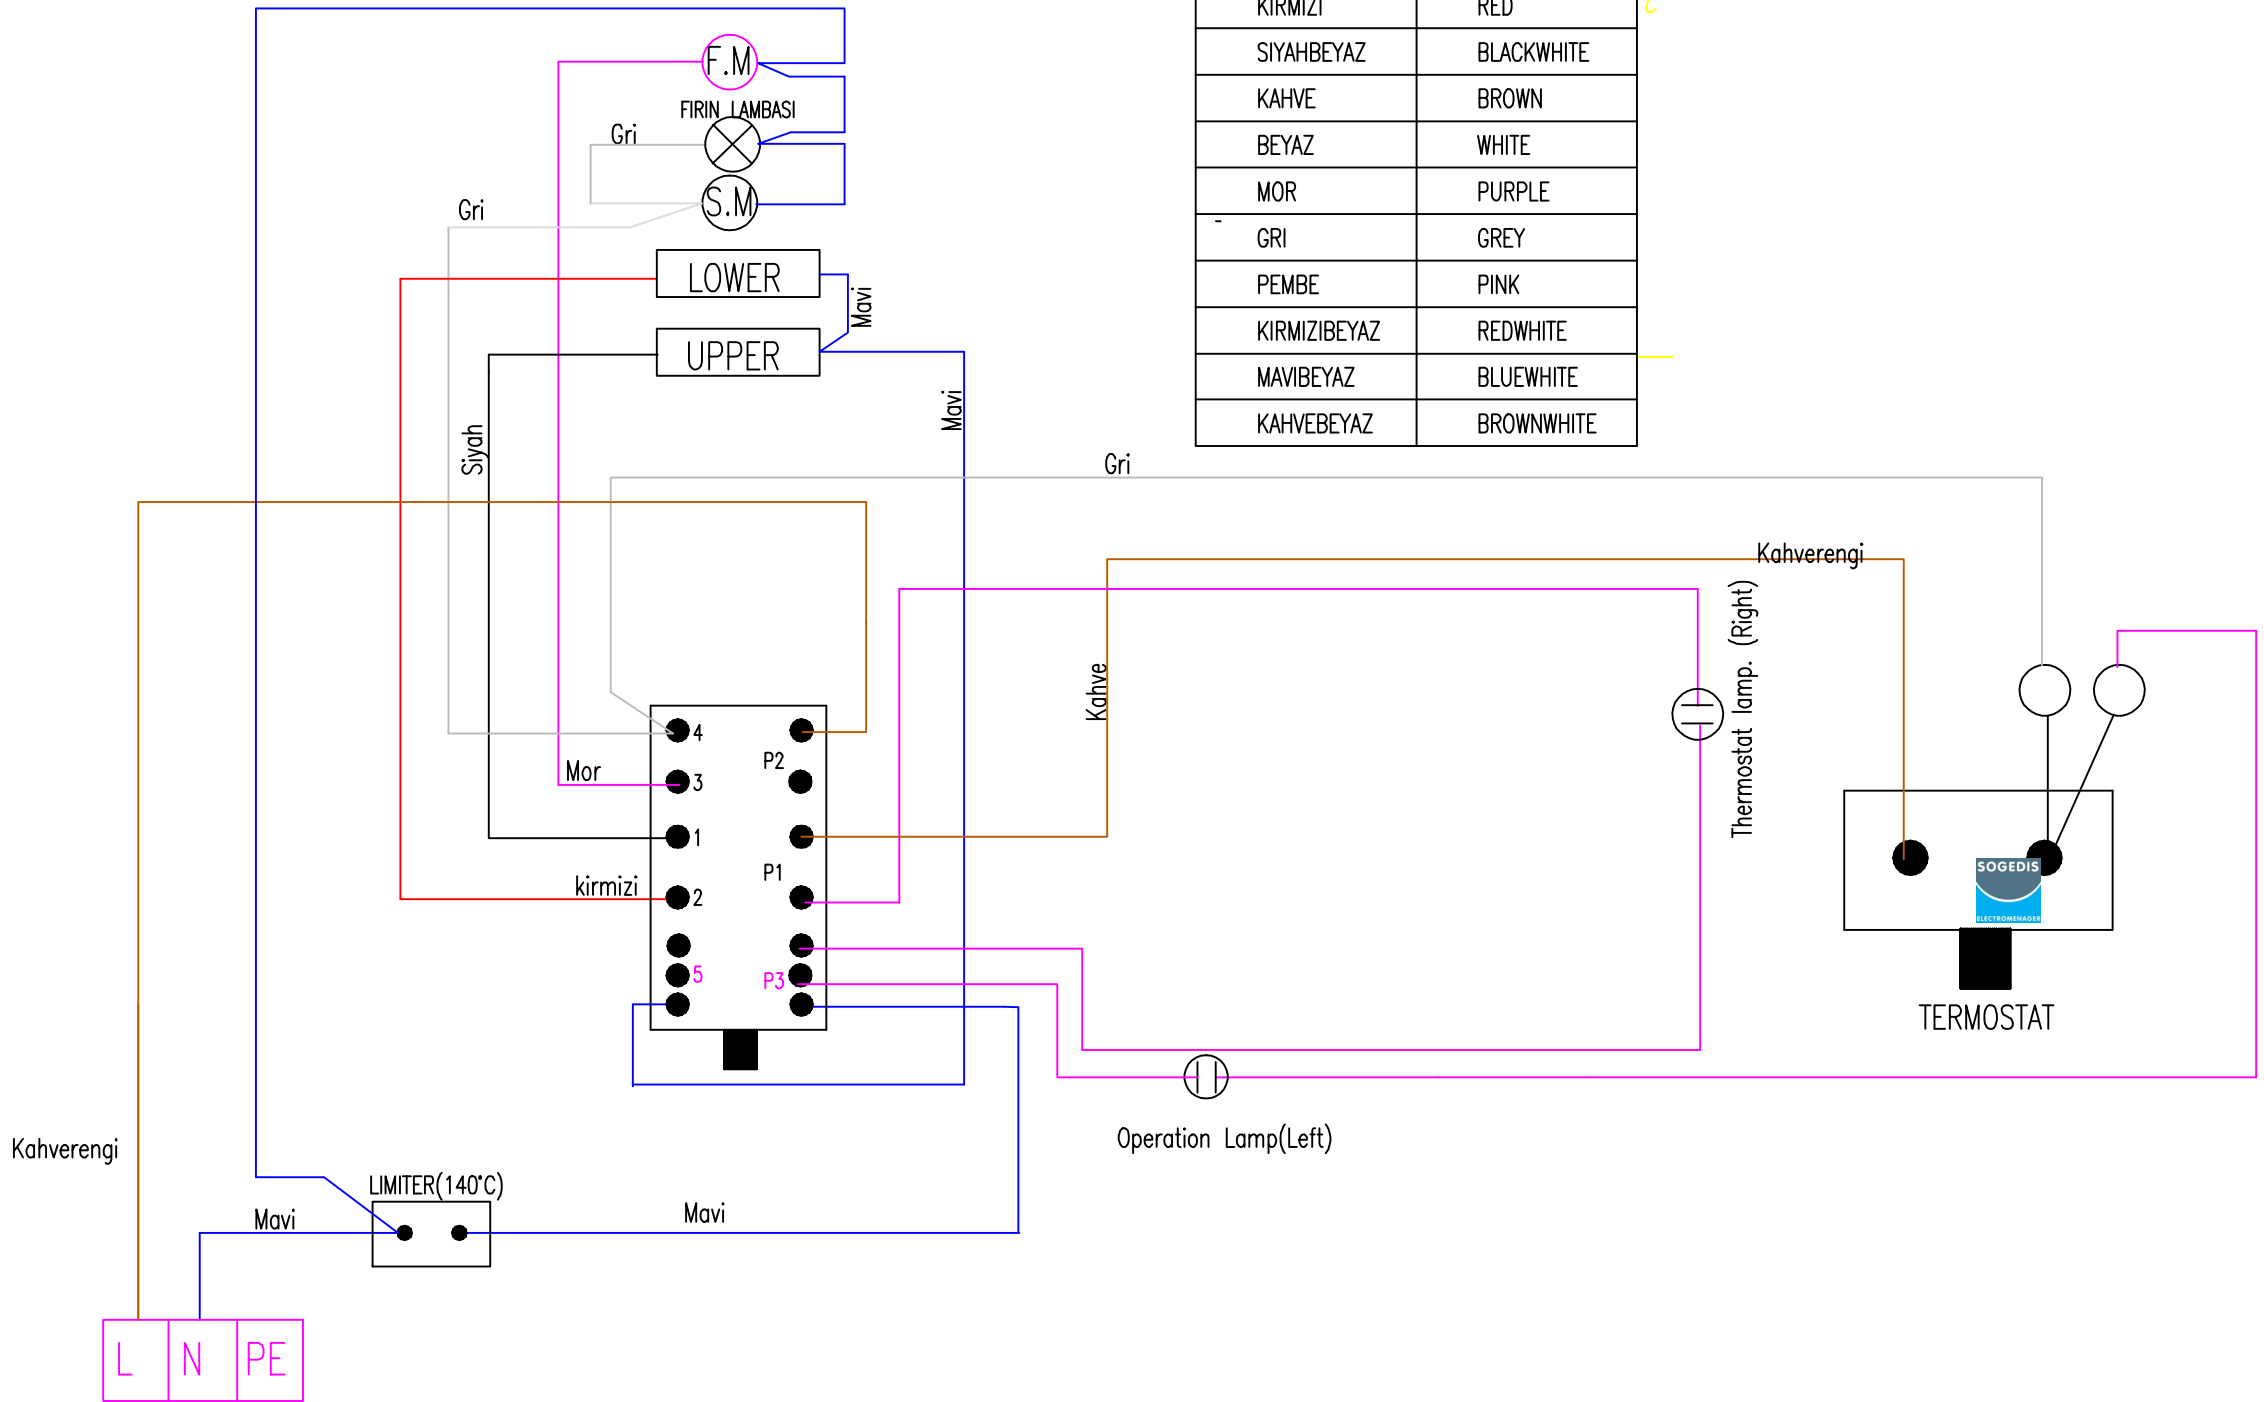

TURKCE	ENGLISH
MAVI	BLUE
SIYAH	BLACK
KIRMIZI	RED
SIYAHBEYAZ	BLACKWHITE
KAHVE	BROWN
BEYAZ	WHITE
MOR	PURPLE
GRI	GREY
PEMBE	PINK
KIRMIZIBEYAZ	REDWHITE
MAVIBEYAZ	BLUEWHITE
KAHVEBEYAZ	BROWNWHITE

L N PE

LIMITER(140°C)

Operation Lamp(Left)

Thermostat lamp. (Right)

TERMOSTAT