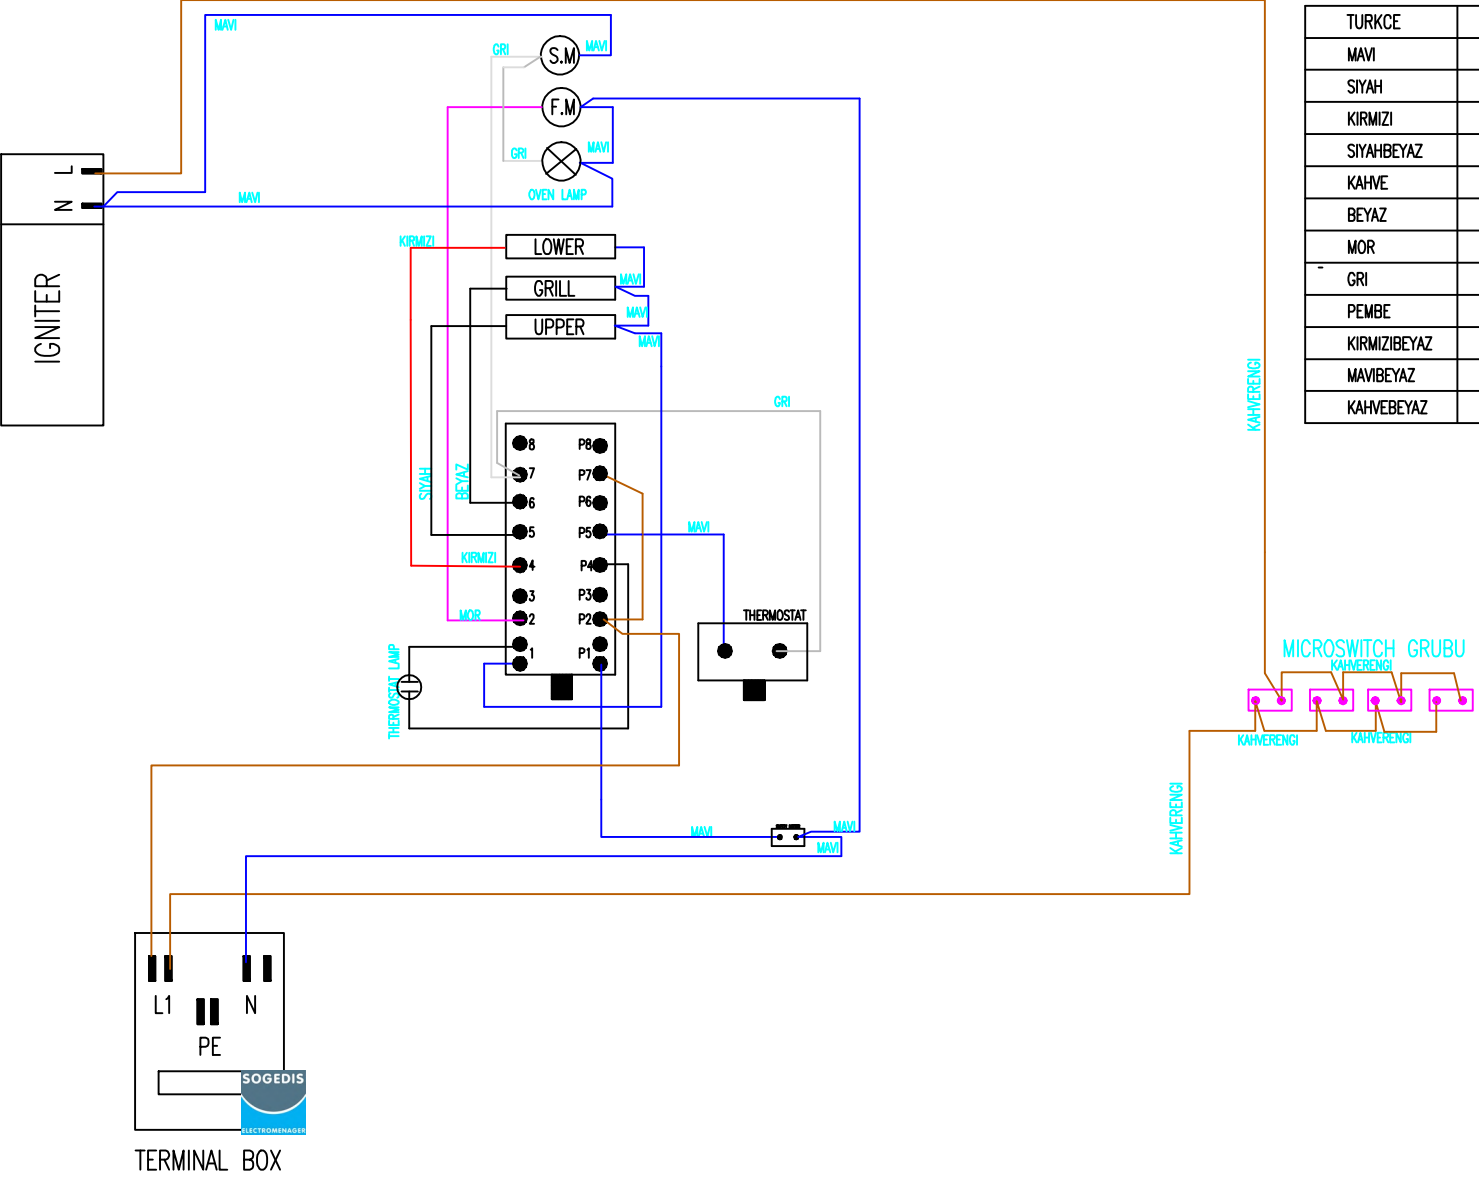

TURKCE	ENGLISH
MAVI	BLUE
SIYAH	BLACK
KIRMIZI	RED
SIYAHBEYAZ	BLACKWHITE
KAHVE	BROWN
BEYAZ	WHITE
MOR	PURPLE
GRI	GREY
PEMBE	PINK
KIRMIZIBEYAZ	REDWHITE
MAVIBEYAZ	BLUEWHITE
KAHVEBEYAZ	BROWNWHITE

TERMINAL BOX