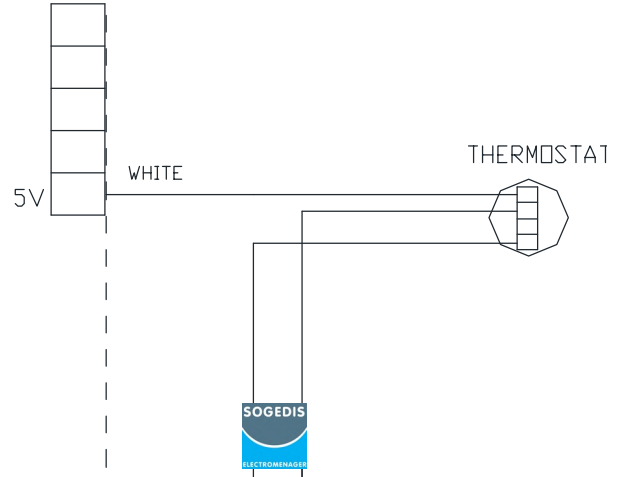

COOLER UP LED (OPTIONAL)

MAIN BOARD

20BD46