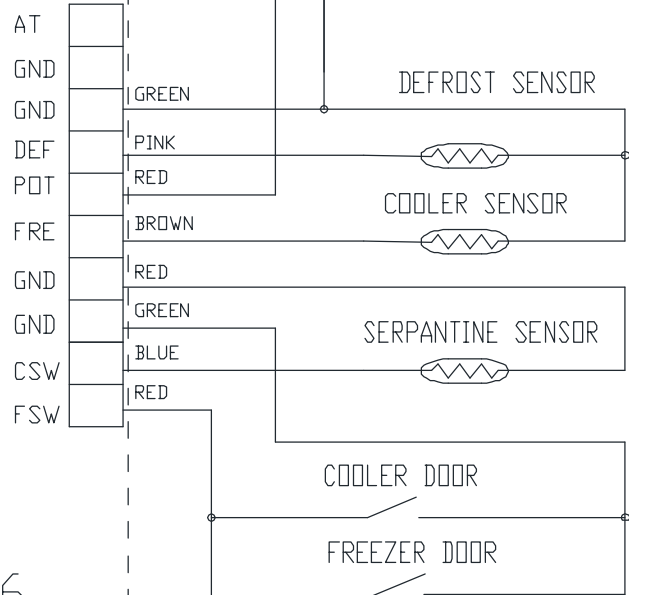

COOLER UP LED (OPTIONAL)

MAIN BOARD

20BD46