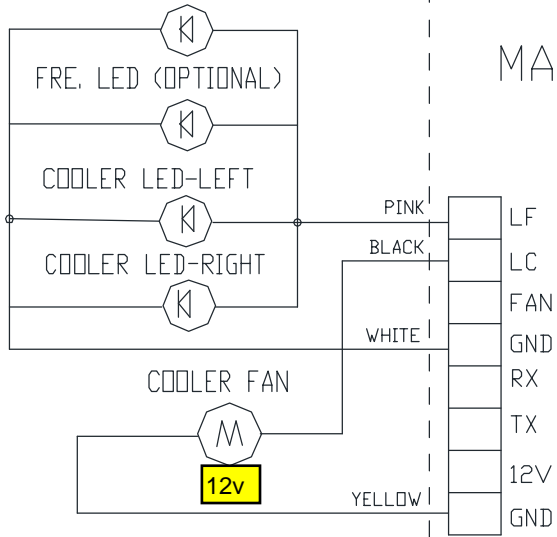

COOLER UP LED (OPTIONAL)

MAIN BOARD

20BD46