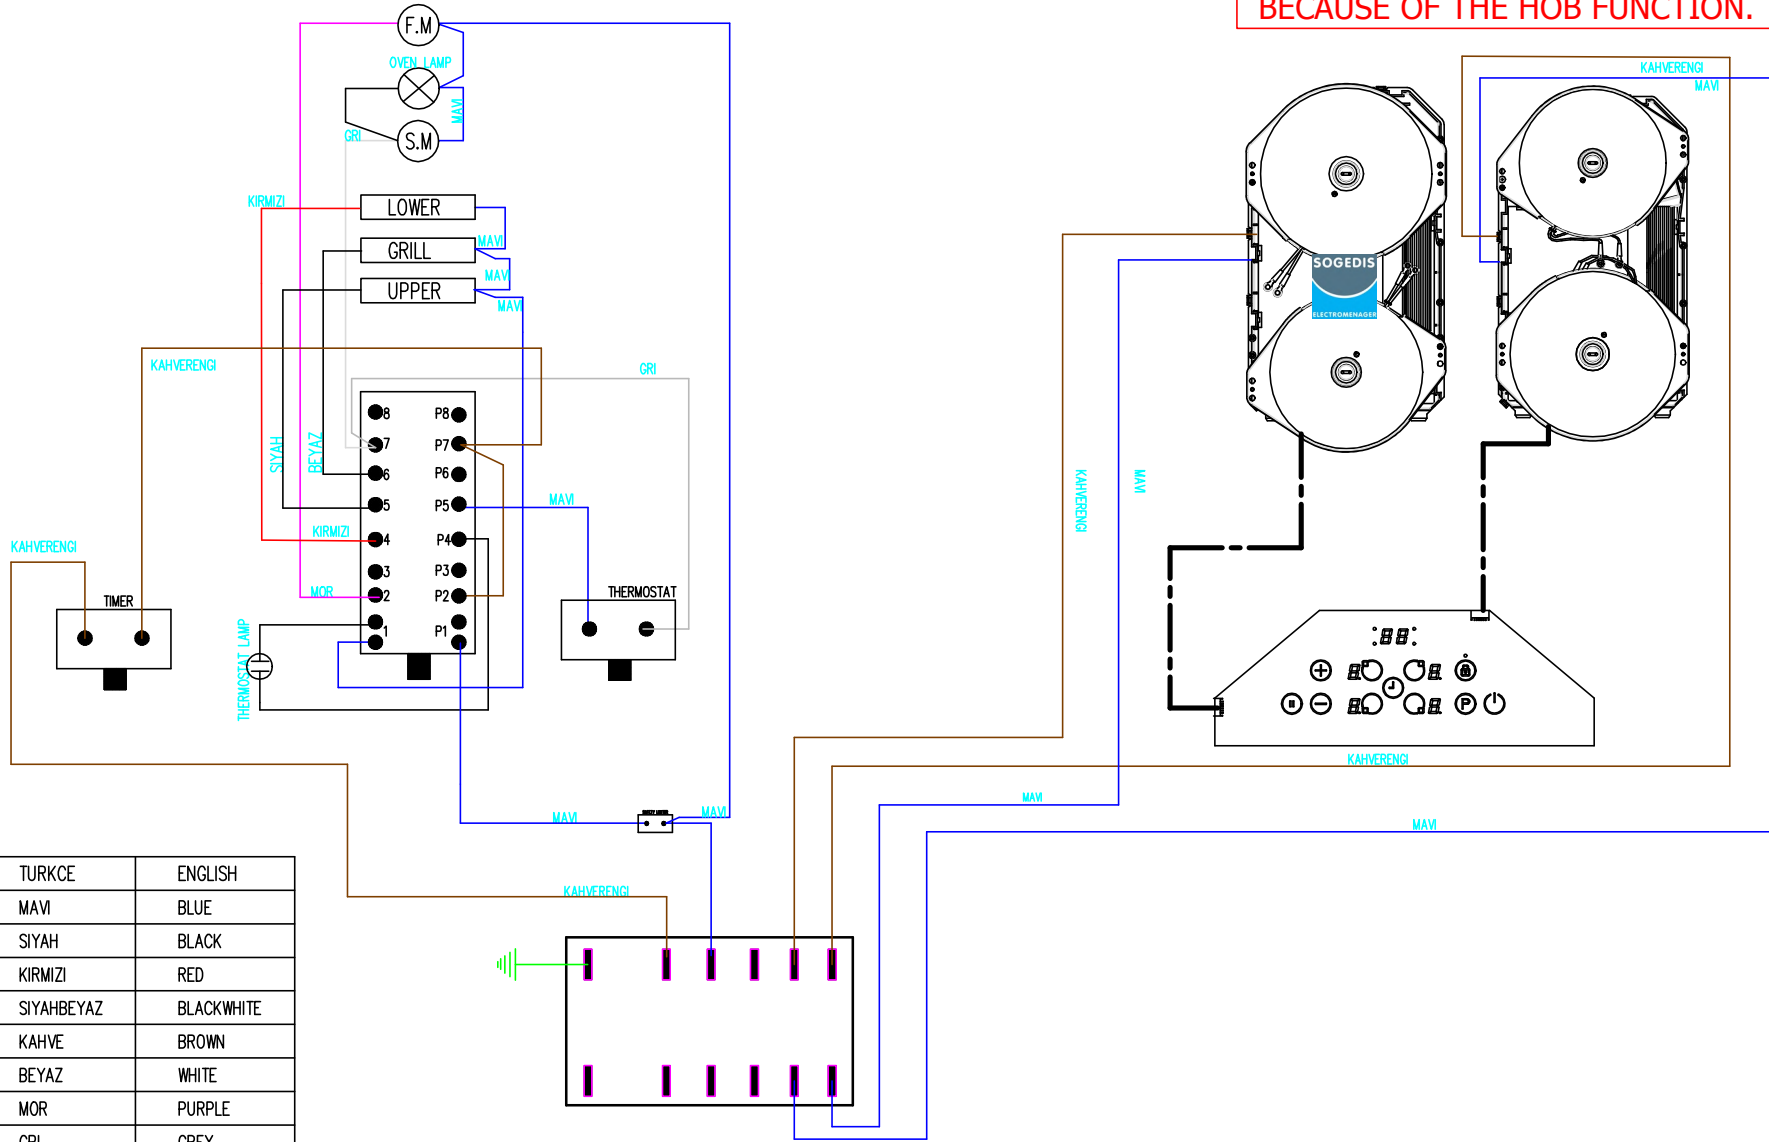

NOT: OCAK KATI FONKSİYONA GÖRE INDUCTION ISITICILAR DEĞİŞEBİLİR...
NOTE: INDUCTION HEATERS CAN BE DIFFERENT BECAUSE OF THE HOB FUNCTION.

TURKCE	ENGLISH
MAVI	BLUE
SIYAH	BLACK
KIRMIZI	RED
SIYAHBEYAZ	BLACKWHITE
KAHVE	BROWN
BEYAZ	WHITE
MOR	PURPLE
GRI	GREY
PEMBE	PINK
KIRMIZIBEYAZ	REDWHITE
MAVIBEYAZ	BLUEWHITE
KAHVEBEYAZ	BROWNWHITE