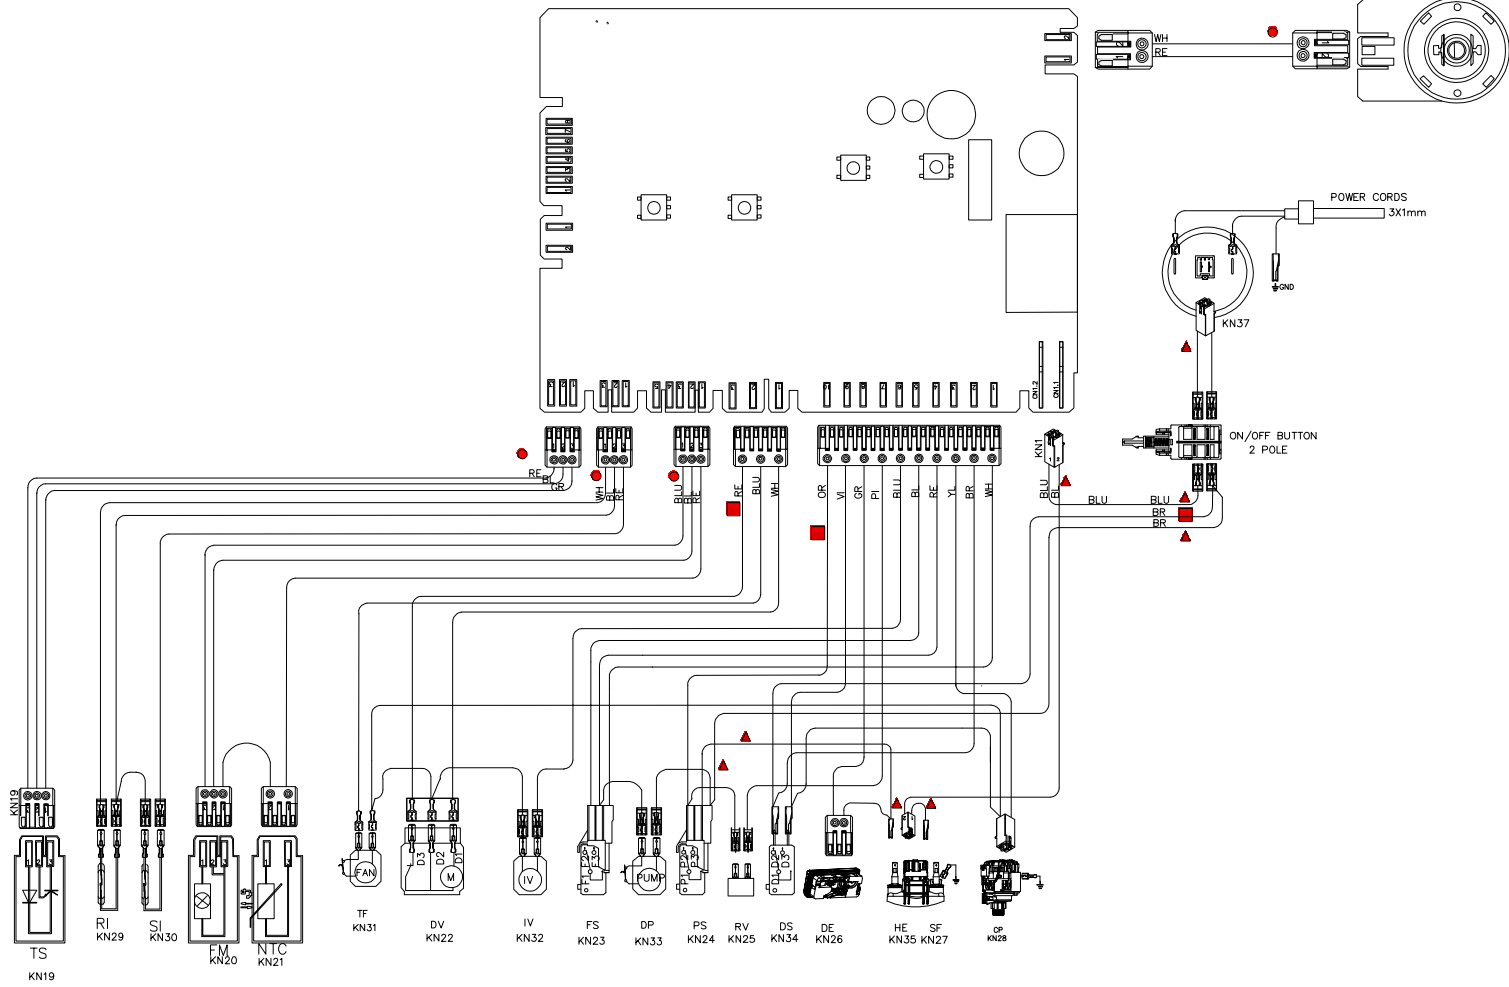

DR	PORTAL	TS	TURBIDITY SENSOR
OR	FRANCO	RI	RINSEAD INDICATOR
OR	FRANCO	SI	SALT INDICATOR
OR	FRANCO	FM	FLOWMETER
WH	FRANCO	NTC	NTC SENSOR
WH	FRANCO	DV	DIVERTER
WH	FRANCO	IV	INLET VALVE
BLU	FRANCO	FS	FLOAT SENSOR
BLU	FRANCO	DP	DRAIN PUMP
DR	FRANCO	TF	TURBO FAN
RE	FRANCO	PS	PRESSURE SWITCH
RE	FRANCO	DS	DOOR SWITCH
RE	FRANCO	DE	AC DISPANSER
BR	FRANCO	HE	HEATING ELEMENT
BR	FRANCO	CP	CIRCULATION PUMP
PI	FRANCO	C	CAPASITOR
PI	FRANCO	RV	REGENERATION VALVE
PI	FRANCO	SF	HEATING SAFETY
VI	FRANCO	RW	ROTARY SWITCH
VI	FRANCO	BLDC	BLDC PUMP
VI	FRANCO	PST	POWER SUPPLY TERMINAL
BR	FRANCO	MS	MAIN SWITCH
GR	FRANCO	DUB	DISPLAY AND USER BOARD
GR	FRANCO	UTX	DISPLAY END USER BOARD
GR	FRANCO	UZX	DISPLAY END USER BOARD
GR	FRANCO	UIX	DISPLAY END USER BOARD
GR	FRANCO	SEL	SAFETY LOCKK
YL	FRANCO	LM	LIGHT MODUL
YL	FRANCO	DCD	DC DISPANSER
YL	FRANCO	ALM	ALM AMBENT LIGHT MODUL
YL	FRANCO	PSW	PRESSURE LEVEL SWITCH
YE	FRANCO	WHS	WATER HARDNESS SENSOR
OR	FRANCO	CULCD	CONTROL UNIT LCD
OR	FRANCO	ATSW	AUTOMATIC ON OFF SWITCH
GR	FRANCO	LCD	LIQUID CRYSTAL DISPLAY
GR	FRANCO	PFLT	PARASIT FILTER
GR	FRANCO	TRF	TRANSFORMERS LIGHT MODUL
GR	FRANCO	ALL	AMB LIGHT LED
GR	FRANCO	AOD	AUTOMATICAL OPEN DOOR
GR	FRANCO	TFT	TFT LCD
GR	FRANCO	FC	FERRIT CORE
GR	FRANCO	WRV	WATER RECYCLING VALF
GR	FRANCO	WRP	WATER RECYCLING PUMP
GR	FRANCO	SC	SILICON CABLE
GR	FRANCO	HIP	HEATER INTEGRATED PUMP