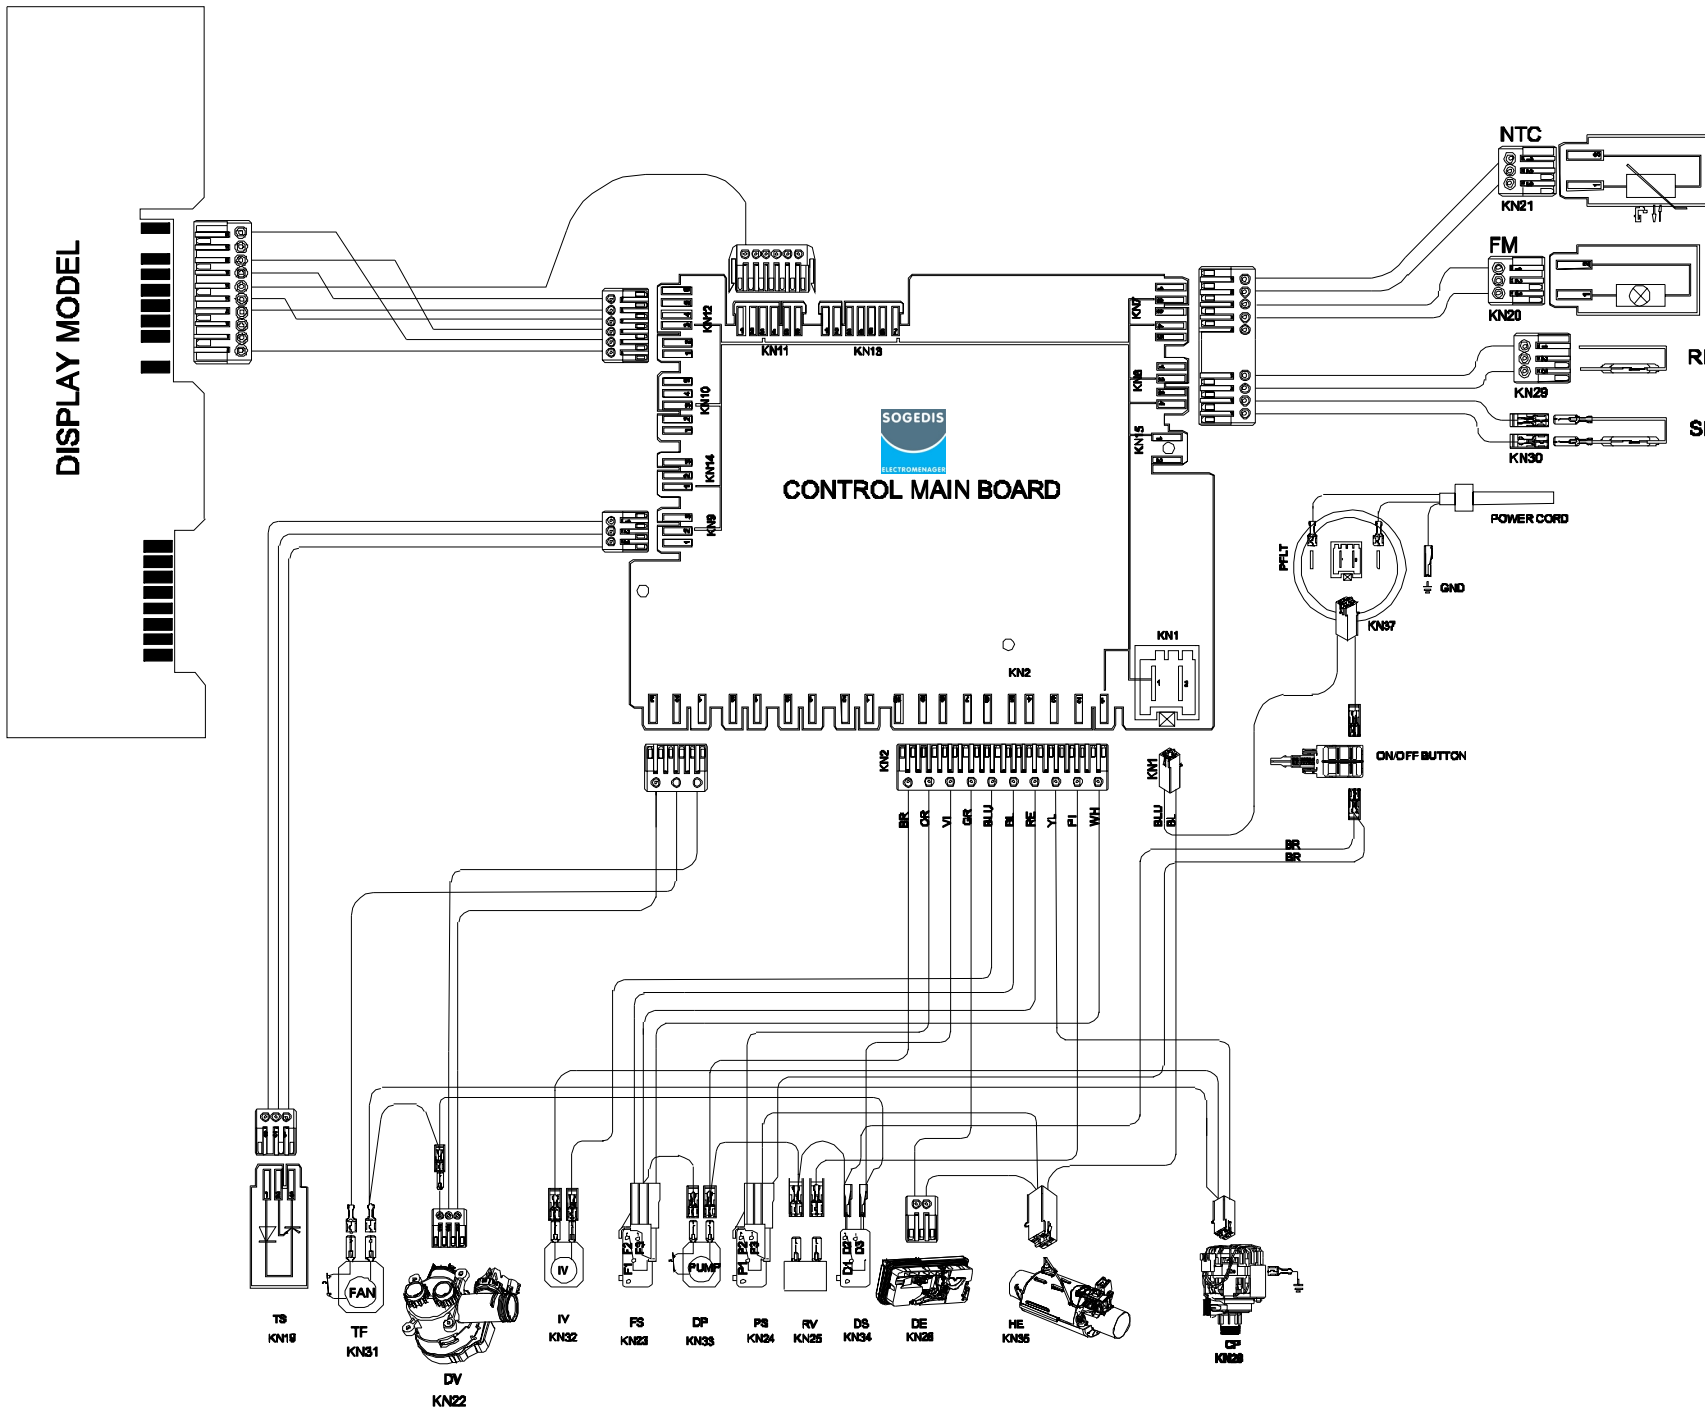

DN 4708	PORTAVAL	TS	TURBIDITY SENSOR
OR	ORANGE	RI	RINSE INDICATOR
WH	BIANCO	SI	SALT INDICATOR
DN 4702	BEVIZ	FM	FLOWMETER
WH	BIANCO	NTC	NTC SENSOR
DN 787	BIANCO	DV	DIVERTER
BLU	BLU	IV	INLET VALVE
BLU	BLU	FS	FLOAT SENSOR
DN 787	BLU	DP	DRAIN PUMP
RE	ROSSO	TF	TURBO FAN
DN 787	ROSSO	PS	PRESSURE SWITCH
RE	ROSSO	DS	DOOR SWITCH
DN 4702	KARRENGE	DE	AC DISPANER
BR	BROWN	HE	HEATING ELEMENT
DN 787	BROWN	CP	CIRCULATION PUMP
BR	BROWN	C	CAPASITOR
PI	PIRE	RV	REGENERATION VALVE
DN 787	PIRE	SF	HEATING SAFETY
DN 4702	ROSA	RV	ROTARY SWITCH
VI	ROSA	BLDC	BLDC PUMP
DN 787	ROSA	PST	POWER SUPPLY TERMINAL
VI	ROSA	MS	MAIN SWITCH
BL	ROSA	DJUB	DISPLAY AND USER BOARD
DN 4702	ROSA	U1X	DISPLAY END USER BOARD
BL	ROSA	U2X	DISPLAY END USER BOARD
GR	ROSA	U3X	DISPLAY END USER BOARD
DN 787	ROSA	SFL	SAFETY LOCK
GR	ROSA	LM	LIGHT MODUL
YL	ROSA	DCD	DC DISPANER
DN 4702	ROSA	ALM	AMBIENT LIGHT MODUL
YL	ROSA	PSW	PRESSURE LEVEL SWTCH
GR	ROSA	WHS	WATER HARDNESS SENSOR
DN 787	ROSA	CULCD	CONTROL UNIT LCD
GR	ROSA	ATSW	AUTOMATIC ON OFF SWITCH
GR	ROSA	LCD	LIQUID CRYSTAL DISPLAY
GR	ROSA	PFLT	PARASIT FILTER
GR	ROSA	TRF	TRANSFORMERS LIGHT MODUL
GR	ROSA	ALL	AMBI LIGHT LED
GR	ROSA	AOD	AUTOMATICAL OPEN DOOR
GR	ROSA	TFT	TFT LCD
GR	ROSA	FC	FERRIT CORE
GR	ROSA	WRV	WATER RECYCLING VALF
GR	ROSA	WRP	WATER RECYCLING PUMP
GR	ROSA	SC	SILICON CABLE
GR	ROSA	HIP	HEATER INTEGRATED PUMP