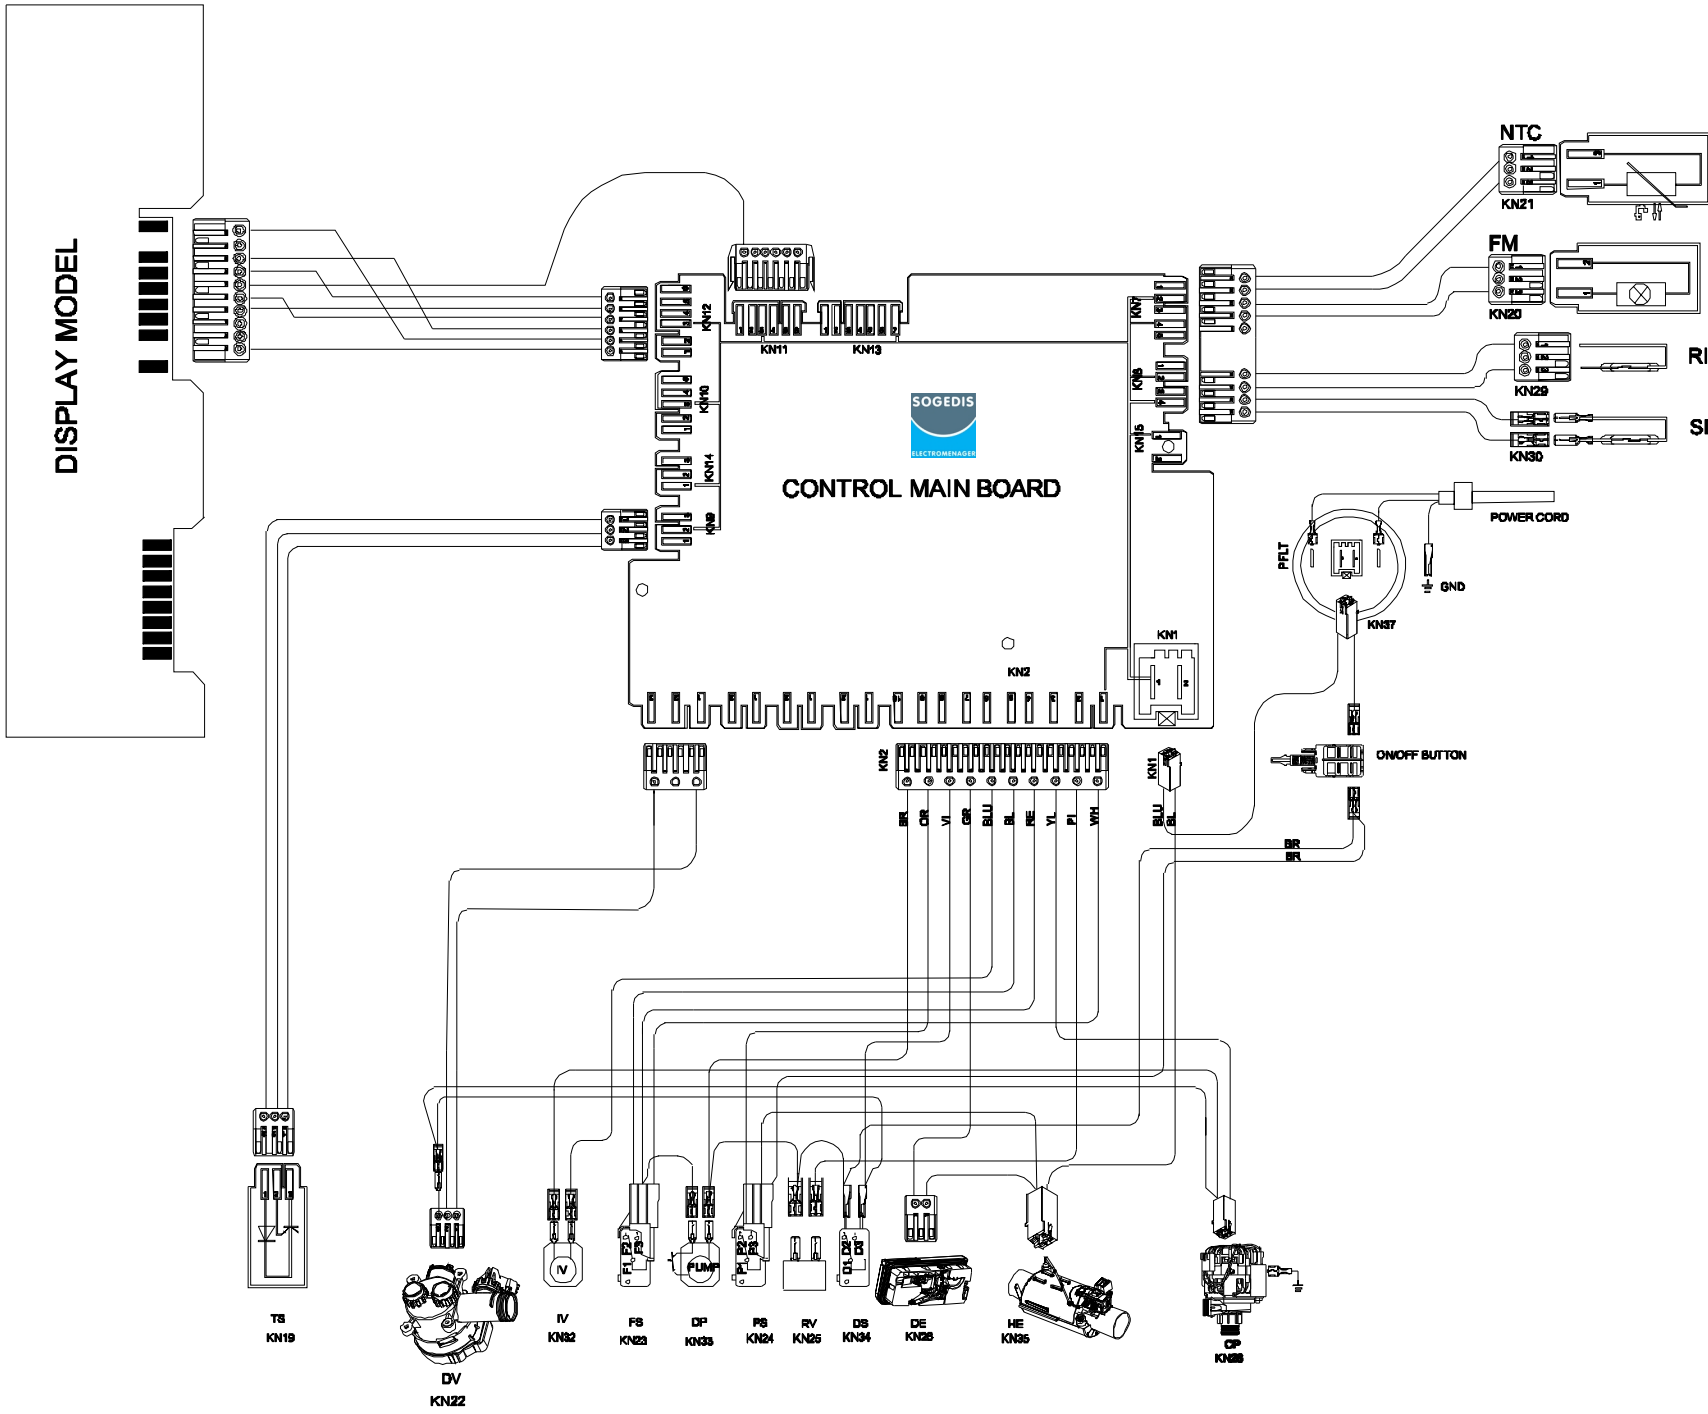

TS	TURBIDITY SENSOR
RI	RENCHER MEGATER
SI	SALT DISCHER
FM	FLOWMETER
NTC	NTC SENSOR
DV	DEVERTER
IV	INLET VALVE
FS	FLOAT SENSOR
DP	DRAIN PUMP
TF	TURBO FAN
PS	PRESSURE SWITCH
DS	DOOR SWITCH
DE	AC RESPASER
HE	HEATING ELEMENT
CP	CIRCULATION PUMP
C	CAPASITOR
RV	REGENERATION VALVE
SF	HEATING SAFETY
RV	ROTARY SWITCH
BLDC	BLDC PUMP
PST	POWER SUPPLY TERMINAL
NS	MAIN SWITCH
DLB	DISPLAY AND USER BOARD
U1X	DISPLAY END USER BOARD
U2X	DISPLAY END USER BOARD
U3X	DISPLAY END USER BOARD
SF1	SAFETY LOCK
LN	LIGHT MODUL
DGD	DC RESPASER
ALM	AMBIENT LIGHT MODUL
PSV	PRESSURE LEVEL SWITCH
VHS	WATER HARDNESS SENSOR
CU LCD	CONTROL UNIT LCD
ATSW	AUTOMATIC ON OFF SWITCH
LCD	LIQUID CRYSTAL DISPLAY
PFLT	PANASIT FILTER
TRF	TRANSFORMER LIGHT MODUL
ALL	AMBI LIGHT LED
AOD	AUTOMATICAL OPEN DOOR
TFT	TFT LCD
FC	FERRIT CORE
WRV	WATER RECYCLING VALF
WRP	WATER RECYCLING PUMP
SC	SLEICHN CABLE
HIP	HEATER INTEGRATED PUMP
●	0,25 mm CABLE
●	0,35 mm CABLE
●	0,50 mm CABLE
●	0,75 mm CABLE
■	0,90 mm CABLE
■	1,00 mm CABLE
▲	1,50 mm CABLE
▲	1,50 mm SLEICHN CABLE