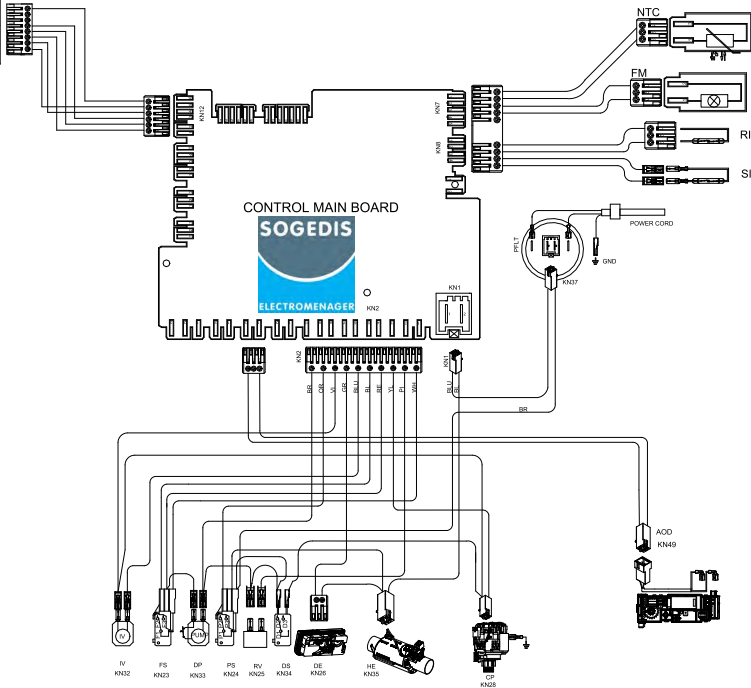

DN	PORTAL	TS	TURBIDITY SENSOR
DN	ORANGE	RI	RINSE INDICATOR
DN	ORANGE	SI	SALT INDICATOR
DN	ORANGE	FM	FLOWMETER
DN	ORANGE	NTC	NTC SENSOR
DN	ORANGE	DV	DIVERTER
DN	ORANGE	IV	INLET VALVE
DN	ORANGE	FS	FLOAT SENSOR
DN	ORANGE	DP	DRAIN PUMP
DN	ORANGE	TF	TURBO FAN
DN	ORANGE	PS	PRESSURE SWITCH
DN	ORANGE	DS	DOOR SWITCH
DN	ORANGE	DE	AC DISPENSER
DN	ORANGE	HE	HEATING ELEMENT
DN	ORANGE	CP	CIRCULATION PUMP
DN	ORANGE	C	CAPASITOR
DN	ORANGE	RV	REGENERATION VALVE
DN	ORANGE	SF	HEATING SAFETY
DN	ORANGE	RW	ROTARY SWITCH
DN	ORANGE	BLDC	BLDC PUMP
DN	ORANGE	PST	POWER SUPPLY TERMINAL
DN	ORANGE	MS	MAIN SWITCH
DN	ORANGE	DUB	DISPLAY AND USER BOARD
DN	ORANGE	U1X	DISPLAY END USER BOARD
DN	ORANGE	U2X	DISPLAY END USER BOARD
DN	ORANGE	U3X	DISPLAY END USER BOARD
DN	ORANGE	SEL	SAFETY LOCK
DN	ORANGE	LM	LIGHT MODUL
DN	ORANGE	DCD	DC DISPENSER
DN	ORANGE	ALM	ALMBT LIGHT MODUL
DN	ORANGE	PSW	PRESSURE LEVEL SWITCH
DN	ORANGE	WHS	WATER HARDNESS SENSOR
DN	ORANGE	CULCD	CONTROL UNIT LCD
DN	ORANGE	ATSW	AUTOMATIC ON OFF SWITCH
DN	ORANGE	LCD	LIQUID CRYSTAL DISPLAY
DN	ORANGE	PFLT	PARASIT FILTER
DN	ORANGE	TRF	TRANSFORMERS LIGHT MODUL
DN	ORANGE	ALL	AMBI LIGHT LED
DN	ORANGE	AOD	AUTOMATICAL OPEN DOOR
DN	ORANGE	TFT	TFT LCD
DN	ORANGE	FC	FERRIT CORE
DN	ORANGE	WRV	WATER RECYCLING VALF
DN	ORANGE	WRP	WATER RECYCLING PUMP
DN	ORANGE	SC	SILICON CABLE
DN	ORANGE	HIP	HEATER INTEGRATED PUMP

IV KN32 FS KN23 DP KN23 PS KN24 RV KN25 DS KN24 DE KN26 HE KN25 CP KN28