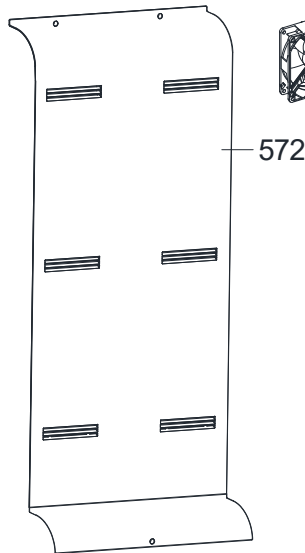

102

735 (OPTIONAL)

(OPTIONAL)

Used for the SBS model

102

735 (OPTIONAL)

(OPTIONAL)
Used for the SBS model

OLD DESIGN
(AXIAL FAN)

407

NEW DESIGN
(RADIAL FAN)

413

401

189

154

460
(Gasket)

155