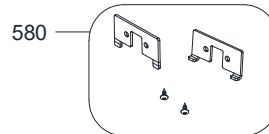

102

735 (OPTIONAL)

(OPTIONAL)

Used for the SBS model

102

735 (OPTIONAL)

(OPTIONAL)
Used for the SBS model

OLD DESIGN
(AXIAL FAN)