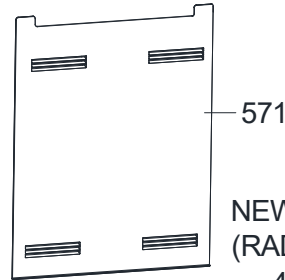

OLD DESIGN
(AXIAL FAN)

407

NEW DESIGN
(RADIAL FAN)

413