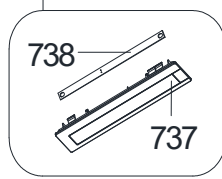

735 (OPTIONAL)