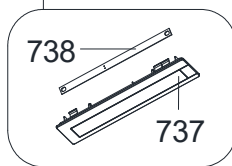

735 (OPTIONAL)