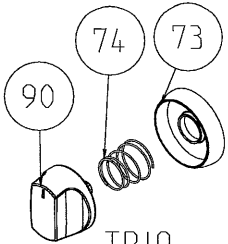

KNOBBS (ONLY FOR BUILT-IN - OPTIONAL)

TRIO