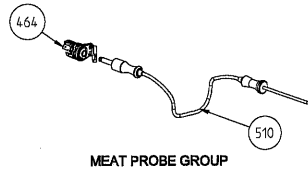

MEAT PROBE GROUP