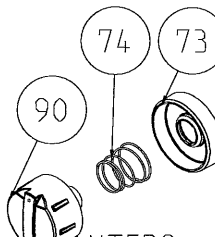

KNOBBS (ONLY FOR BUILT-IN - OPTIONAL)

ANTERO