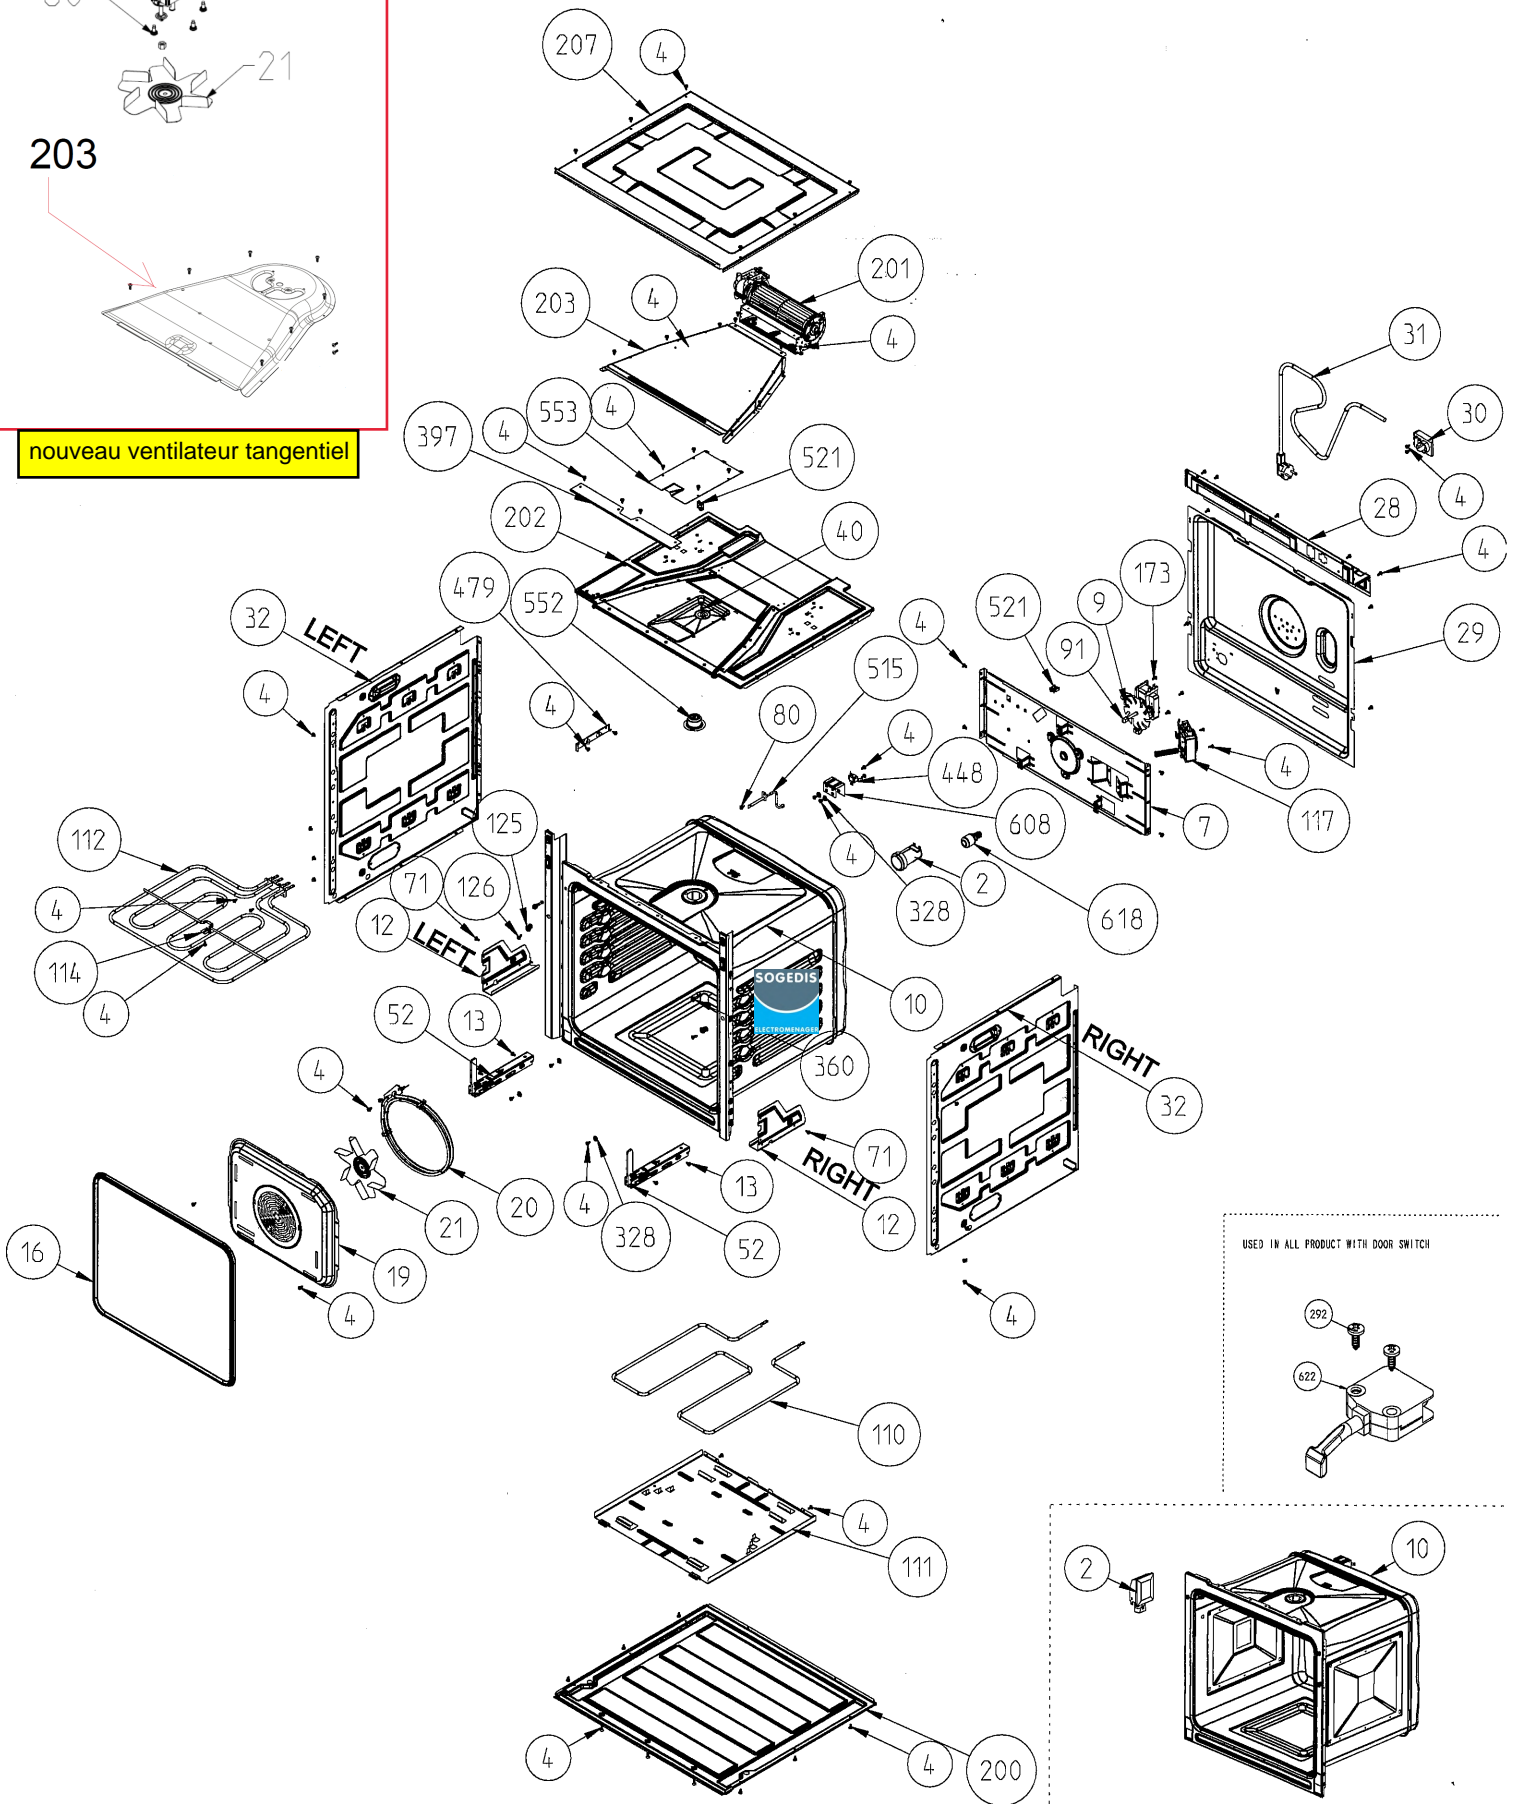

USED IN ALL PRODUCT WITH DOOR SWITCH