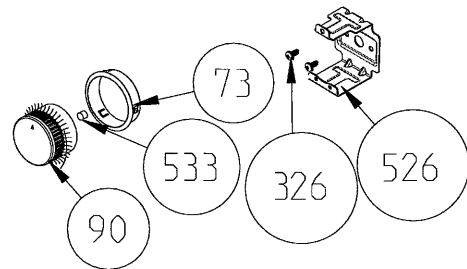

VISIO TOUCH GLASS CONTROL PANEL ASSEMBLY (OPTIONAL)

GLASS CONTROL PANEL WITH INOX ADD-ON (OPTIONAL)

VISIO DISPLAY CONTROL PANEL ASSEMBLY (OPTIONAL)

FULL TOUCH GLASS CONTROL PANEL
ASSEMBLY (OPTIONAL)

POP-IN
POP-OUT KNOB
(OPTIONAL)

75 LT BUILT-IN OVEN DOOR ASSEMBLY

POSITION NUMBER:377

432,547 is for Third Glass Full Glass Versions
 262,67 is for Removable Glass Versions

HANDLE BODY WITH
 HANDLE BRACKET (OPTIONAL)

OVEN DOOR HANDLES (OPTIONAL)