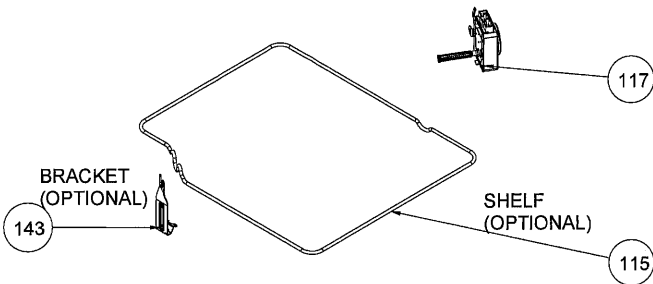

**POSITION NUMBER : 585
WIRE SHELF (FULL EXTENSION)
OPTIONAL: DOUBLE TELESCOPIC RAIL(R/L)**

**POSITION NUMBER : 587
WIRE SHELF (SINGLE EXTENSION)
OPTIONAL: DOUBLE TELESCOPIC RAIL(R/L)**

**POSITION NUMBER : 586
WIRE SHELF (FULL EXTENSION)
OPTIONAL: SINGLE TELESCOPIC RAIL(R/L)**

**POSITION NUMBER : 588
WIRE SHELF (SINGLE EXTENSION)
OPTIONAL: SINGLE TELESCOPIC RAIL(R/L)**

TURNSPIT SKEWER

SHISH KEBAB ACCESSORY (OPTIONAL)

THERMIST BULB HOLDER/BRACKET

RING HEATING ELEMENT WITH FAN (OPTIONAL)