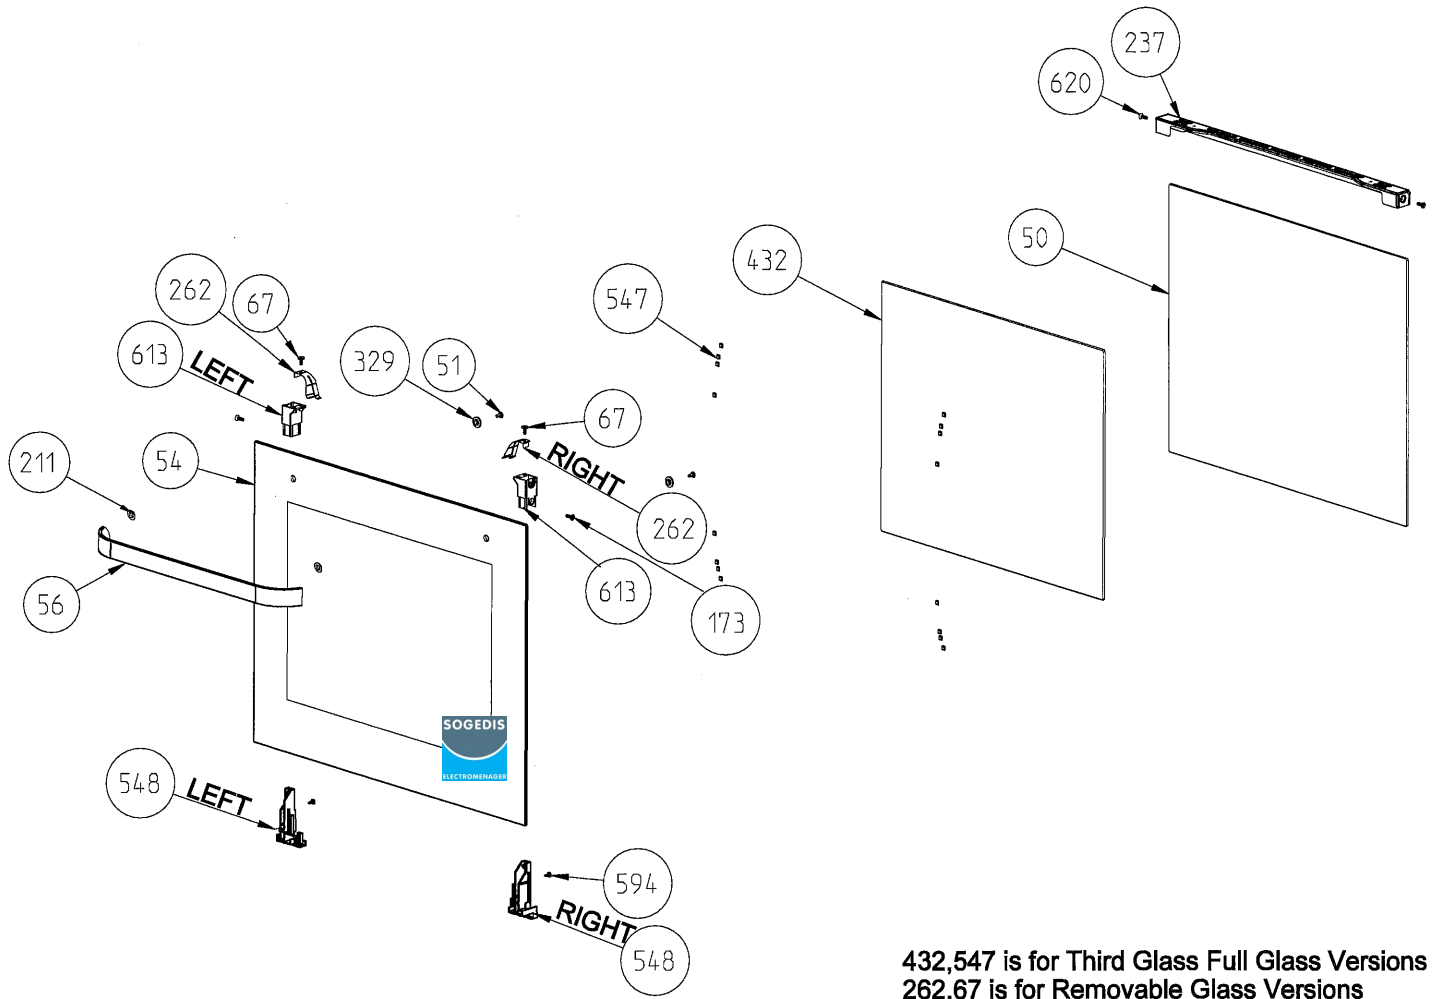

75 LT BUILT-IN OVEN DOOR ASSEMBLY

POSITION NUMBER:377

432,547 is for Third Glass Full Glass Versions
262,67 is for Removable Glass Versions