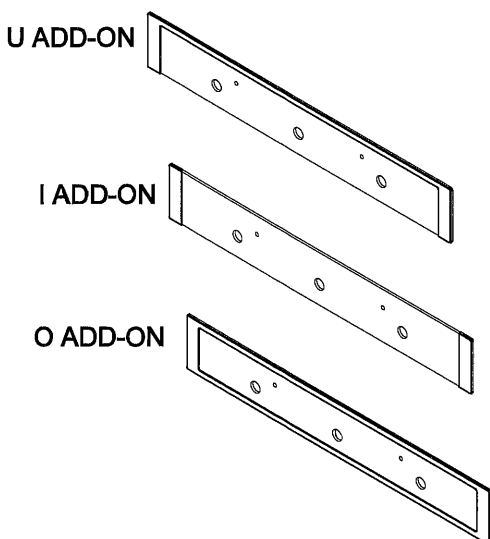

TURNSPIT (OPTIONAL)

TRAYS & GRID (OPTIONAL)

MEAT PROBE GROUP

W. TELESCOPIC RAIL

GRID (OPTIONAL)

GLASS TRAY (OPTIONAL)

DEEP TRAY GRID (OPTIONAL)

TOP AND GRILL HEATING ELEMENT (OPTIONAL)

TRAY SET FOR GRID (POSITION NO : 285) (OPTIONAL)

METAL CONTROL PANEL WITH MECHANIC TIMER ASSEMBLY (OPTIONAL)

METAL CONTROL PANEL WITH DIGITAL TIMER ASSEMBLY (OPTIONAL)

LCD SMART GLASS CONTROL PANEL ASSEMBLY (OPTIONAL)

VISIO TOUCH GLASS CONTROL PANEL ASSEMBLY (OPTIONAL)

GLASS CONTROL PANEL WITH INOX ADD-ON (OPTIONAL)

VISIO DISPLAY CONTROL PANEL ASSEMBLY (OPTIONAL)

FULL TOUCH GLASS CONTROL PANEL
ASSEMBLY (OPTIONAL)

POP-IN
POP-OUT KNOB
(OPTIONAL)