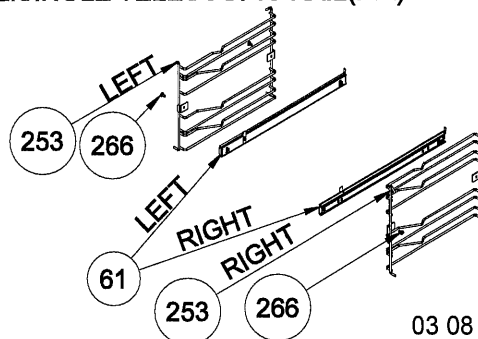

**POSITION NUMBER : 588
WIRE SHELF (SINGLE EXTENSION)
OPTIONAL: SINGLE TELESCOPIC RAIL(R/L)**