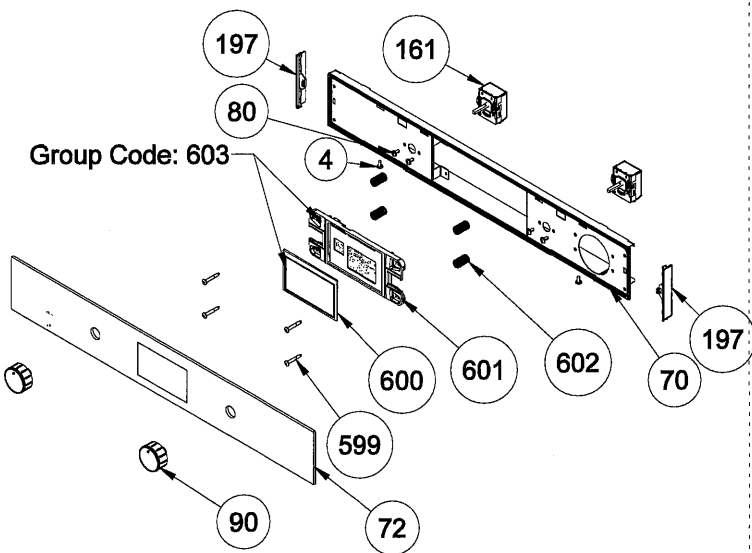

**POSITION NUMBER : 588
WIRE SHELF (SINGLE EXTENSION)
OPTIONAL: SINGLE TELESCOPIC RAIL(R/L)**

TURNSPIT SKEWER

SHISH KEBAB ACCESSORY (OPTIONAL)

THERMIST BULB HOLDER/BRACKET

RING HEATING ELEMENT WITH FAN (OPTIONAL)

TURNSPIT (OPTIONAL)

TRAYS & GRID (OPTIONAL)

MEAT PROBE GROUP

W. TELESCOPIC RAIL

GRID (OPTIONAL)

GLASS TRAY (OPTIONAL)

DEEP TRAY GRID (OPTIONAL)

TOP AND GRILL HEATING ELEMENT (OPTIONAL)

TRAY SET FOR GRID (POSITION NO : 285) (OPTIONAL)

METAL CONTROL PANEL WITH MECHANIC TIMER ASSEMBLY (OPTIONAL)

METAL CONTROL PANEL WITH DIGITAL TIMER ASSEMBLY (OPTIONAL)

LCD SMART GLASS CONTROL PANEL ASSEMBLY (OPTIONAL)