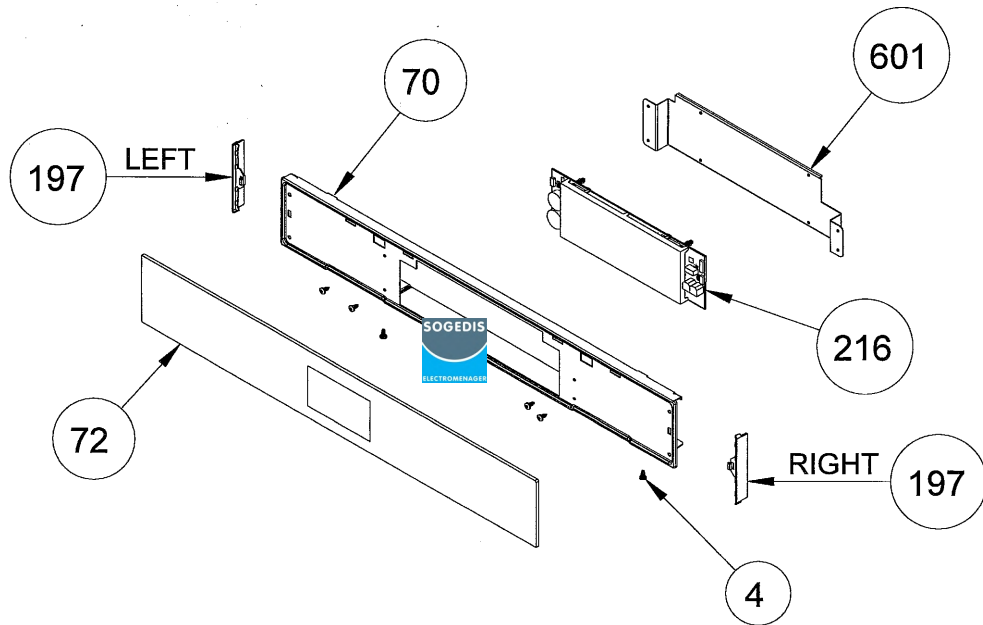

TRAY SET FOR GRID (POSITION NO : 285) (OPTIONAL)

METAL CONTROL PANEL WITH MECHANIC TIMER ASSEMBLY (OPTIONAL)

METAL CONTROL PANEL WITH DIGITAL TIMER ASSEMBLY (OPTIONAL)

LCD SMART GLASS CONTROL PANEL ASSEMBLY (OPTIONAL)

VISIO TOUCH GLASS CONTROL PANEL ASSEMBLY (OPTIONAL)

GLASS CONTROL PANEL WITH INOX ADD-ON (OPTIONAL)

VISIO DISPLAY CONTROL PANEL ASSEMBLY (OPTIONAL)

FULL TOUCH GLASS CONTROL PANEL
ASSEMBLY (OPTIONAL)

POP-IN
POP-OUT KNOB
(OPTIONAL)