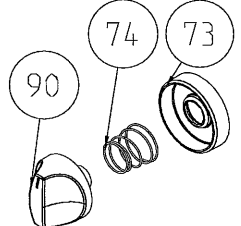

KNOBBS (ONLY FOR BUILT-IN - OPTIONAL)

GAMA RING