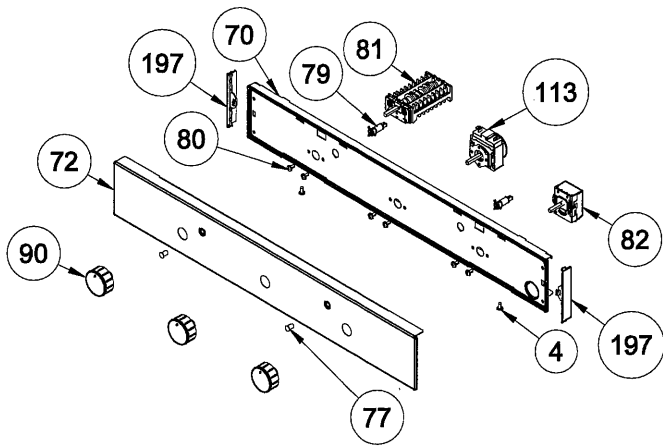

**POSITION NUMBER : 588
WIRE SHELF (SINGLE EXTENSION)
OPTIONAL: SINGLE TELESCOPIC RAIL(R/L)**

TURNSPIT SKEWER

SHISH KEBAB ACCESSORY (OPTIONAL)

THERMIST BULB HOLDER/BRACKET

RING HEATING ELEMENT WITH FAN (OPTIONAL)

TURNSPIT (OPTIONAL)

TRAYS & GRID (OPTIONAL)

MEAT PROBE GROUP

W. TELESCOPIC RAIL

GRID (OPTIONAL)

GLASS TRAY (OPTIONAL)

DEEP TRAY GRID (OPTIONAL)

TOP AND GRILL HEATING ELEMENT (OPTIONAL)

TRAY SET FOR GRID (POSITION NO : 285) (OPTIONAL)

METAL CONTROL PANEL WITH MECHANIC TIMER ASSEMBLY (OPTIONAL)

METAL CONTROL PANEL WITH DIGITAL TIMER ASSEMBLY (OPTIONAL)

LCD SMART GLASS CONTROL PANEL ASSEMBLY (OPTIONAL)