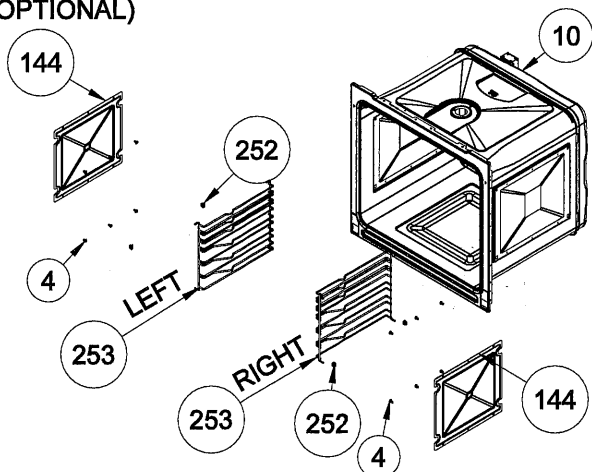

nouveau ventilateur tangentiel

USED IN ALL PRODUCT WITH DOOR SWITCH

SIDE LIGHTING CAVITY (OPTIONAL)

75 LT CAVITY ASSEMBLY EXPLODED VIEW (OPTIONAL)

**WIRE SHELF CAVITY ASSEMBLY
WITH/ WITHOUT CATALYTIC PANEL
(OPTIONAL)**

**WIRE SHELF CAVITY ASSEMBLY
WITH/ WITHOUT CATALYTIC PANEL
(OPTIONAL: SINGLE TELESCOPIC RAIL(R/L))**

**CAVITY ASSEMBLY
WITH CATALYTIC PANEL
(OPTIONAL)**

**WIRE SHELF CAVITY ASSEMBLY
WITH/ WITHOUT CATALYTIC PANEL
(OPTIONAL: DOUBLE TELESCOPIC RAIL(R/L))**