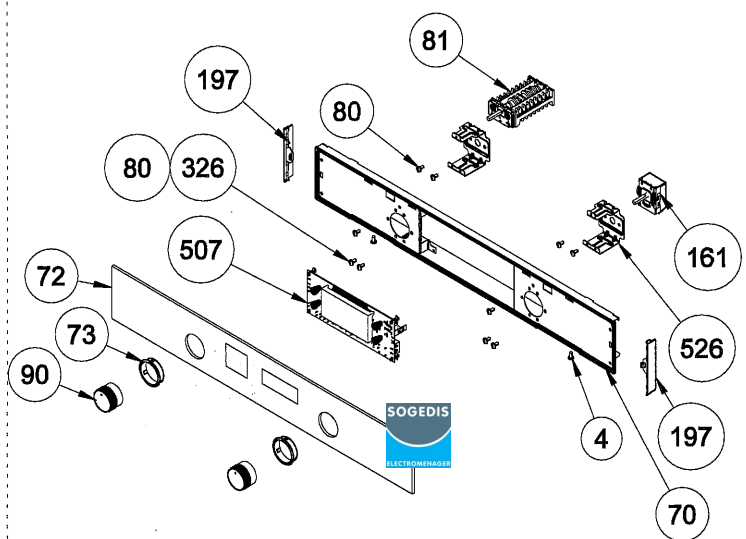

TURNSPIT (OPTIONAL)

TRAYS & GRID (OPTIONAL)

MEAT PROBE GROUP

W. TELESCOPIC RAIL

GRID (OPTIONAL)

GLASS TRAY (OPTIONAL)

DEEP TRAY GRID (OPTIONAL)

TOP AND GRILL HEATING ELEMENT (OPTIONAL)

TRAY SET FOR GRID (POSITION NO : 285) (OPTIONAL)

METAL CONTROL PANEL WITH MECHANIC TIMER ASSEMBLY (OPTIONAL)

METAL CONTROL PANEL WITH DIGITAL TIMER ASSEMBLY (OPTIONAL)

LCD SMART GLASS CONTROL PANEL ASSEMBLY (OPTIONAL)

VISIO TOUCH GLASS CONTROL PANEL ASSEMBLY (OPTIONAL)

GLASS CONTROL PANEL WITH INOX ADD-ON (OPTIONAL)

VISIO DISPLAY CONTROL PANEL ASSEMBLY (OPTIONAL)

FULL TOUCH GLASS CONTROL PANEL
ASSEMBLY (OPTIONAL)

POP-IN
POP-OUT KNOB
(OPTIONAL)