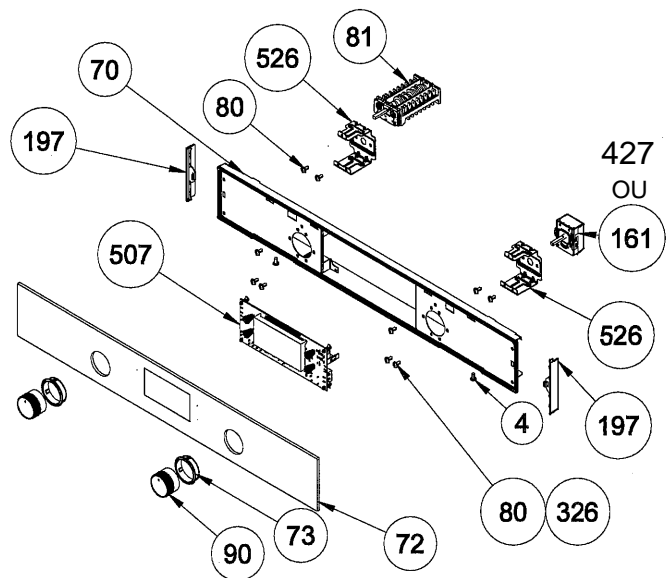

TRAY SET FOR GRID (POSITION NO : 285) (OPTIONAL)

METAL CONTROL PANEL WITH MECHANIC TIMER ASSEMBLY (OPTIONAL)

METAL CONTROL PANEL WITH DIGITAL TIMER ASSEMBLY (OPTIONAL)

LCD SMART GLASS CONTROL PANEL ASSEMBLY (OPTIONAL)

VISIO TOUCH GLASS CONTROL PANEL ASSEMBLY (OPTIONAL)

GLASS CONTROL PANEL WITH INOX ADD-ON (OPTIONAL)

VISIO DISPLAY CONTROL PANEL ASSEMBLY (OPTIONAL)

FULL TOUCH GLASS CONTROL PANEL
ASSEMBLY (OPTIONAL)

POP-IN
POP-OUT KNOB
(OPTIONAL)