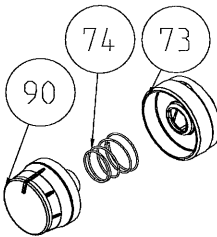

KNOBBS (ONLY FOR BUILT-IN - OPTIONAL)

SPECTRUM