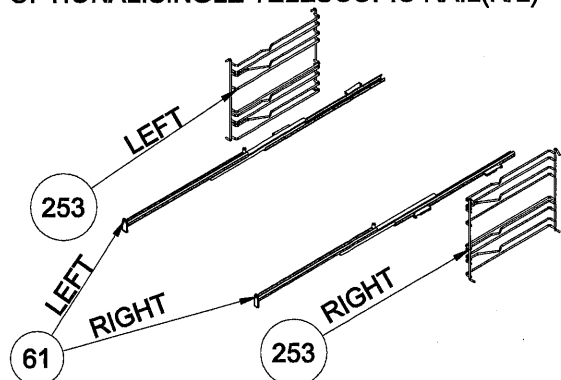

**WIRE SHELF CAVITY ASSEMBLY
WITH/ WITHOUT CATALYTIC PANEL
(OPTIONAL: SINGLE TELESCOPIC RAIL(R/L))**

**CAVITY ASSEMBLY
WITH CATALYTIC PANEL
(OPTIONAL)**

**WIRE SHELF CAVITY ASSEMBLY
WITH/ WITHOUT CATALYTIC PANEL
(OPTIONAL: DOUBLE TELESCOPIC RAIL(R/L))**

**POSITION NUMBER : 585
WIRE SHELF (FULL EXTENSION)
OPTIONAL: DOUBLE TELESCOPIC RAIL(R/L)**

**POSITION NUMBER : 587
WIRE SHELF (SINGLE EXTENSION)
OPTIONAL: DOUBLE TELESCOPIC RAIL(R/L)**

**POSITION NUMBER : 586
WIRE SHELF (FULL EXTENSION)
OPTIONAL: SINGLE TELESCOPIC RAIL(R/L)**