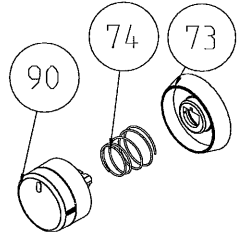

SIGMA(SMALL)