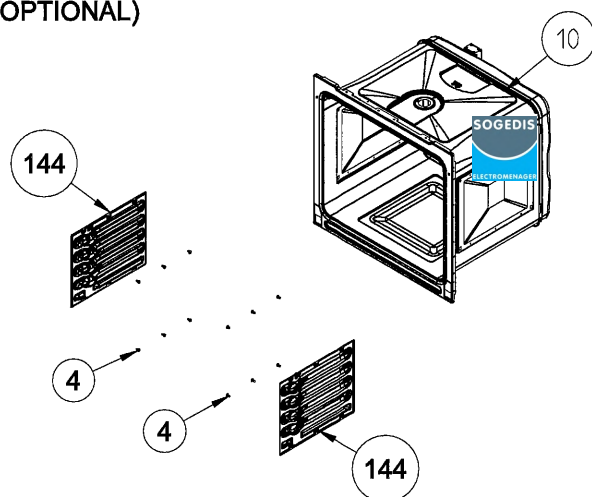

nouveau ventilateur tangentiel

USED IN ALL PRODUCT WITH DOOR SWITCH

SIDE LIGHTING CAVITY (OPTIONAL)

75 LT CAVITY ASSEMBLY EXPLODED VIEW (OPTIONAL)

**WIRE SHELF CAVITY ASSEMBLY
WITH/ WITHOUT CATALYTIC PANEL
(OPTIONAL)**

**WIRE SHELF CAVITY ASSEMBLY
WITH/ WITHOUT CATALYTIC PANEL
(OPTIONAL: SINGLE TELESCOPIC RAIL(R/L))**

**CAVITY ASSEMBLY
WITH CATALYTIC PANEL
(OPTIONAL)**

**WIRE SHELF CAVITY ASSEMBLY
WITH/ WITHOUT CATALYTIC PANEL
(OPTIONAL: DOUBLE TELESCOPIC RAIL(R/L))**

**POSITION NUMBER : 585
WIRE SHELF (FULL EXTENSION)
OPTIONAL: DOUBLE TELESCOPIC RAIL(R/L)**

**POSITION NUMBER : 587
WIRE SHELF (SINGLE EXTENSION)
OPTIONAL: DOUBLE TELESCOPIC RAIL(R/L)**

**POSITION NUMBER : 586
WIRE SHELF (FULL EXTENSION)
OPTIONAL: SINGLE TELESCOPIC RAIL(R/L)**