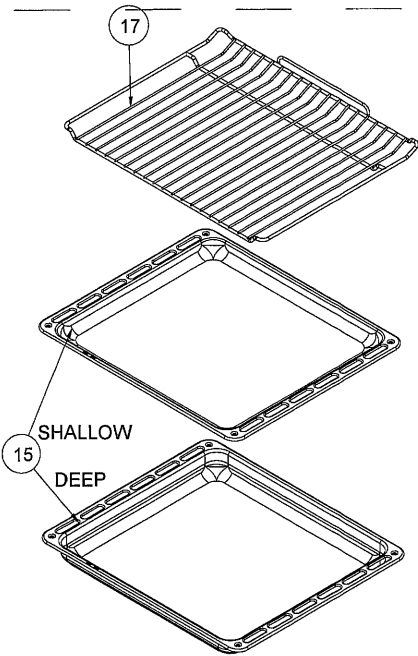

**POSITION NUMBER : 585
WIRE SHELF (FULL EXTENSION)
OPTIONAL: DOUBLE TELESCOPIC RAIL(R/L)**

**POSITION NUMBER : 587
WIRE SHELF (SINGLE EXTENSION)
OPTIONAL: DOUBLE TELESCOPIC RAIL(R/L)**

**POSITION NUMBER : 586
WIRE SHELF (FULL EXTENSION)
OPTIONAL: SINGLE TELESCOPIC RAIL(R/L)**

**POSITION NUMBER : 588
WIRE SHELF (SINGLE EXTENSION)
OPTIONAL: SINGLE TELESCOPIC RAIL(R/L)**

TURNSPIT SKEWER

SHISH KEBAB ACCESSORY (OPTIONAL)

THERMIST BULB HOLDER/BRACKET

RING HEATING ELEMENT WITH FAN (OPTIONAL)

TURNSPIT (OPTIONAL)

TRAYS & GRID (OPTIONAL)

MEAT PROBE GROUP

W. TELESCOPIC RAIL

GRID (OPTIONAL)

GLASS TRAY (OPTIONAL)

DEEP TRAY GRID (OPTIONAL)

TOP AND GRILL HEATING ELEMENT (OPTIONAL)