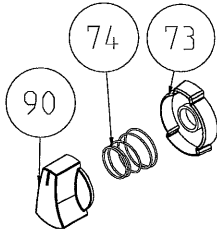

302

RIGHT 55

ARC TUBE

KNOBBS (ONLY FOR BUILT-IN - OPTIONAL)

DELTA

DELTA RING

ALFA

GAMA