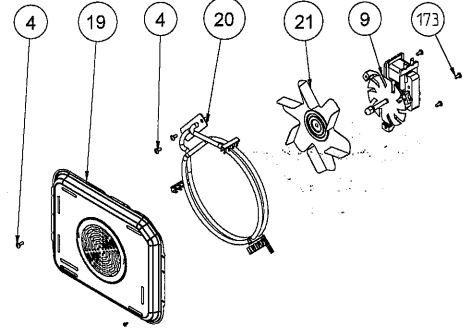

**POSITION NUMBER : 585
WIRE SHELF (FULL EXTENSION)
OPTIONAL: DOUBLE TELESCOPIC RAIL(R/L)**

**POSITION NUMBER : 587
WIRE SHELF (SINGLE EXTENSION)
OPTIONAL: DOUBLE TELESCOPIC RAIL(R/L)**

**POSITION NUMBER : 586
WIRE SHELF (FULL EXTENSION)
OPTIONAL: SINGLE TELESCOPIC RAIL(R/L)**

**POSITION NUMBER : 588
WIRE SHELF (SINGLE EXTENSION)
OPTIONAL: SINGLE TELESCOPIC RAIL(R/L)**

TURNSPIT SKEWER

SHISH KEBAB ACCESSORY (OPTIONAL)

THERMIST BULB HOLDER/BRACKET

RING HEATING ELEMENT WITH FAN (OPTIONAL)

TURNSPIT (OPTIONAL)

TRAYS & GRID (OPTIONAL)

MEAT PROBE GROUP

W. TELESCOPIC RAIL

GRID (OPTIONAL)

GLASS TRAY (OPTIONAL)

DEEP TRAY GRID (OPTIONAL)

TOP AND GRILL HEATING ELEMENT (OPTIONAL)