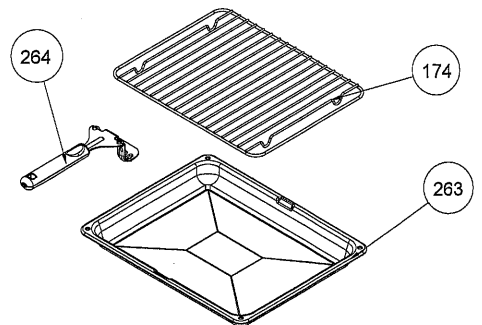

**POSITION NUMBER : 588
WIRE SHELF (SINGLE EXTENSION)
OPTIONAL: SINGLE TELESCOPIC RAIL(R/L)**

TURNSPIT SKEWER

SHISH KEBAB ACCESSORY (OPTIONAL)

THERMIST BULB HOLDER/BRACKET

RING HEATING ELEMENT WITH FAN (OPTIONAL)

TURNSPIT (OPTIONAL)

TRAYS & GRID (OPTIONAL)

MEAT PROBE GROUP

W. TELESCOPIC RAIL

GRID (OPTIONAL)

GLASS TRAY (OPTIONAL)

DEEP TRAY GRID (OPTIONAL)

TOP AND GRILL HEATING ELEMENT (OPTIONAL)

TRAY SET FOR GRID (POSITION NO : 285) (OPTIONAL)

METAL CONTROL PANEL WITH MECHANIC TIMER ASSEMBLY (OPTIONAL)

METAL CONTROL PANEL WITH DIGITAL TIMER ASSEMBLY (OPTIONAL)

LCD SMART GLASS CONTROL PANEL ASSEMBLY (OPTIONAL)