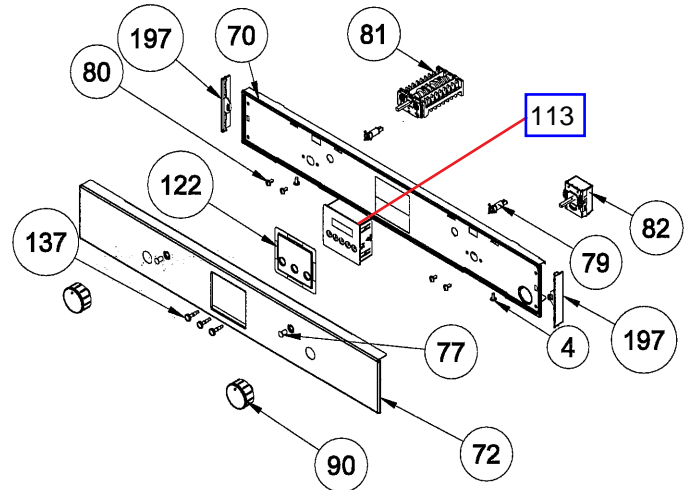

TURNSPIT (OPTIONAL)

TRAYS & GRID (OPTIONAL)

MEAT PROBE GROUP

W. TELESCOPIC RAIL

GRID (OPTIONAL)

GLASS TRAY (OPTIONAL)

DEEP TRAY GRID (OPTIONAL)

TOP AND GRILL HEATING ELEMENT (OPTIONAL)

TRAY SET FOR GRID (POSITION NO : 285) (OPTIONAL)

METAL CONTROL PANEL WITH MECHANIC TIMER ASSEMBLY (OPTIONAL)

METAL CONTROL PANEL WITH DIGITAL TIMER ASSEMBLY (OPTIONAL)

LCD SMART GLASS CONTROL PANEL ASSEMBLY (OPTIONAL)