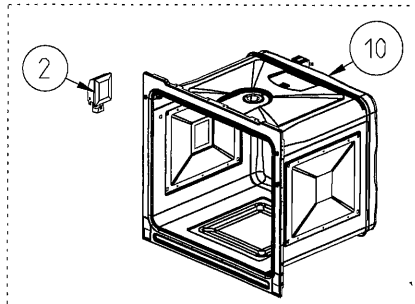

nouveau ventilateur tangentiel

USED IN ALL PRODUCT WITH DOOR SWITCH

SIDE LIGHTING CAVITY (OPTIONAL)

75 LT CAVITY ASSEMBLY EXPLODED VIEW (OPTIONAL)

**WIRE SHELF CAVITY ASSEMBLY
WITH/ WITHOUT CATALYTIC PANEL
(OPTIONAL)**

**WIRE SHELF CAVITY ASSEMBLY
WITH/ WITHOUT CATALYTIC PANEL
(OPTIONAL: SINGLE TELESCOPIC RAIL(R/L))**

**CAVITY ASSEMBLY
WITH CATALYTIC PANEL
(OPTIONAL)**

**WIRE SHELF CAVITY ASSEMBLY
WITH/ WITHOUT CATALYTIC PANEL
(OPTIONAL: DOUBLE TELESCOPIC RAIL(R/L))**