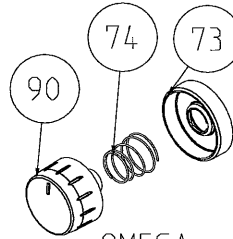

KNOBBS (ONLY FOR BUILT-IN - OPTIONAL)

OMEGA