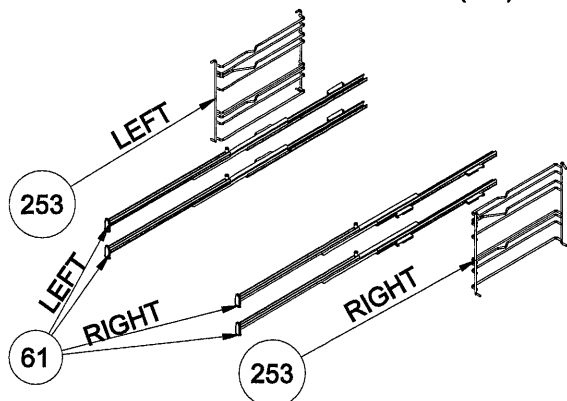

**WIRE SHELF CAVITY ASSEMBLY
WITH/ WITHOUT CATALYTIC PANEL
(OPTIONAL: SINGLE TELESCOPIC RAIL(R/L))**

**CAVITY ASSEMBLY
WITH CATALYTIC PANEL
(OPTIONAL)**

**WIRE SHELF CAVITY ASSEMBLY
WITH/ WITHOUT CATALYTIC PANEL
(OPTIONAL: DOUBLE TELESCOPIC RAIL(R/L))**

**POSITION NUMBER : 585
WIRE SHELF (FULL EXTENSION)
OPTIONAL: DOUBLE TELESCOPIC RAIL(R/L)**

**POSITION NUMBER : 587
WIRE SHELF (SINGLE EXTENSION)
OPTIONAL: DOUBLE TELESCOPIC RAIL(R/L)**

**POSITION NUMBER : 586
WIRE SHELF (FULL EXTENSION)
OPTIONAL: SINGLE TELESCOPIC RAIL(R/L)**