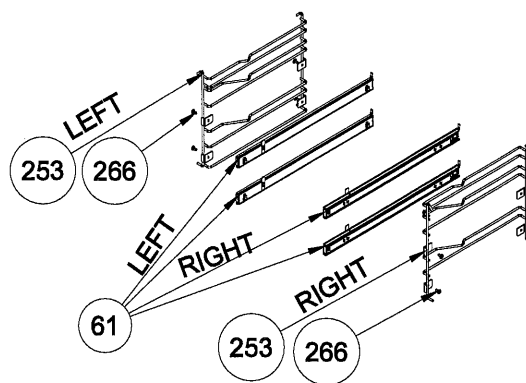

**WIRE SHELF CAVITY ASSEMBLY
WITH/ WITHOUT CATALYTIC PANEL
(OPTIONAL: SINGLE TELESCOPIC RAIL(R/L))**

**CAVITY ASSEMBLY
WITH CATALYTIC PANEL
(OPTIONAL)**

**WIRE SHELF CAVITY ASSEMBLY
WITH/ WITHOUT CATALYTIC PANEL
(OPTIONAL: DOUBLE TELESCOPIC RAIL(R/L))**

**POSITION NUMBER : 585
WIRE SHELF (FULL EXTENSION)
OPTIONAL: DOUBLE TELESCOPIC RAIL(R/L)**

**POSITION NUMBER : 587
WIRE SHELF (SINGLE EXTENSION)
OPTIONAL: DOUBLE TELESCOPIC RAIL(R/L)**

**POSITION NUMBER : 586
WIRE SHELF (FULL EXTENSION)
OPTIONAL: SINGLE TELESCOPIC RAIL(R/L)**