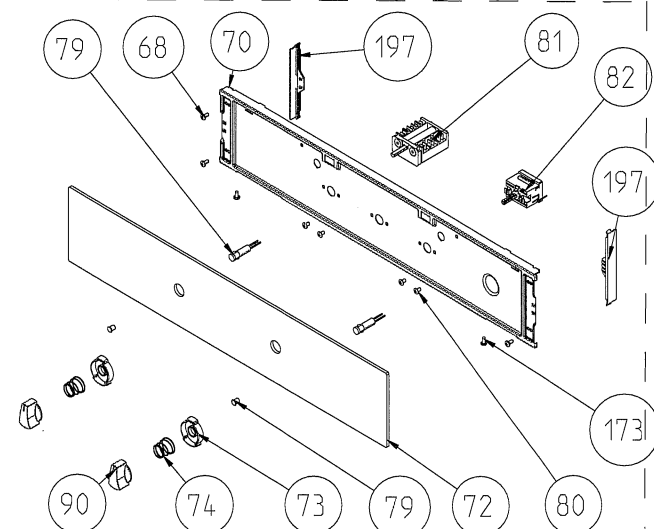

GLASS CONTROL PANEL ASSEMBLY (OPTIONAL)