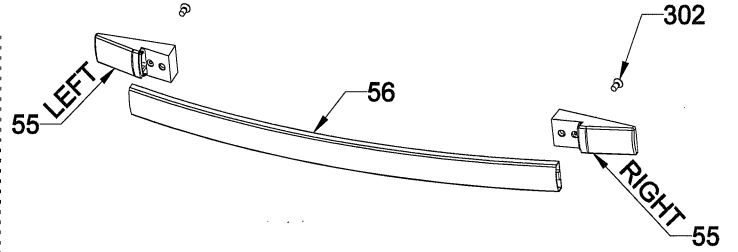

ARC QUADRANGLE