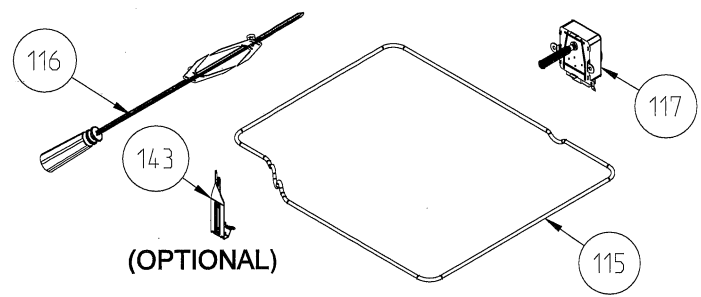

**GRID
(OPTIONAL)**

**TRUNSPIT
(OPTIONAL)**