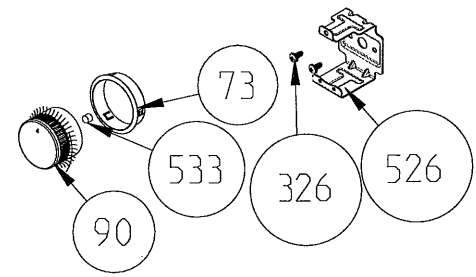

POP-IN POP-OUT KNOB (OPTIONAL)

LCD SMART GLASS CONTROL PANEL ASSEMBLY (OPTIONAL) FOR STEAM ADDED