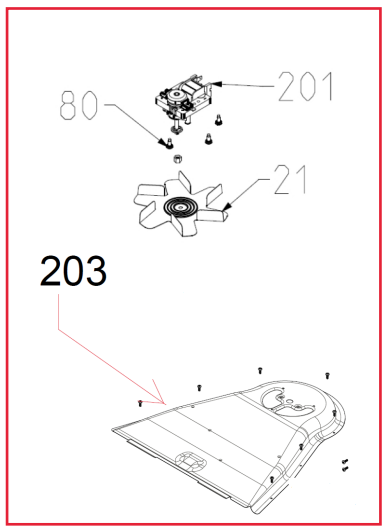

nouveau ventilateur refroidissement

USED IN ALL PRODUCT WITH DOOR SWITCH

WIRE SHELF CAVITY ASSEMBLY WITH / WITHOUT CATALYTIC PANEL (OPTIONAL)

VUE FOUR VAPEUR

**WIRE SHELF CAVITY ASSEMBLY
WITH/ WITHOUT CATALYTIC PANEL
OPTIONAL: DOUBLE TELESCOPIC RAIL (R / L)**

**WIRE SHELF CAVITY ASSEMBLY
WITH/ WITHOUT CATALYTIC PANEL
OPTIONAL: TELESCOPIC RAIL (R / L)**

**POSITION NUMBER : 587
WIRE SHELF (SINGLE EXTENSION)
OPTIONAL: DOUBLE TELESCOPIC RAIL (R / L) GROUP**

**POSITION NUMBER : 588
WIRE SHELF (SINGLE EXTENSION)
OPTIONAL: SINGLE TELESCOPIC RAIL (R / L) GROUP**