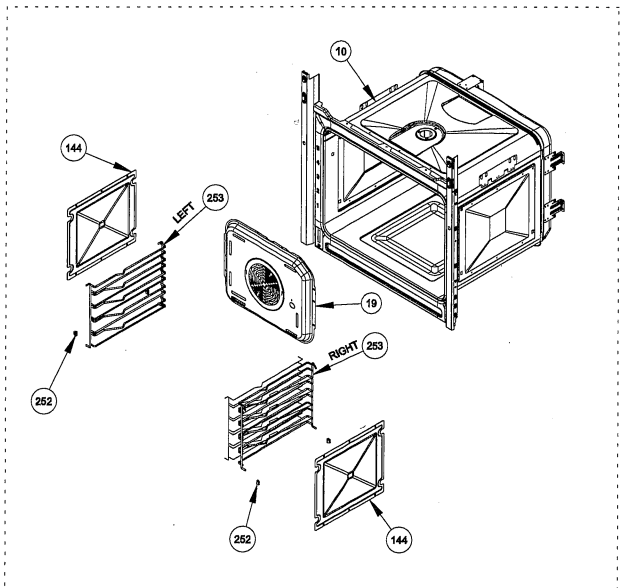

nouveau ventilateur refroidissement

USED IN ALL PRODUCT WITH DOOR SWITCH

WIRE SHELF CAVITY ASSEMBLY WITH / WITHOUT CATALYTIC PANEL (OPTIONAL)

VUE FOUR VAPEUR

**WIRE SHELF CAVITY ASSEMBLY
WITH/ WITHOUT CATALYTIC PANEL
OPTIONAL: DOUBLE TELESCOPIC RAIL (R / L)**

**WIRE SHELF CAVITY ASSEMBLY
WITH/ WITHOUT CATALYTIC PANEL
OPTIONAL: TELESCOPIC RAIL (R / L)**

**POSITION NUMBER : 587
WIRE SHELF (SINGLE EXTENSION)
OPTIONAL: DOUBLE TELESCOPIC RAIL (R / L) GROUP**

**POSITION NUMBER : 588
WIRE SHELF (SINGLE EXTENSION)
OPTIONAL: SINGLE TELESCOPIC RAIL (R / L) GROUP**