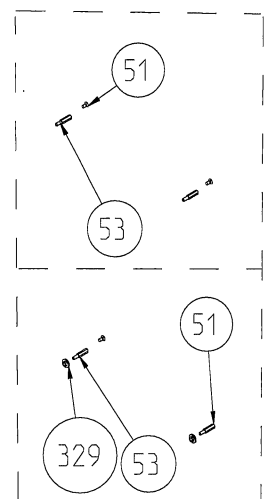

**WIRE SHELF CAVITY ASSEMBLY
WITH/ WITHOUT CATALYTIC PANEL
OPTIONAL: TELESCOPIC RAIL (R / L)**

**POSITION NUMBER : 587
WIRE SHELF (SINGLE EXTENSION)
OPTIONAL: DOUBLE TELESCOPIC RAIL (R / L) GROUP**

**POSITION NUMBER : 588
WIRE SHELF (SINGLE EXTENSION)
OPTIONAL: SINGLE TELESCOPIC RAIL (R / L) GROUP**

SHISH KEBAB ACCESSORY (OPTIONAL)

THERMOSTAT BULB HOLDER BRACKET

**OVEN DOOR ASSEMBLY (OUTER & INNER)
(POSITION NO 378)**

**OVEN DOOR OUTER
GLASS ASSEMBLY WITH
INOX ADD-ON TYPES
(OPTIONAL)**

**HANDLE ASSEMBLY
GROUP
(POSITION NO 49)
(OPTIONAL)**