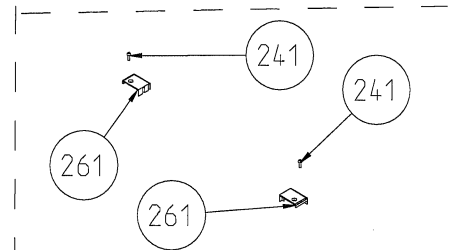

**OVEN DOOR TOP PANEL PARTS
(OPTIONAL)**