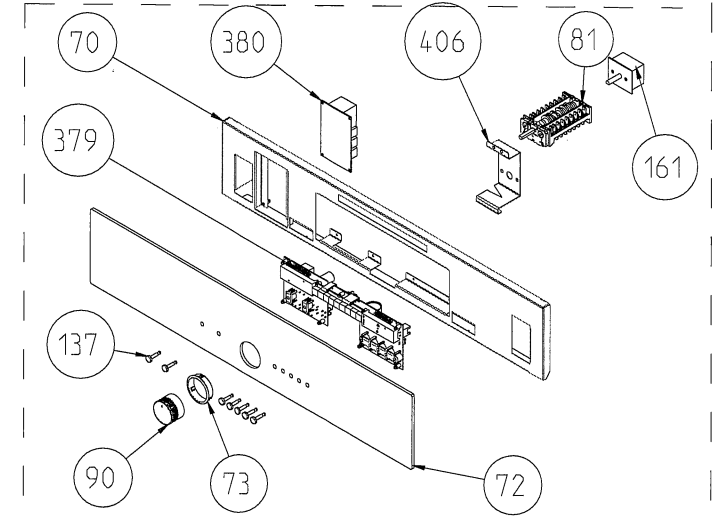

ELECTRONIC TIMERED GLASS CONTROL PANEL ASSEMBLY (OPTIONAL)