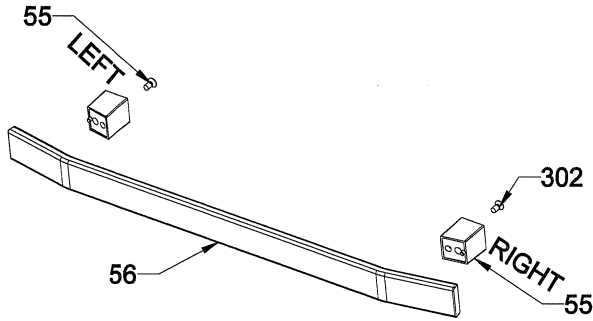

3D QUADRANGLE