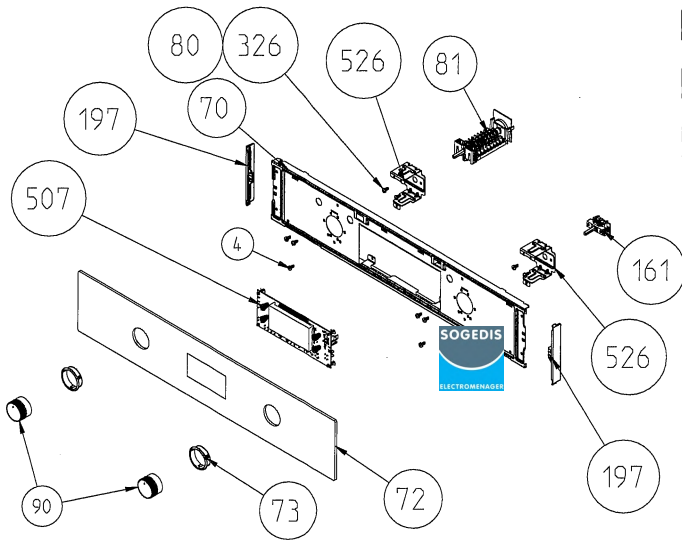

DIGITAL TIMER (OPTIONAL)

MECHANIC TIMER (OPTIONAL)

GLASS CONTROL PANELS (OPTIONAL)

GLASS CONTROL PANELS WITH INOX ADD-ONS (OPTIONAL)

TOUCH CONTROLLED GLASS CONTROL PANEL ASSEMBLY (OPTIONAL)

ELECTRONIC TIMERED GLASS CONTROL PANEL ASSEMBLY (OPTIONAL)

ANALOG TIMER (OPTIONAL)

OVEN ELECTRONIC CONTROL GROUP (POSITION NO 381)

NOTE: The screws shown by the number 326 is used in transparent pipo knobs.

VISO TOUCH TIMERED GLASS CONTROL PANEL ASSEMBLY (OPTIONAL)

NOTE: The screws shown by the number 326 is used in transparent pipo knobs.

VISO DISPLAY TIMERED GLASS CONTROL PANEL ASSEMBLY (OPTIONAL)

VESTEL FULL TOUCH GLASS CONTROL PANEL ASSEMBLY (OPTIONAL)

LCD SMART GLASS CONTROL PANEL ASSEMBLY (OPTIONAL)