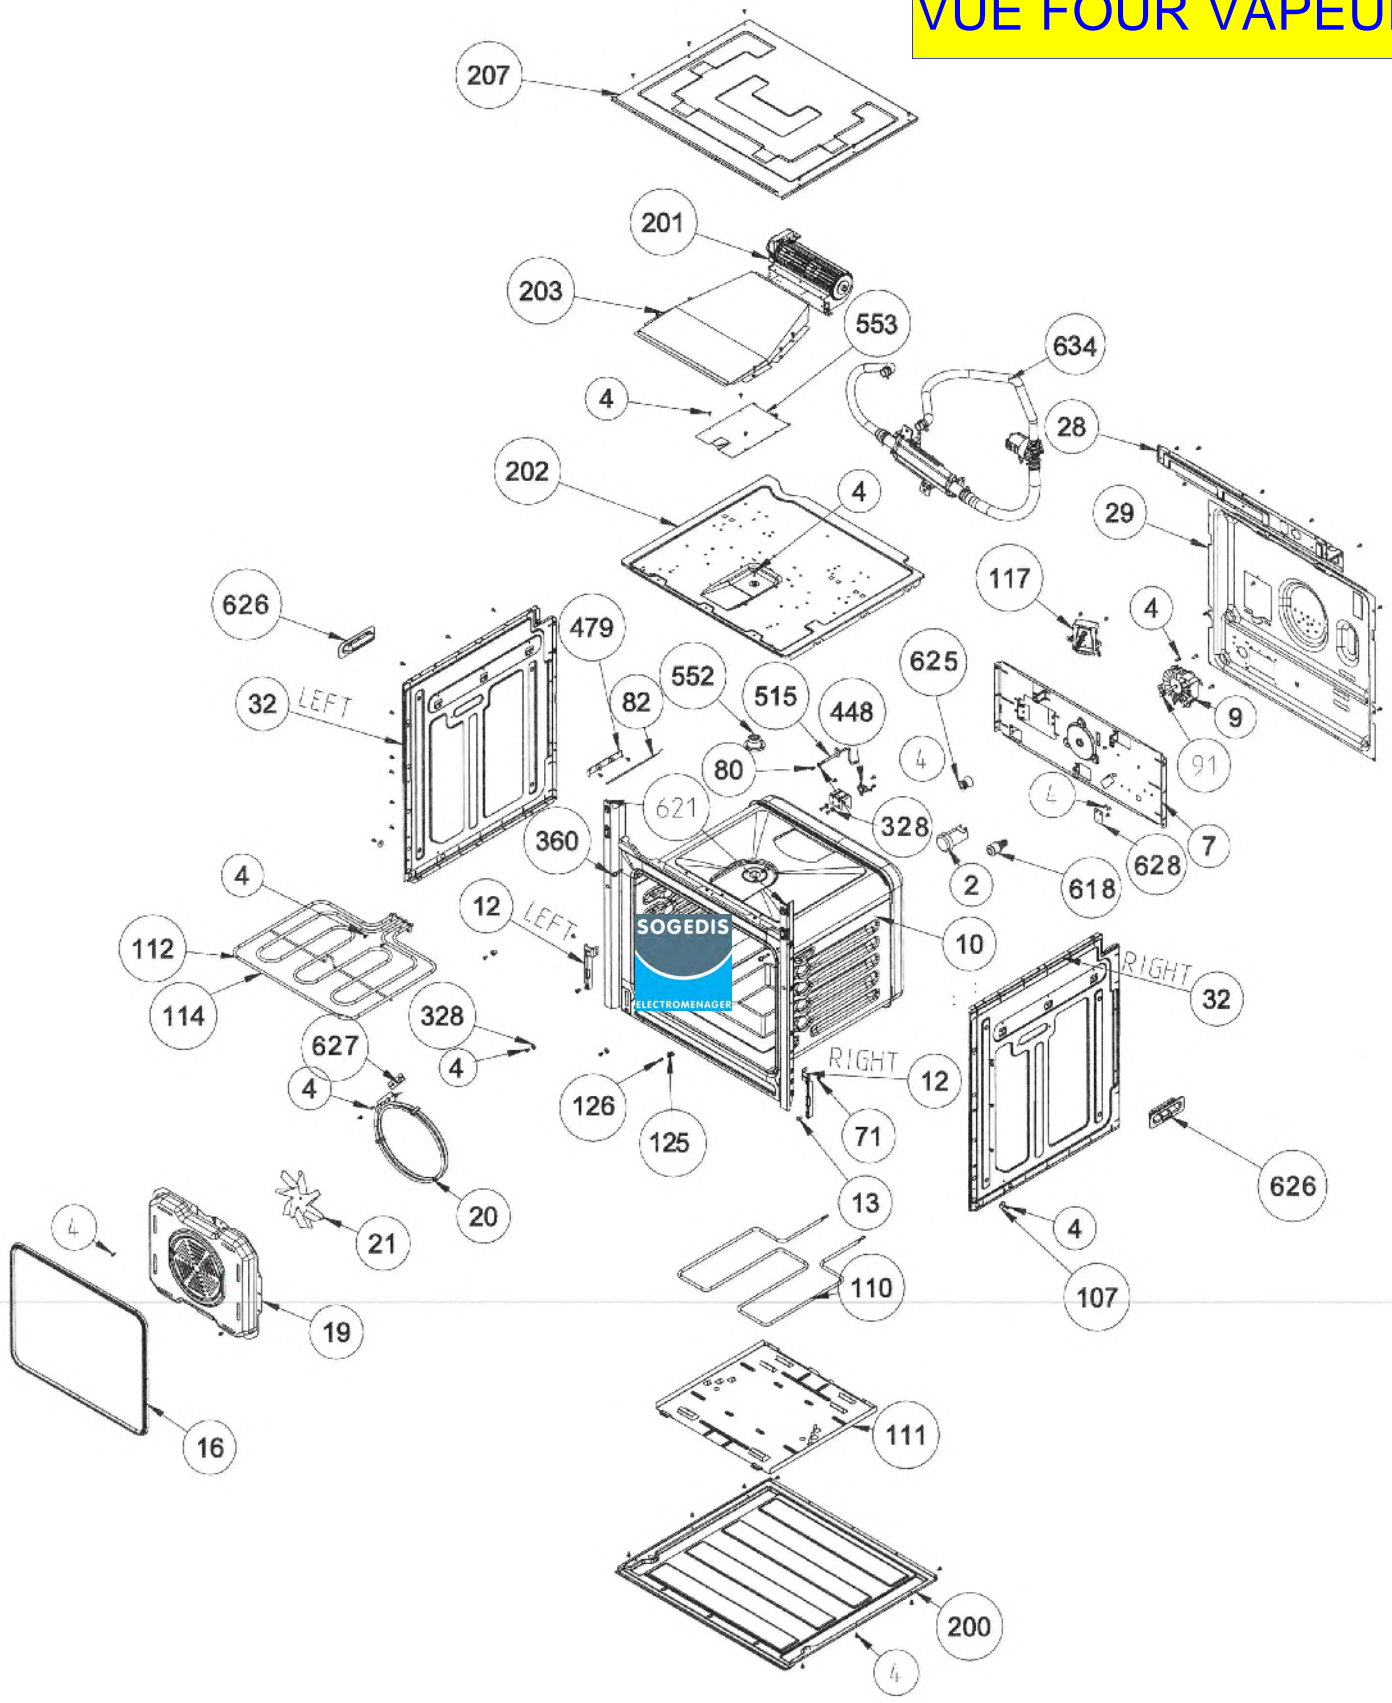

nouveau ventilateur refroidissement

USED IN ALL PRODUCT WITH DOOR SWITCH

WIRE SHELF CAVITY ASSEMBLY WITH / WITHOUT CATALYTIC PANEL (OPTIONAL)

VUE FOUR VAPEUR

**WIRE SHELF CAVITY ASSEMBLY
WITH/ WITHOUT CATALYTIC PANEL
OPTIONAL: DOUBLE TELESCOPIC RAIL (R / L)**

**WIRE SHELF CAVITY ASSEMBLY
WITH/ WITHOUT CATALYTIC PANEL
OPTIONAL: TELESCOPIC RAIL (R / L)**

**POSITION NUMBER : 587
WIRE SHELF (SINGLE EXTENSION)
OPTIONAL: DOUBLE TELESCOPIC RAIL (R / L) GROUP**

**POSITION NUMBER : 588
WIRE SHELF (SINGLE EXTENSION)
OPTIONAL: SINGLE TELESCOPIC RAIL (R / L) GROUP**