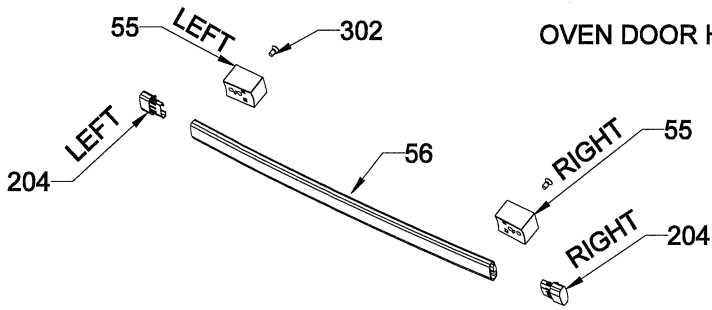

NOTE: The screws shown by the number 326 is used in transparent pipo knobs.

VISO DISPLAY TIMERED GLASS CONTROL PANEL ASSEMBLY (OPTIONAL)

VESTEL FULL TOUCH GLASS CONTROL PANEL ASSEMBLY (OPTIONAL)

LCD SMART GLASS CONTROL PANEL ASSEMBLY (OPTIONAL)

VUE FOUR VAPEUR

Group Code: 113
ou
603

GLASS CONTROL PANEL WITH INOX ADD-ON (OPTIONAL)

POP-IN POP-OUT KNOB (OPTIONAL)

LCD SMART GLASS CONTROL PANEL ASSEMBLY (OPTIONAL) FOR STEAM ADDED

OVEN DOOR HANDLES (OPTIONAL)