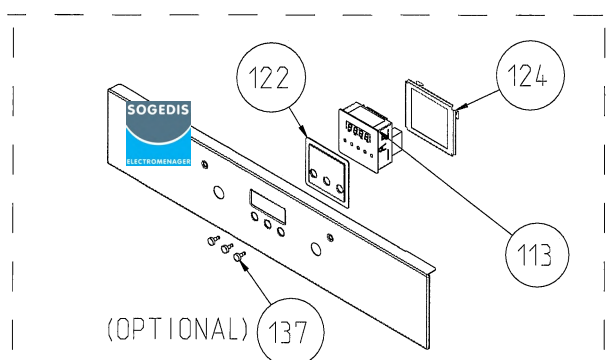

DIGITAL TIMER (OPTIONAL)