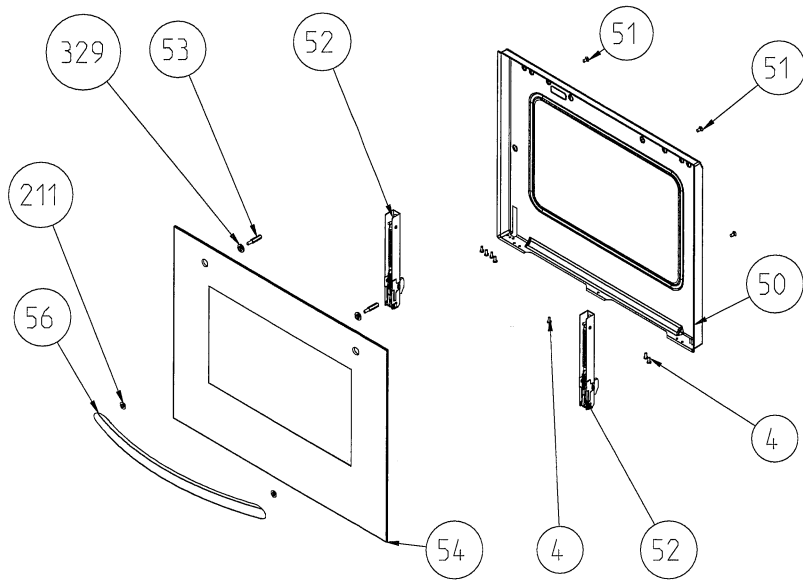

**OVEN DOOR ASSEMBLY (OUTER & INNER)
(POSITION NO 378)**