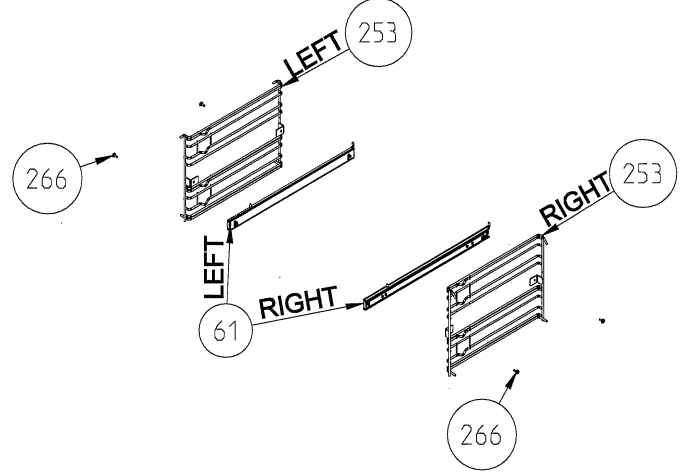

nouveau ventilateur refroidissement

USED IN ALL PRODUCT WITH DOOR SWITCH

WIRE SHELF CAVITY ASSEMBLY WITH / WITHOUT CATALYTIC PANEL (OPTIONAL)

VUE FOUR VAPEUR

**WIRE SHELF CAVITY ASSEMBLY
WITH/ WITHOUT CATALYTIC PANEL
OPTIONAL: DOUBLE TELESCOPIC RAIL (R / L)**

**WIRE SHELF CAVITY ASSEMBLY
WITH/ WITHOUT CATALYTIC PANEL
OPTIONAL: TELESCOPIC RAIL (R / L)**

**POSITION NUMBER : 587
WIRE SHELF (SINGLE EXTENSION)
OPTIONAL: DOUBLE TELESCOPIC RAIL (R / L) GROUP**

**POSITION NUMBER : 588
WIRE SHELF (SINGLE EXTENSION)
OPTIONAL: SINGLE TELESCOPIC RAIL (R / L) GROUP**