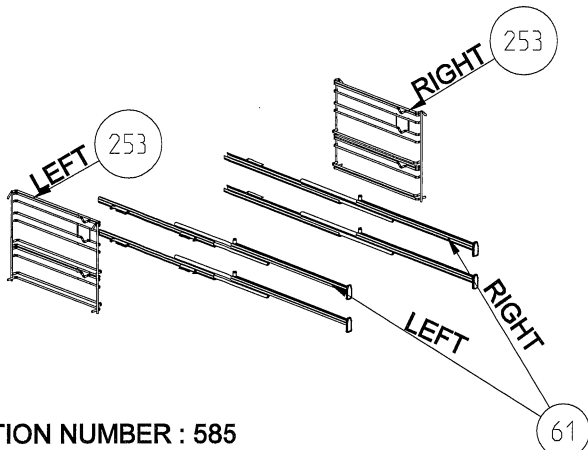

nouveau ventilateur refroidissement

USED IN ALL PRODUCT WITH DOOR SWITCH

WIRE SHELF CAVITY ASSEMBLY WITH / WITHOUT CATALYTIC PANEL (OPTIONAL)

VUE FOUR VAPEUR

**WIRE SHELF CAVITY ASSEMBLY
WITH/ WITHOUT CATALYTIC PANEL
OPTIONAL: DOUBLE TELESCOPIC RAIL (R / L)**

**WIRE SHELF CAVITY ASSEMBLY
WITH/ WITHOUT CATALYTIC PANEL
OPTIONAL: TELESCOPIC RAIL (R / L)**

**POSITION NUMBER : 587
WIRE SHELF (SINGLE EXTENSION)
OPTIONAL: DOUBLE TELESCOPIC RAIL (R / L) GROUP**

**POSITION NUMBER : 588
WIRE SHELF (SINGLE EXTENSION)
OPTIONAL: SINGLE TELESCOPIC RAIL (R / L) GROUP**

**POSITION NUMBER : 585
WIRE SHELF (FULL EXTENSION)
OPTIONAL: DOUBLE TELESCOPIC RAIL (R / L) GROUP**

**POSITION NUMBER: 586
WIRE SHELF (FULL EXTENSION)
OPTIONAL: SINGLE TELESCOPIC RAIL (R / L) GROUP**

**GRILL PAN AND HANDLE SET
(TRAY SET FOR GRILL)
POSITION NUMBER : 265 (OPTIONAL)**