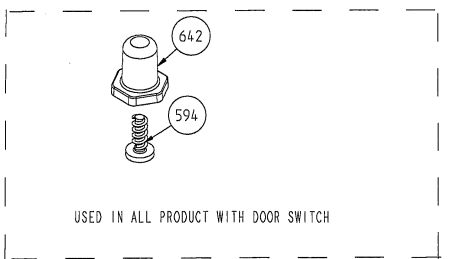

USED IN ALL PRODUCT WITH DOOR SWITCH

*Metal frames on outer glass, handle types, handle taps and brackets are optional.
Your cooker may be different cosmetically.