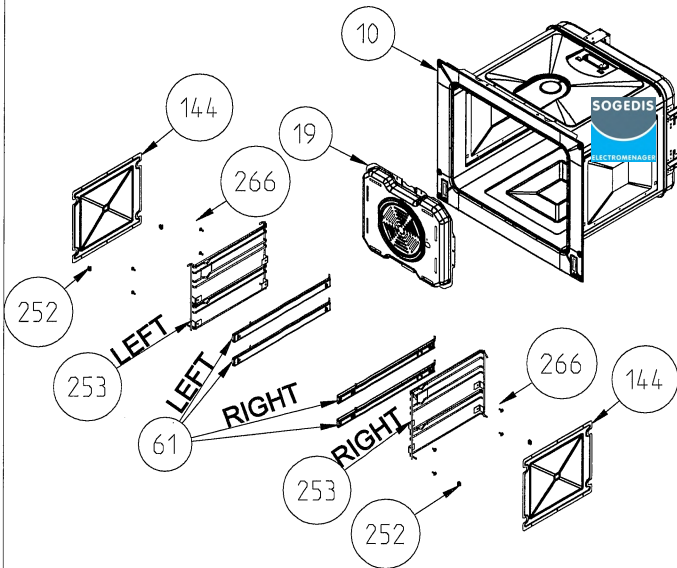

nouveau ventilateur refroidissement

USED IN ALL PRODUCT WITH DOOR SWITCH

WIRE SHELF CAVITY ASSEMBLY WITH / WITHOUT CATALYTIC PANEL (OPTIONAL)

VUE FOUR VAPEUR

**WIRE SHELF CAVITY ASSEMBLY
WITH/ WITHOUT CATALYTIC PANEL
OPTIONAL: DOUBLE TELESCOPIC RAIL (R / L)**

**WIRE SHELF CAVITY ASSEMBLY
WITH/ WITHOUT CATALYTIC PANEL
OPTIONAL: TELESCOPIC RAIL (R / L)**

**POSITION NUMBER : 587
WIRE SHELF (SINGLE EXTENSION)
OPTIONAL: DOUBLE TELESCOPIC RAIL (R / L) GROUP**

**POSITION NUMBER : 588
WIRE SHELF (SINGLE EXTENSION)
OPTIONAL: SINGLE TELESCOPIC RAIL (R / L) GROUP**