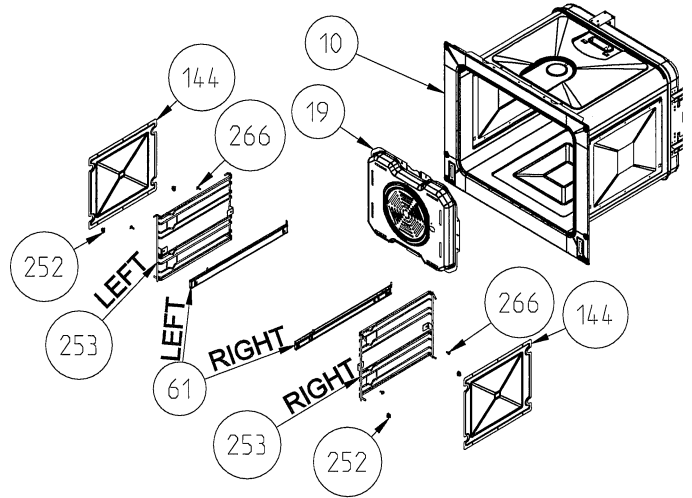

nouveau ventilateur refroidissement

USED IN ALL PRODUCT WITH DOOR SWITCH

WIRE SHELF CAVITY ASSEMBLY WITH / WITHOUT CATALYTIC PANEL (OPTIONAL)

VUE FOUR VAPEUR

**WIRE SHELF CAVITY ASSEMBLY
WITH/ WITHOUT CATALYTIC PANEL
OPTIONAL: DOUBLE TELESCOPIC RAIL (R / L)**

**WIRE SHELF CAVITY ASSEMBLY
WITH/ WITHOUT CATALYTIC PANEL
OPTIONAL: TELESCOPIC RAIL (R / L)**

**POSITION NUMBER : 587
WIRE SHELF (SINGLE EXTENSION)
OPTIONAL: DOUBLE TELESCOPIC RAIL (R / L) GROUP**

**POSITION NUMBER : 588
WIRE SHELF (SINGLE EXTENSION)
OPTIONAL: SINGLE TELESCOPIC RAIL (R / L) GROUP**