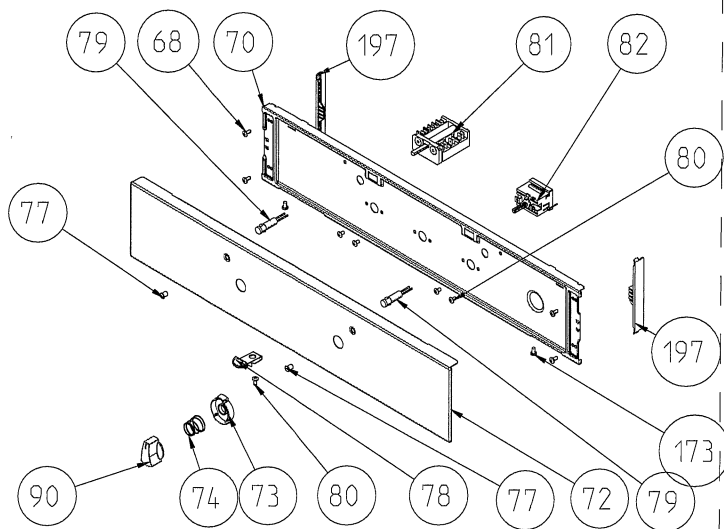

METAL CONTROL PANEL ASSEMBLY