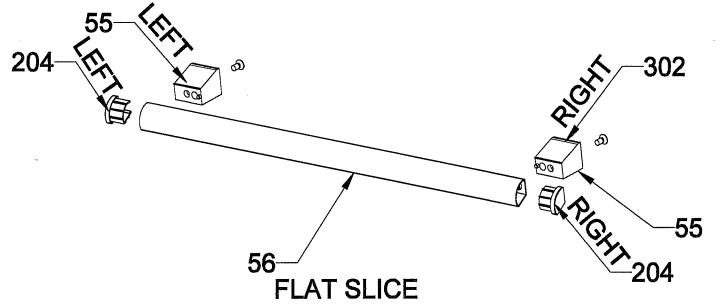

OVEN DOOR HANDLES (OPTIONAL)

FLAT SLICE