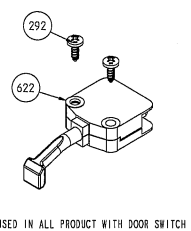

nouveau ventilateur refroidissement

USED IN ALL PRODUCT WITH DOOR SWITCH

WIRE SHELF CAVITY ASSEMBLY WITH / WITHOUT CATALYTIC PANEL (OPTIONAL)

VUE FOUR VAPEUR

**WIRE SHELF CAVITY ASSEMBLY
WITH/ WITHOUT CATALYTIC PANEL
OPTIONAL: DOUBLE TELESCOPIC RAIL (R / L)**