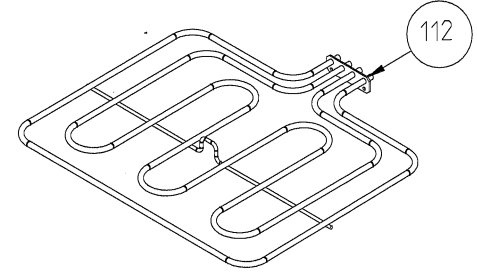

**TOP AND HEATING GRILL ELEMENT
(OPTIONAL)**