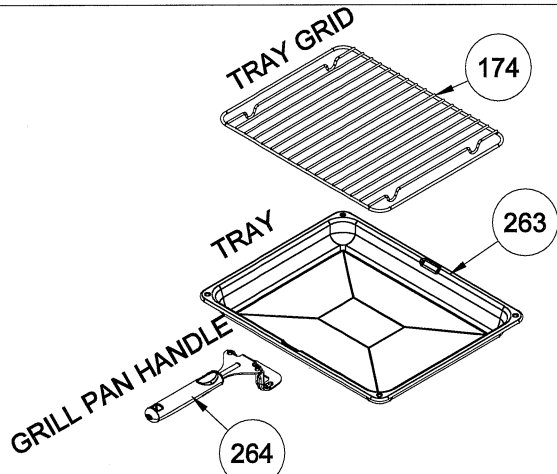

**WIRE SHELF CAVITY ASSEMBLY
WITH/ WITHOUT CATALYTIC PANEL
OPTIONAL: TELESCOPIC RAIL (R / L)**

**POSITION NUMBER : 587
WIRE SHELF (SINGLE EXTENSION)
OPTIONAL: DOUBLE TELESCOPIC RAIL (R / L) GROUP**

**POSITION NUMBER : 588
WIRE SHELF (SINGLE EXTENSION)
OPTIONAL: SINGLE TELESCOPIC RAIL (R / L) GROUP**

**POSITION NUMBER : 585
WIRE SHELF (FULL EXTENSION)
OPTIONAL: DOUBLE TELESCOPIC RAIL (R / L) GROUP**

**POSITION NUMBER: 586
WIRE SHELF (FULL EXTENSION)
OPTIONAL: SINGLE TELESCOPIC RAIL (R / L) GROUP**

**GRILL PAN AND HANDLE SET
(TRAY SET FOR GRILL)
POSITION NUMBER : 265 (OPTIONAL)**