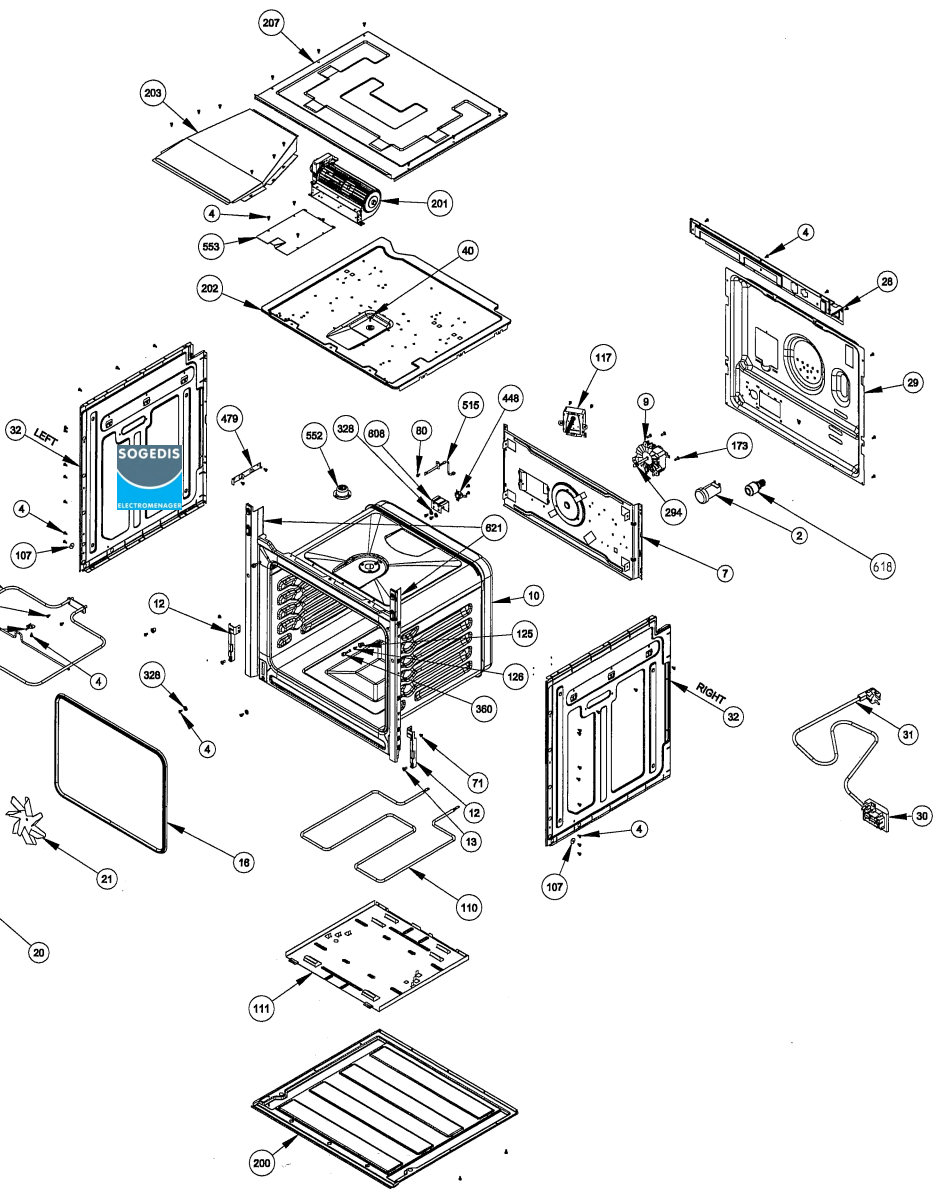

nouveau ventilateur refroidissement

USED IN ALL PRODUCT WITH DOOR SWITCH

WIRE SHELF CAVITY ASSEMBLY WITH / WITHOUT CATALYTIC PANEL (OPTIONAL)

VUE FOUR VAPEUR

**WIRE SHELF CAVITY ASSEMBLY
WITH/ WITHOUT CATALYTIC PANEL
OPTIONAL: DOUBLE TELESCOPIC RAIL (R / L)**