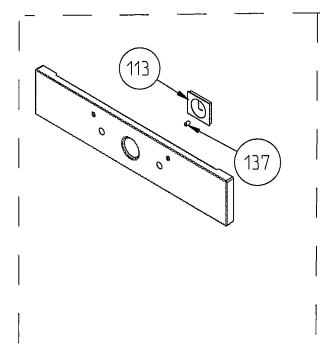

ANALOG TIMER (OPTIONAL)

OVEN ELECTRONIC CONTROL GROUP (POSITION NO 381)

NOTE: The screws shown by the number 326 is used in transparent pipo knobs.

VISO TOUCH TIMERED GLASS CONTROL PANEL ASSEMBLY (OPTIONAL)