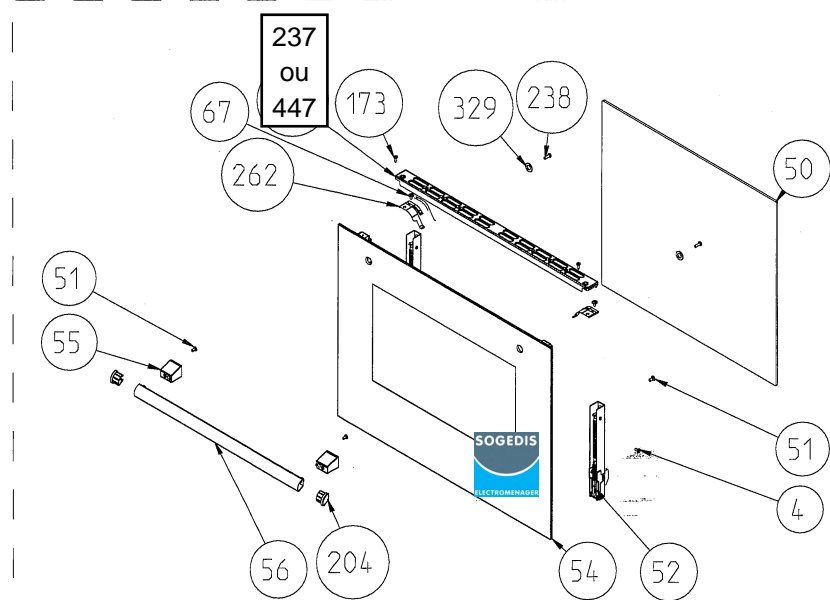

SHISH KEBAB ACCESSORY (OPTIONAL)

THERMOSTAT BULB HOLDER BRACKET

**OVEN DOOR ASSEMBLY (OUTER & INNER)
(POSITION NO 378)**

**OVEN DOOR OUTER
GLASS ASSEMBLY WITH
INOX ADD-ON TYPES
(OPTIONAL)**

**HANDLE ASSEMBLY
GROUP
(POSITION NO 49)
(OPTIONAL)**

**FLAT OVEN DOOR WITH FULL GLASS STRUCTURE (POSITION NO 377)
(OPTIONAL)**

**INTERVAL GLASS
(OPTIONAL)**

**OVEN DOOR TOP PANEL PARTS
(OPTIONAL)**

USED IN ALL PRODUCT WITH DOOR SWITCH

*Metal frames on outer glass, handle types, handle taps and brackets are optional.
Your cooker may be different cosmetically.