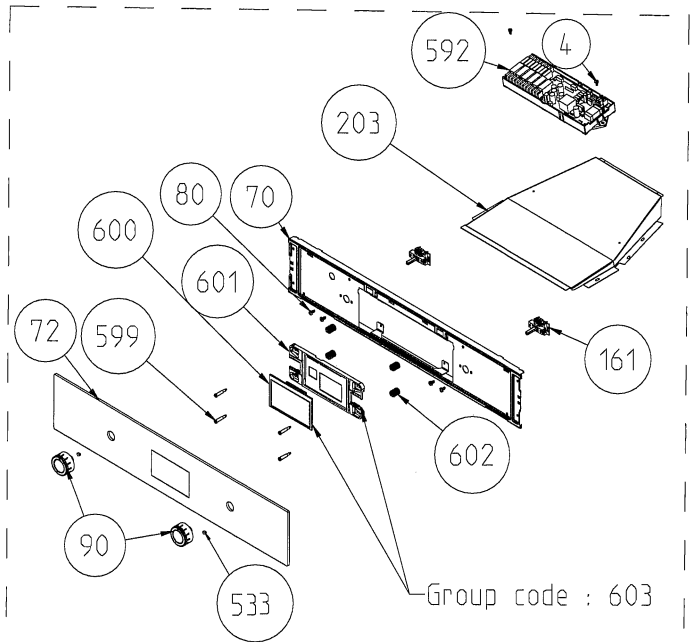

ANALOG TIMER (OPTIONAL)

OVEN ELECTRONIC CONTROL GROUP (POSITION NO 381)

NOTE: The screws shown by the number 326 is used in transparent pipo knobs.

VISO TOUCH TIMERED GLASS CONTROL PANEL ASSEMBLY (OPTIONAL)

NOTE: The screws shown by the number 326 is used in transparent pipo knobs.

VISO DISPLAY TIMERED GLASS CONTROL PANEL ASSEMBLY (OPTIONAL)

VESTEL FULL TOUCH GLASS CONTROL PANEL ASSEMBLY (OPTIONAL)

LCD SMART GLASS CONTROL PANEL ASSEMBLY (OPTIONAL)