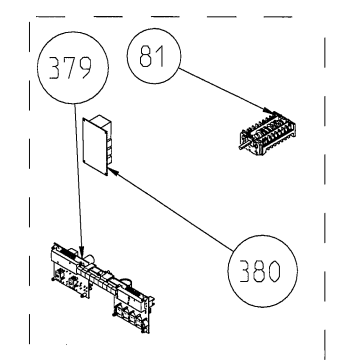

ANALOG TIMER (OPTIONAL)

OVEN ELECTRONIC CONTROL GROUP (POSITION NO 381)

NOTE: The screws shown by the number 326 is used in transparent pipo knobs.

VISO TOUCH TIMERED GLASS CONTROL PANEL ASSEMBLY (OPTIONAL)