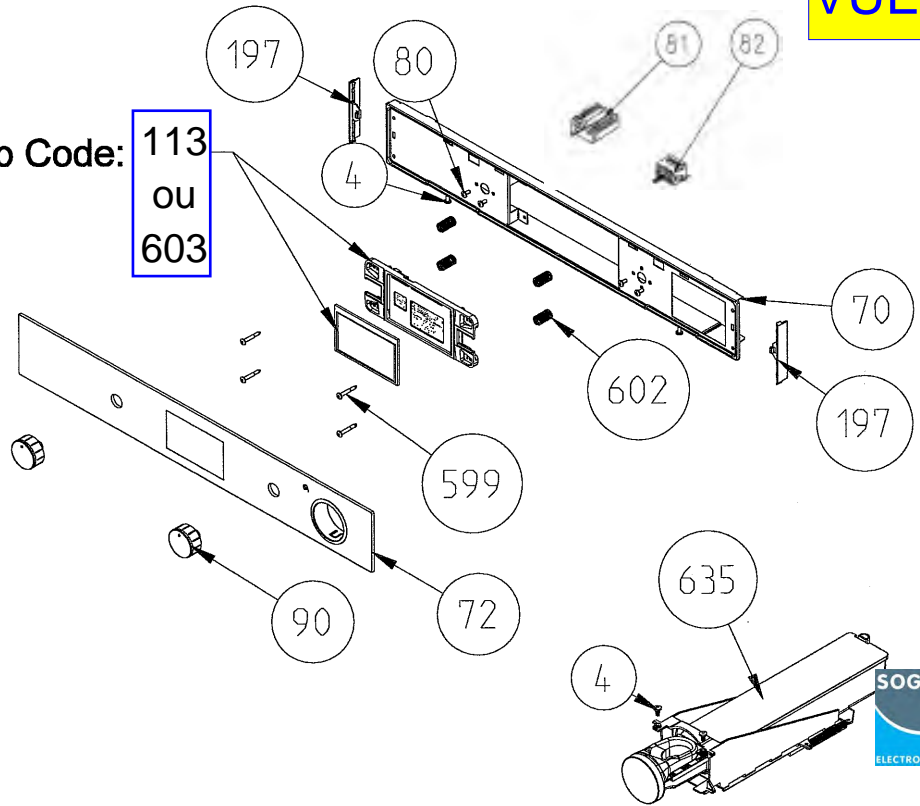

ANALOG TIMER (OPTIONAL)

OVEN ELECTRONIC CONTROL GROUP (POSITION NO 381)

NOTE: The screws shown by the number 326 is used in transparent pipo knobs.

VISO TOUCH TIMERED GLASS CONTROL PANEL ASSEMBLY (OPTIONAL)

NOTE: The screws shown by the number 326 is used in transparent pipo knobs.

VISO DISPLAY TIMERED GLASS CONTROL PANEL ASSEMBLY (OPTIONAL)

VESTEL FULL TOUCH GLASS CONTROL PANEL ASSEMBLY (OPTIONAL)

LCD SMART GLASS CONTROL PANEL ASSEMBLY (OPTIONAL)

VUE FOUR VAPEUR

Group Code: 113
ou
603

GLASS CONTROL PANEL WITH INOX ADD-ON (OPTIONAL)

POP-IN POP-OUT KNOB (OPTIONAL)

LCD SMART GLASS CONTROL PANEL ASSEMBLY (OPTIONAL) FOR STEAM ADDED

OVEN DOOR HANDLES (OPTIONAL)