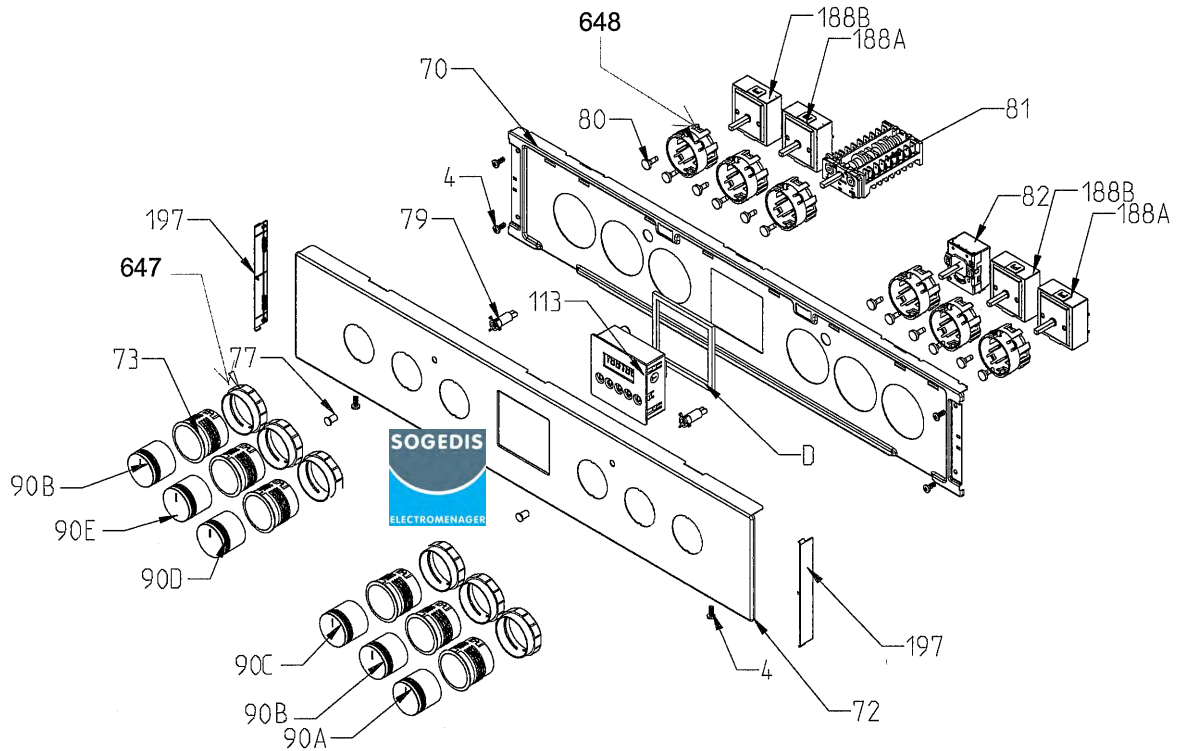

NOTE: The screws shown by the number 326 is used in transparent pipo knobs.

VISO DISPLAY TIMERED GLASS CONTROL PANEL ASSEMBLY (OPTIONAL)

VESTEL FULL TOUCH GLASS CONTROL PANEL ASSEMBLY (OPTIONAL)

LCD SMART GLASS CONTROL PANEL ASSEMBLY (OPTIONAL)

VUE FOUR VAPEUR

Group Code: 113
ou
603

GLASS CONTROL PANEL WITH INOX ADD-ON (OPTIONAL)

POP-IN POP-OUT KNOB (OPTIONAL)

LCD SMART GLASS CONTROL PANEL ASSEMBLY (OPTIONAL) FOR STEAM ADDED

OVEN DOOR HANDLES (OPTIONAL)