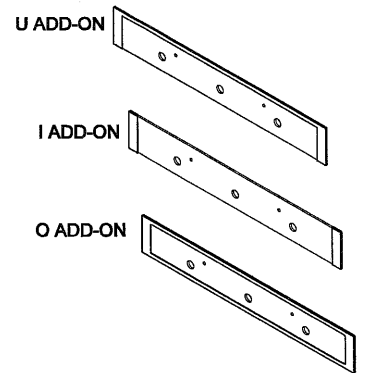

VUE FOUR VAPEUR

Group Code: 113
ou
603

GLASS CONTROL PANEL WITH INOX ADD-ON (OPTIONAL)