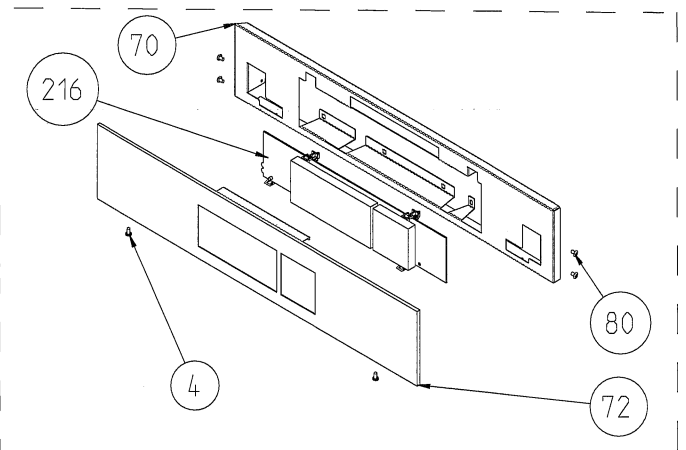

TOUCH CONTROLLED GLASS CONTROL PANEL ASSEMBLY (OPTIONAL)