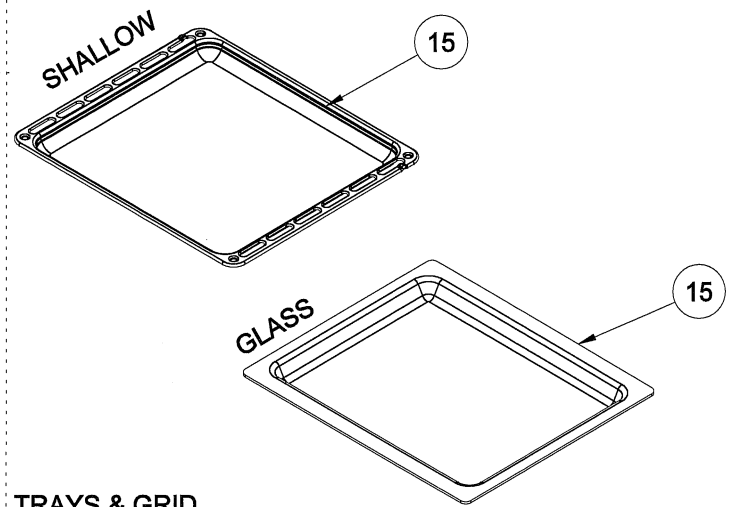

**WIRE SHELF CAVITY ASSEMBLY
WITH/ WITHOUT CATALYTIC PANEL
OPTIONAL: TELESCOPIC RAIL (R / L)**

**POSITION NUMBER : 587
WIRE SHELF (SINGLE EXTENSION)
OPTIONAL: DOUBLE TELESCOPIC RAIL (R / L) GROUP**

**POSITION NUMBER : 588
WIRE SHELF (SINGLE EXTENSION)
OPTIONAL: SINGLE TELESCOPIC RAIL (R / L) GROUP**

**POSITION NUMBER : 585
WIRE SHELF (FULL EXTENSION)
OPTIONAL: DOUBLE TELESCOPIC RAIL (R / L) GROUP**

**POSITION NUMBER: 586
WIRE SHELF (FULL EXTENSION)
OPTIONAL: SINGLE TELESCOPIC RAIL (R / L) GROUP**

**GRILL PAN AND HANDLE SET
(TRAY SET FOR GRILL)
POSITION NUMBER : 265 (OPTIONAL)**