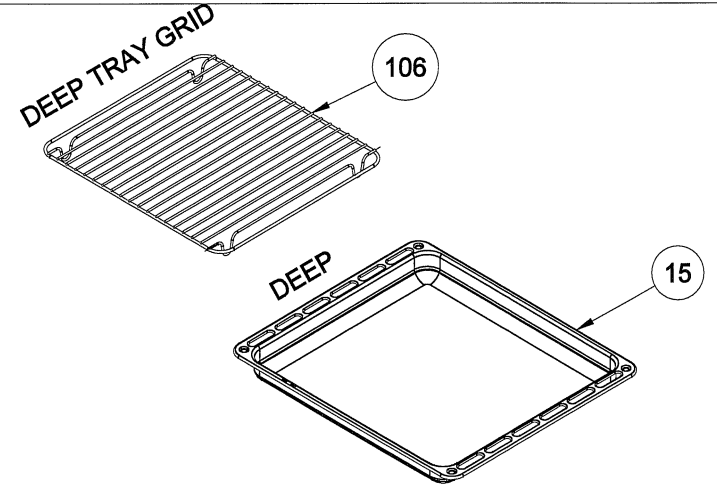

**WIRE SHELF CAVITY ASSEMBLY
WITH/ WITHOUT CATALYTIC PANEL
OPTIONAL: TELESCOPIC RAIL (R / L)**

**POSITION NUMBER : 587
WIRE SHELF (SINGLE EXTENSION)
OPTIONAL: DOUBLE TELESCOPIC RAIL (R / L) GROUP**

**POSITION NUMBER : 588
WIRE SHELF (SINGLE EXTENSION)
OPTIONAL: SINGLE TELESCOPIC RAIL (R / L) GROUP**

**POSITION NUMBER : 585
WIRE SHELF (FULL EXTENSION)
OPTIONAL: DOUBLE TELESCOPIC RAIL (R / L) GROUP**

**POSITION NUMBER: 586
WIRE SHELF (FULL EXTENSION)
OPTIONAL: SINGLE TELESCOPIC RAIL (R / L) GROUP**

**GRILL PAN AND HANDLE SET
(TRAY SET FOR GRILL)
POSITION NUMBER : 265 (OPTIONAL)**