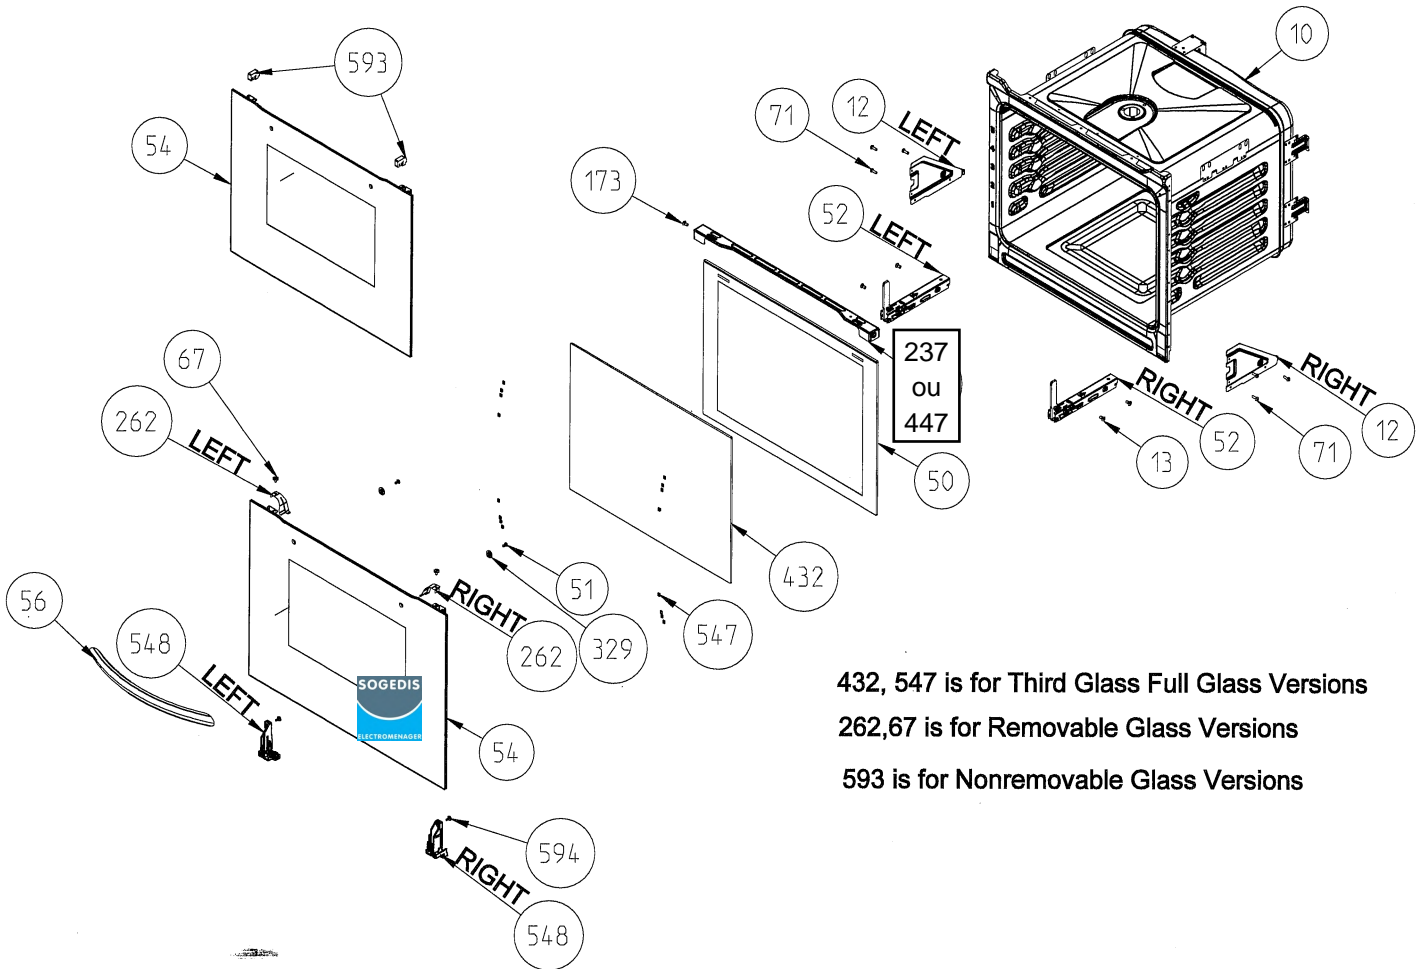

BUILT-IN OVEN FULL GLASS OVEN DOOR

432, 547 is for Third Glass Full Glass Versions
262,67 is for Removable Glass Versions
593 is for Nonremovable Glass Versions