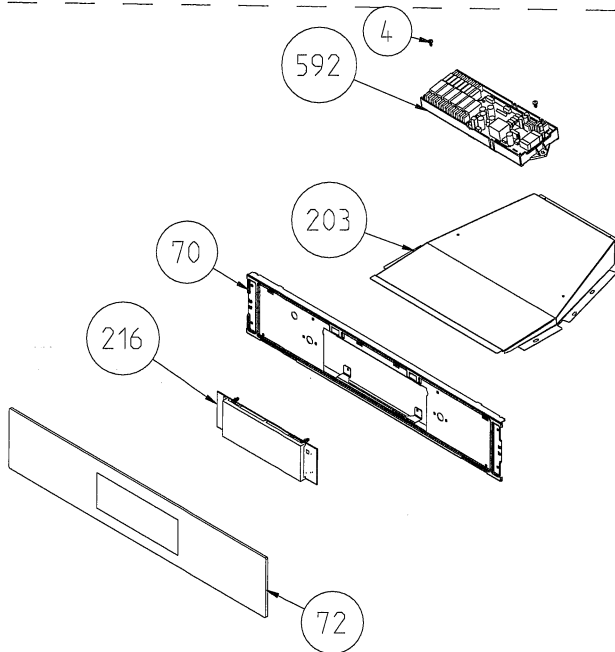

ANALOG TIMER (OPTIONAL)

OVEN ELECTRONIC CONTROL GROUP (POSITION NO 381)

NOTE: The screws shown by the number 326 is used in transparent pipo knobs.

VISO TOUCH TIMERED GLASS CONTROL PANEL ASSEMBLY (OPTIONAL)

NOTE: The screws shown by the number 326 is used in transparent pipo knobs.

VISO DISPLAY TIMERED GLASS CONTROL PANEL ASSEMBLY (OPTIONAL)

VESTEL FULL TOUCH GLASS CONTROL PANEL ASSEMBLY (OPTIONAL)

LCD SMART GLASS CONTROL PANEL ASSEMBLY (OPTIONAL)