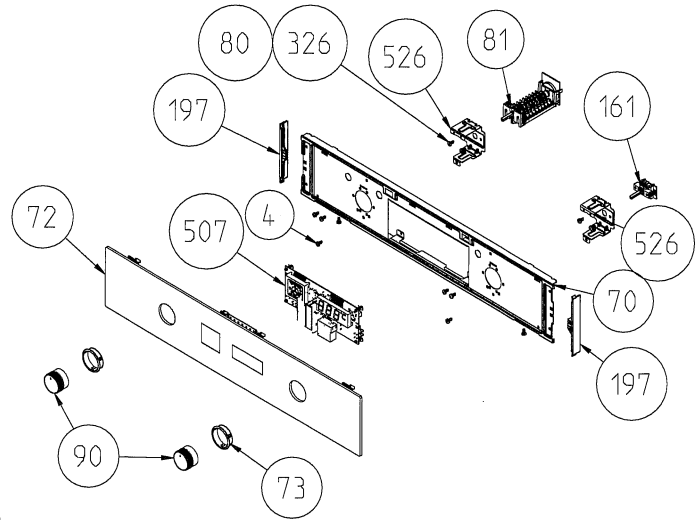

ANALOG TIMER (OPTIONAL)

OVEN ELECTRONIC CONTROL GROUP (POSITION NO 381)

NOTE: The screws shown by the number 326 is used in transparent pipo knobs.

VISO TOUCH TIMERED GLASS CONTROL PANEL ASSEMBLY (OPTIONAL)

NOTE: The screws shown by the number 326 is used in transparent pipo knobs.

VISO DISPLAY TIMERED GLASS CONTROL PANEL ASSEMBLY (OPTIONAL)

VESTEL FULL TOUCH GLASS CONTROL PANEL ASSEMBLY (OPTIONAL)

LCD SMART GLASS CONTROL PANEL ASSEMBLY (OPTIONAL)