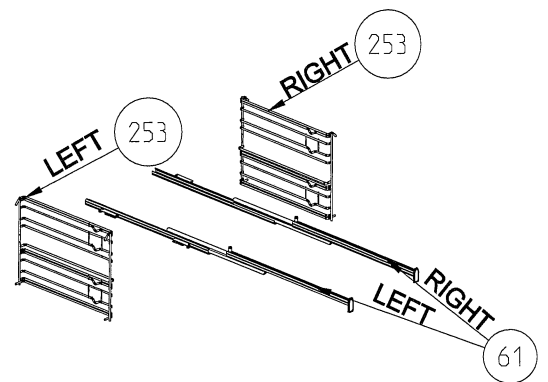

**WIRE SHELF CAVITY ASSEMBLY
WITH/ WITHOUT CATALYTIC PANEL
OPTIONAL: TELESCOPIC RAIL (R / L)**

**POSITION NUMBER : 587
WIRE SHELF (SINGLE EXTENSION)
OPTIONAL: DOUBLE TELESCOPIC RAIL (R / L) GROUP**

**POSITION NUMBER : 588
WIRE SHELF (SINGLE EXTENSION)
OPTIONAL: SINGLE TELESCOPIC RAIL (R / L) GROUP**

**POSITION NUMBER : 585
WIRE SHELF (FULL EXTENSION)
OPTIONAL: DOUBLE TELESCOPIC RAIL (R / L) GROUP**

**POSITION NUMBER: 586
WIRE SHELF (FULL EXTENSION)
OPTIONAL: SINGLE TELESCOPIC RAIL (R / L) GROUP**

**GRILL PAN AND HANDLE SET
(TRAY SET FOR GRILL)
POSITION NUMBER : 265 (OPTIONAL)**