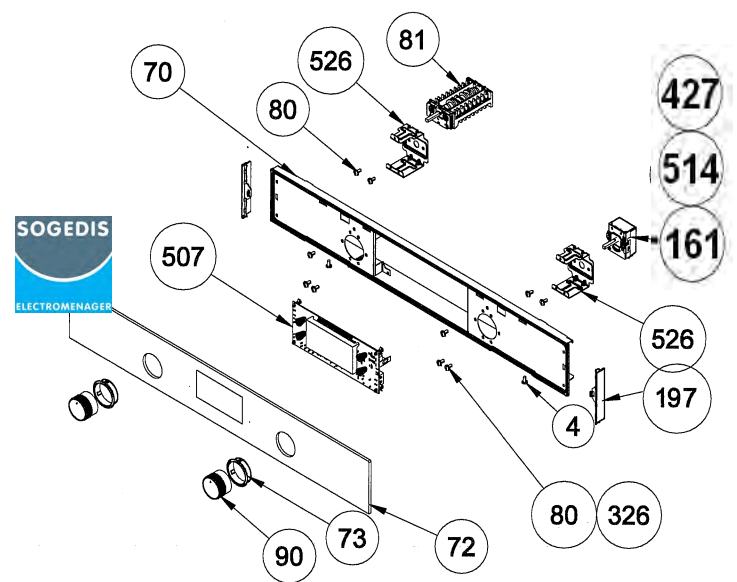

MEAT PROBE GROUP

SHALLOW
DEEP

TRAYS & GRID (OPTIONAL)

17

W. TELESCOPIC RAIL

GRID (OPTIONAL)

15

GLASS TRAY (OPTIONAL)

106

DEEP TRAY GRID (OPTIONAL)

112

TOP AND GRILL HEATING ELEMENT (OPTIONAL)

264

174

263

TRAY SET FOR GRID (POSITION NO : 265) (OPTIONAL)

METAL CONTROL PANEL WITH MECHANIC TIMER ASSEMBLY (OPTIONAL)

METAL CONTROL PANEL WITH DIGITAL TIMER ASSEMBLY (OPTIONAL)

LCD SMART GLASS CONTROL PANEL ASSEMBLY (OPTIONAL)

VISIO TOUCH GLASS CONTROL PANEL ASSEMBLY (OPTIONAL)