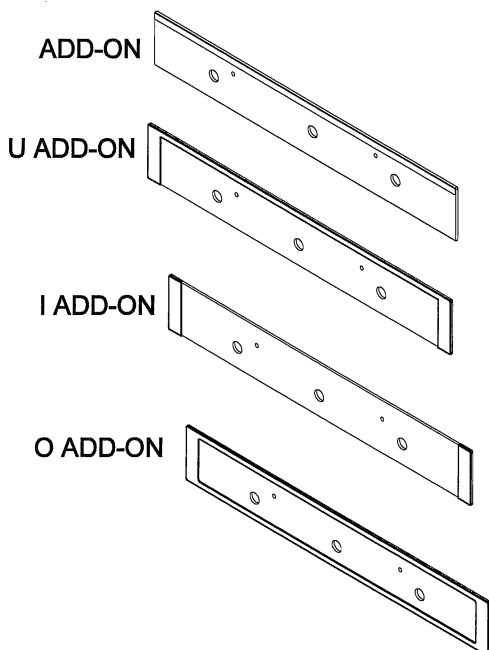

METAL CONTROL PANEL WITH MECHANIC TIMER ASSEMBLY (OPTIONAL)

METAL CONTROL PANEL WITH DIGITAL TIMER ASSEMBLY (OPTIONAL)

LCD SMART GLASS CONTROL PANEL ASSEMBLY (OPTIONAL)

VISIO TOUCH GLASS CONTROL PANEL ASSEMBLY (OPTIONAL)

GLASS CONTROL PANEL WITH INOX ADD-ONS (OPTIONAL)

VISIO TOUCH METAL CONTROL PANEL ASSEMBLY (OPTIONAL)

FULL TOUCH GLASS CONTROL PANEL ASSEMBLY (OPTIONAL)

POP-IN
POP-OUT KNOB
(OPTIONAL)

75 LT BUILT-IN OVEN DOOR ASSEMBLY