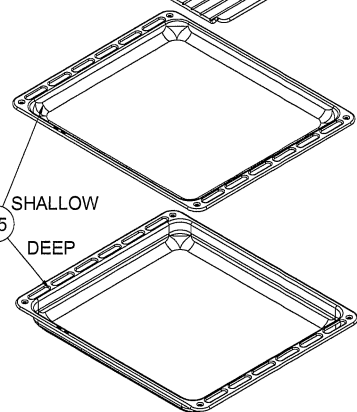

**POSITION NUMBER : 587
WIRE SHELF (SINGLE EXTENSION)
OPTIONAL: DOUBLE TELESCOPIC RAIL(R/L)**

**POSITION NUMBER : 586
WIRE SHELF (FULL EXTENSION)
OPTIONAL: SINGLE TELESCOPIC RAIL(R/L)**

**POSITION NUMBER : 588
WIRE SHELF (SINGLE EXTENSION)
OPTIONAL: SINGLE TELESCOPIC RAIL(R/L)**

TURNSPIT SKEWER

SHISH KEBAB ACCESSORY (OPTIONAL)

THERMIST BULB HOLDER/BRAKET

RING HEATING ELEMENT WITH FAN (OPTIONAL)

BRACKET (OPTIONAL)

SHELF (OPTIONAL)

TURNSPIT(OPTIONAL)

17

MEAT PROBE GROUP

SHALLOW
DEEP

TRAYS & GRID (OPTIONAL)

17

W. TELESCOPIC RAIL

GRID (OPTIONAL)

15

GLASS TRAY (OPTIONAL)