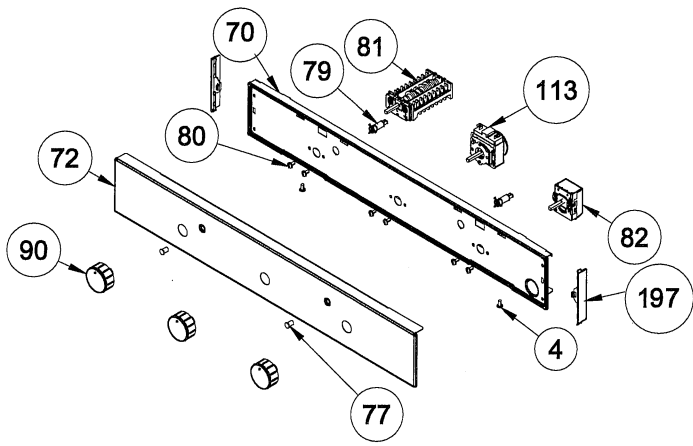

MEAT PROBE GROUP

SHALLOW
DEEP

TRAYS & GRID (OPTIONAL)

17

W. TELESCOPIC RAIL

GRID (OPTIONAL)

15

GLASS TRAY (OPTIONAL)

106

DEEP TRAY GRID (OPTIONAL)

112

TOP AND GRILL HEATING ELEMENT (OPTIONAL)

264

174

263

TRAY SET FOR GRID (POSITION NO : 265) (OPTIONAL)