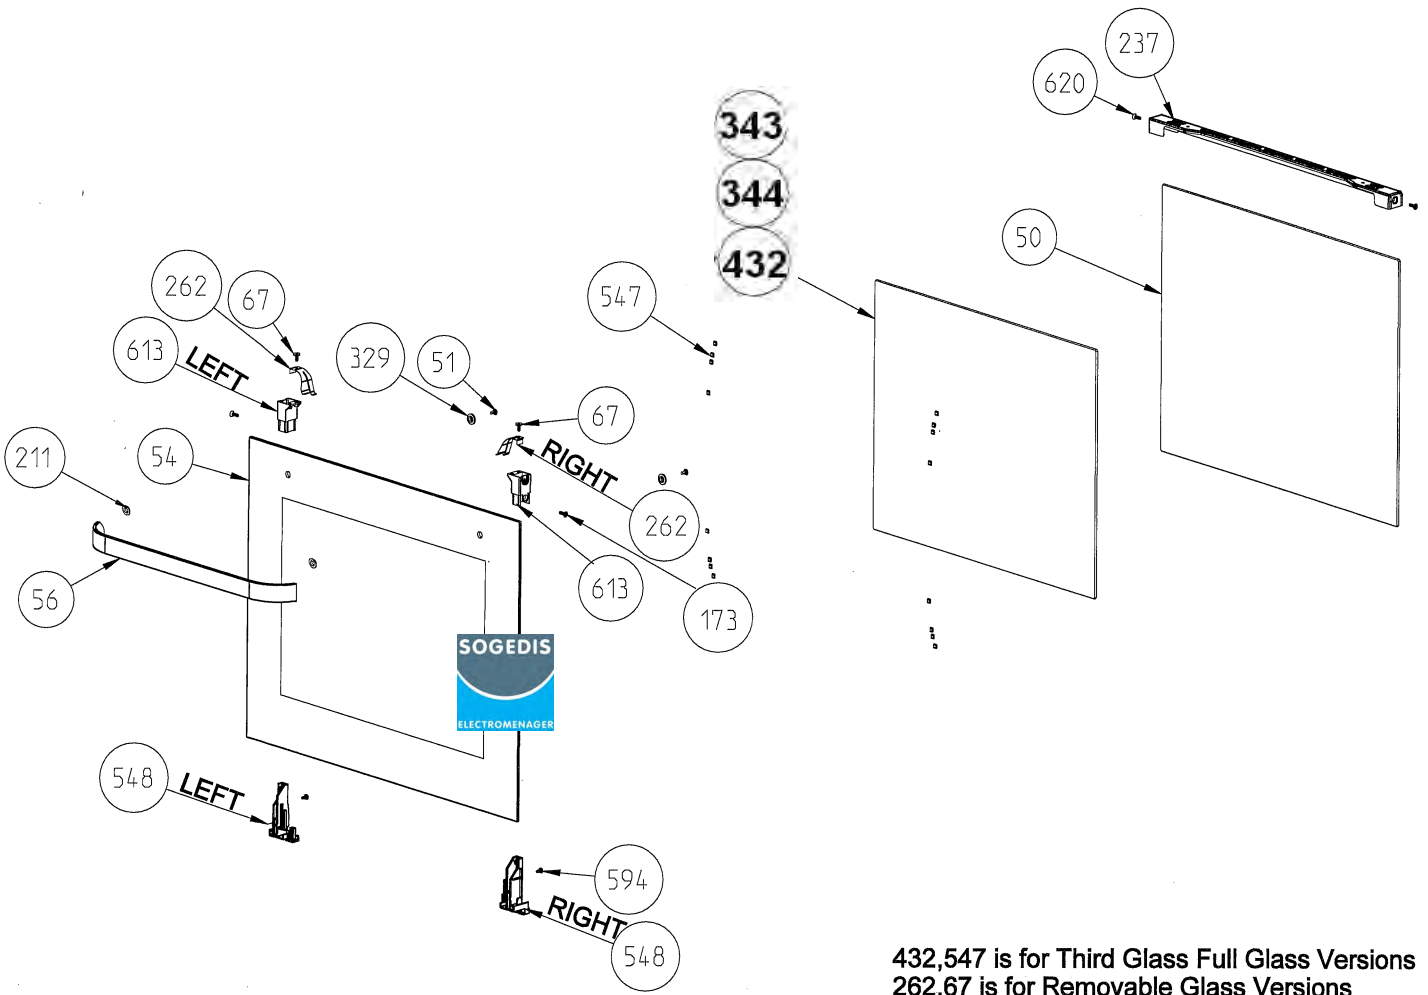

75 LT BUILT-IN OVEN DOOR ASSEMBLY

POSITION NUMBER:377

432,547 is for Third Glass Full Glass Versions
262,67 is for Removable Glass Versions