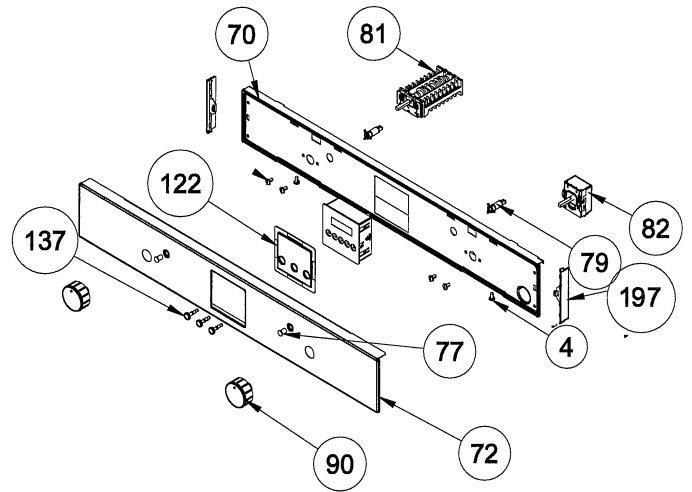

TRAY SET FOR GRID (POSITION NO : 265) (OPTIONAL)