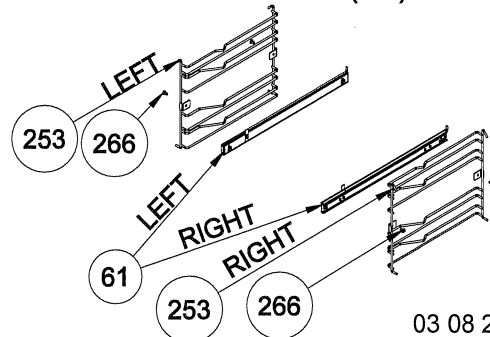

75 LT CAVITY ASSEMBLY EXPLODED VIEW
(OPTIONAL)

**WIRE SHELF CAVITY ASSEMBLY
WITH/ WITHOUT CATALYTIC PANEL
(OPTIONAL)**

**WIRE SHELF CAVITY ASSEMBLY
WITH/ WITHOUT CATALYTIC PANEL
(OPTIONAL: SINGLE TELESCOPIC RAIL(R/L))**

**CAVITY ASSEMBLY
WITH CATALYTIC PANEL
(OPTIONAL)**

**WIRE SHELF CAVITY ASSEMBLY
WITH/ WITHOUT CATALYTIC PANEL
(OPTIONAL: DOUBLE TELESCOPIC RAIL(R/L))**

**POSITION NUMBER : 585
WIRE SHELF (FULL EXTENSION)
OPTIONAL: DOUBLE TELESCOPIC RAIL(R/L)**

**POSITION NUMBER : 587
WIRE SHELF (SINGLE EXTENSION)
OPTIONAL: DOUBLE TELESCOPIC RAIL(R/L)**

**POSITION NUMBER : 586
WIRE SHELF (FULL EXTENSION)
OPTIONAL: SINGLE TELESCOPIC RAIL(R/L)**

**POSITION NUMBER : 588
WIRE SHELF (SINGLE EXTENSION)
OPTIONAL: SINGLE TELESCOPIC RAIL(R/L)**