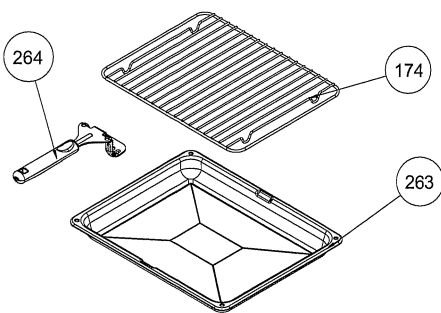

MEAT PROBE GROUP

SHALLOW
DEEP

TRAYS & GRID (OPTIONAL)

17

W. TELESCOPIC RAIL

GRID (OPTIONAL)

15

GLASS TRAY (OPTIONAL)

106

DEEP TRAY GRID (OPTIONAL)

112

TOP AND GRILL HEATING ELEMENT (OPTIONAL)

264

174

263

TRAY SET FOR GRID (POSITION NO : 265) (OPTIONAL)