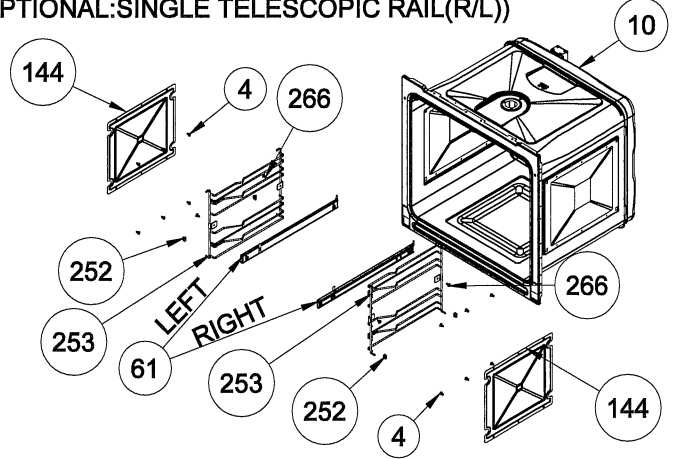

75 LT CAVITY ASSEMBLY EXPLODED VIEW
(OPTIONAL)

**WIRE SHELF CAVITY ASSEMBLY
WITH/ WITHOUT CATALYTIC PANEL
(OPTIONAL)**

**WIRE SHELF CAVITY ASSEMBLY
WITH/ WITHOUT CATALYTIC PANEL
(OPTIONAL: SINGLE TELESCOPIC RAIL(R/L))**

**CAVITY ASSEMBLY
WITH CATALYTIC PANEL
(OPTIONAL)**

**WIRE SHELF CAVITY ASSEMBLY
WITH/ WITHOUT CATALYTIC PANEL
(OPTIONAL: DOUBLE TELESCOPIC RAIL(R/L))**

**POSITION NUMBER : 585
WIRE SHELF (FULL EXTENSION)
OPTIONAL: DOUBLE TELESCOPIC RAIL(R/L)**