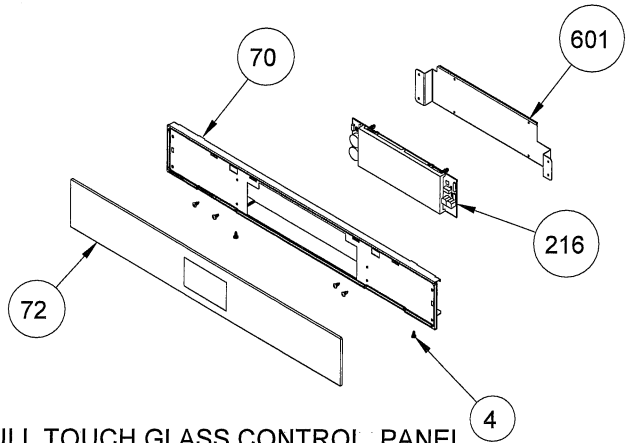

METAL CONTROL PANEL WITH MECHANIC TIMER ASSEMBLY (OPTIONAL)

METAL CONTROL PANEL WITH DIGITAL TIMER ASSEMBLY (OPTIONAL)

LCD SMART GLASS CONTROL PANEL ASSEMBLY (OPTIONAL)

VISIO TOUCH GLASS CONTROL PANEL ASSEMBLY (OPTIONAL)

GLASS CONTROL PANEL WITH INOX ADD-ONS (OPTIONAL)

VISIO TOUCH METAL CONTROL PANEL ASSEMBLY (OPTIONAL)

FULL TOUCH GLASS CONTROL PANEL ASSEMBLY (OPTIONAL)

POP-IN
POP-OUT KNOB
(OPTIONAL)

75 LT BUILT-IN OVEN DOOR ASSEMBLY