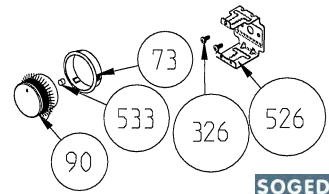

POP-IN
POP-OUT KNOB
(OPTIONAL)