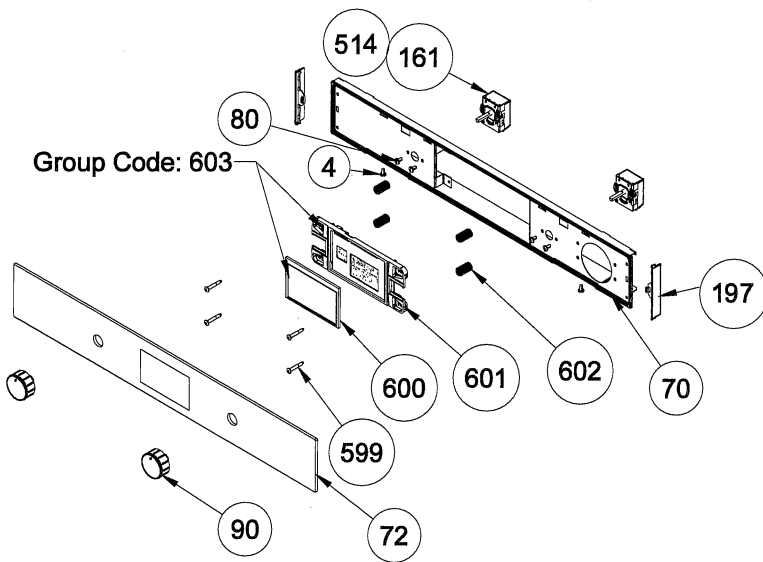

METAL CONTROL PANEL WITH MECHANIC TIMER ASSEMBLY (OPTIONAL)