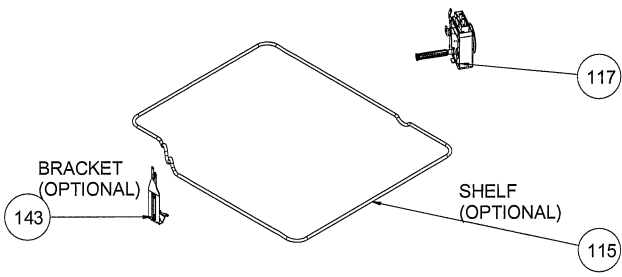

SHISH KEBAB ACCESSORY (OPTIONAL)

THERMIST BULB HOLDER/BRAKET

BRACKET (OPTIONAL)

SHELF (OPTIONAL)