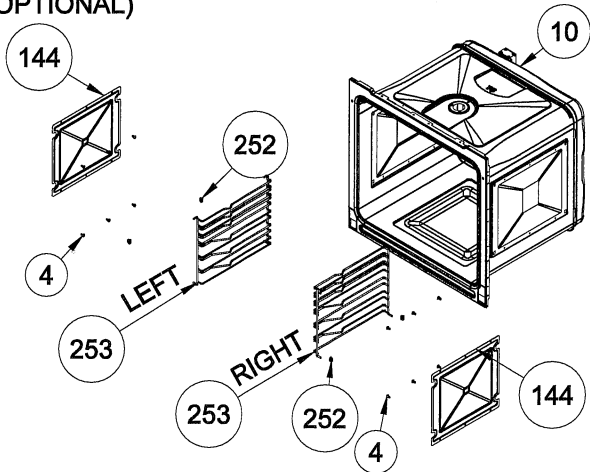

75 LT CAVITY ASSEMBLY EXPLODED VIEW
(OPTIONAL)

**WIRE SHELF CAVITY ASSEMBLY
WITH/ WITHOUT CATALYTIC PANEL
(OPTIONAL)**

**WIRE SHELF CAVITY ASSEMBLY
WITH/ WITHOUT CATALYTIC PANEL
(OPTIONAL: SINGLE TELESCOPIC RAIL(R/L))**

**CAVITY ASSEMBLY
WITH CATALYTIC PANEL
(OPTIONAL)**

**WIRE SHELF CAVITY ASSEMBLY
WITH/ WITHOUT CATALYTIC PANEL
(OPTIONAL: DOUBLE TELESCOPIC RAIL(R/L))**

**POSITION NUMBER : 585
WIRE SHELF (FULL EXTENSION)
OPTIONAL: DOUBLE TELESCOPIC RAIL(R/L)**