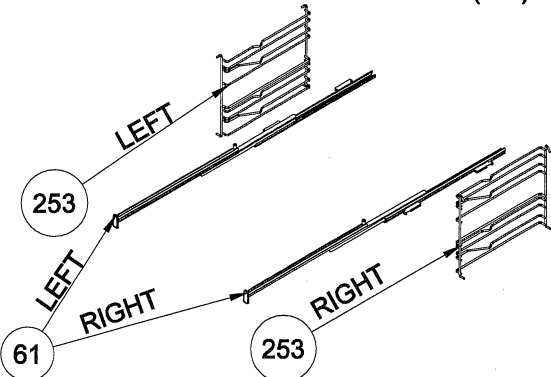

75 LT CAVITY ASSEMBLY EXPLODED VIEW
(OPTIONAL)

**WIRE SHELF CAVITY ASSEMBLY
WITH/ WITHOUT CATALYTIC PANEL
(OPTIONAL)**

**WIRE SHELF CAVITY ASSEMBLY
WITH/ WITHOUT CATALYTIC PANEL
(OPTIONAL: SINGLE TELESCOPIC RAIL(R/L))**

**CAVITY ASSEMBLY
WITH CATALYTIC PANEL
(OPTIONAL)**

**WIRE SHELF CAVITY ASSEMBLY
WITH/ WITHOUT CATALYTIC PANEL
(OPTIONAL: DOUBLE TELESCOPIC RAIL(R/L))**

**POSITION NUMBER : 585
WIRE SHELF (FULL EXTENSION)
OPTIONAL: DOUBLE TELESCOPIC RAIL(R/L)**

**POSITION NUMBER : 587
WIRE SHELF (SINGLE EXTENSION)
OPTIONAL: DOUBLE TELESCOPIC RAIL(R/L)**

**POSITION NUMBER : 586
WIRE SHELF (FULL EXTENSION)
OPTIONAL: SINGLE TELESCOPIC RAIL(R/L)**

**POSITION NUMBER : 588
WIRE SHELF (SINGLE EXTENSION)
OPTIONAL: SINGLE TELESCOPIC RAIL(R/L)**