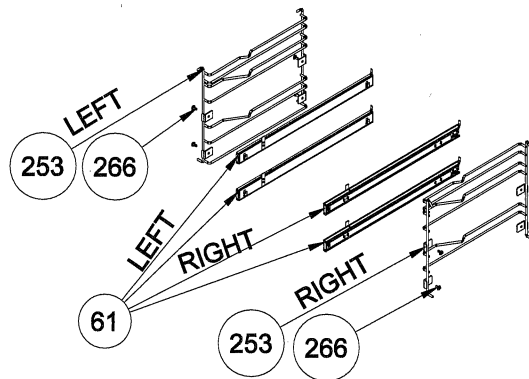

75 LT CAVITY ASSEMBLY EXPLODED VIEW
(OPTIONAL)

**WIRE SHELF CAVITY ASSEMBLY
WITH/ WITHOUT CATALYTIC PANEL
(OPTIONAL)**

**WIRE SHELF CAVITY ASSEMBLY
WITH/ WITHOUT CATALYTIC PANEL
(OPTIONAL: SINGLE TELESCOPIC RAIL(R/L))**

**CAVITY ASSEMBLY
WITH CATALYTIC PANEL
(OPTIONAL)**

**WIRE SHELF CAVITY ASSEMBLY
WITH/ WITHOUT CATALYTIC PANEL
(OPTIONAL: DOUBLE TELESCOPIC RAIL(R/L))**

**POSITION NUMBER : 585
WIRE SHELF (FULL EXTENSION)
OPTIONAL: DOUBLE TELESCOPIC RAIL(R/L)**

**POSITION NUMBER : 587
WIRE SHELF (SINGLE EXTENSION)
OPTIONAL: DOUBLE TELESCOPIC RAIL(R/L)**

**POSITION NUMBER : 586
WIRE SHELF (FULL EXTENSION)
OPTIONAL: SINGLE TELESCOPIC RAIL(R/L)**

**POSITION NUMBER : 588
WIRE SHELF (SINGLE EXTENSION)
OPTIONAL: SINGLE TELESCOPIC RAIL(R/L)**