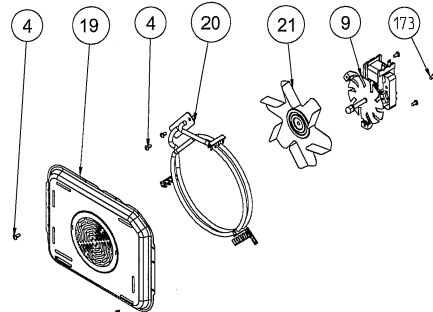

RING HEATING ELEMENT WITH FAN (OPTIONAL)