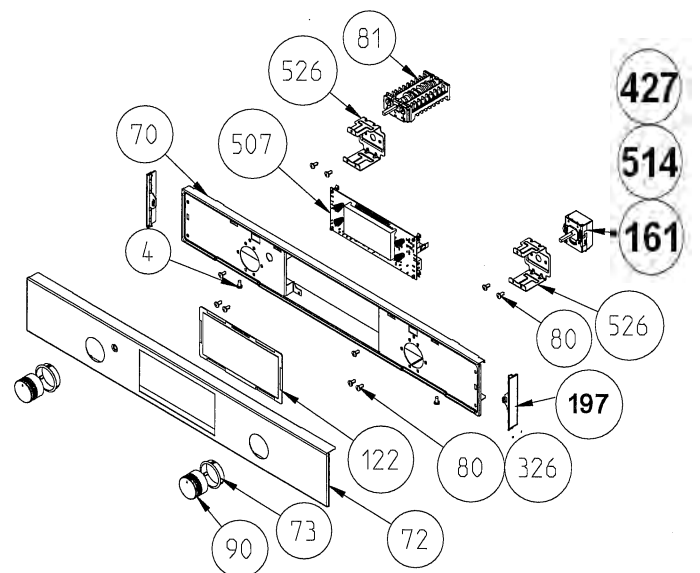

106

DEEP TRAY GRID (OPTIONAL)

112

TOP AND GRILL HEATING ELEMENT (OPTIONAL)

264

174

263

TRAY SET FOR GRID (POSITION NO : 265) (OPTIONAL)

METAL CONTROL PANEL WITH MECHANIC TIMER ASSEMBLY (OPTIONAL)

METAL CONTROL PANEL WITH DIGITAL TIMER ASSEMBLY (OPTIONAL)

LCD SMART GLASS CONTROL PANEL ASSEMBLY (OPTIONAL)

VISIO TOUCH GLASS CONTROL PANEL ASSEMBLY (OPTIONAL)

GLASS CONTROL PANEL WITH INOX ADD-ONS (OPTIONAL)

VISIO TOUCH METAL CONTROL PANEL ASSEMBLY (OPTIONAL)

FULL TOUCH GLASS CONTROL PANEL ASSEMBLY (OPTIONAL)

POP-IN
POP-OUT KNOB
(OPTIONAL)

75 LT BUILT-IN OVEN DOOR ASSEMBLY