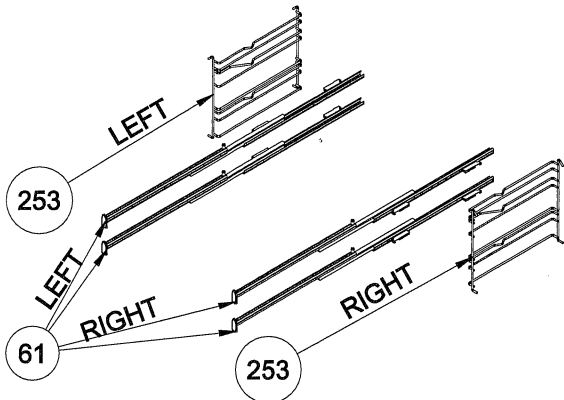

75 LT CAVITY ASSEMBLY EXPLODED VIEW
(OPTIONAL)

**WIRE SHELF CAVITY ASSEMBLY
WITH/ WITHOUT CATALYTIC PANEL
(OPTIONAL)**

**WIRE SHELF CAVITY ASSEMBLY
WITH/ WITHOUT CATALYTIC PANEL
(OPTIONAL: SINGLE TELESCOPIC RAIL(R/L))**

**CAVITY ASSEMBLY
WITH CATALYTIC PANEL
(OPTIONAL)**

**WIRE SHELF CAVITY ASSEMBLY
WITH/ WITHOUT CATALYTIC PANEL
(OPTIONAL: DOUBLE TELESCOPIC RAIL(R/L))**

**POSITION NUMBER : 585
WIRE SHELF (FULL EXTENSION)
OPTIONAL: DOUBLE TELESCOPIC RAIL(R/L)**

**POSITION NUMBER : 587
WIRE SHELF (SINGLE EXTENSION)
OPTIONAL: DOUBLE TELESCOPIC RAIL(R/L)**

**POSITION NUMBER : 586
WIRE SHELF (FULL EXTENSION)
OPTIONAL: SINGLE TELESCOPIC RAIL(R/L)**

**POSITION NUMBER : 588
WIRE SHELF (SINGLE EXTENSION)
OPTIONAL: SINGLE TELESCOPIC RAIL(R/L)**