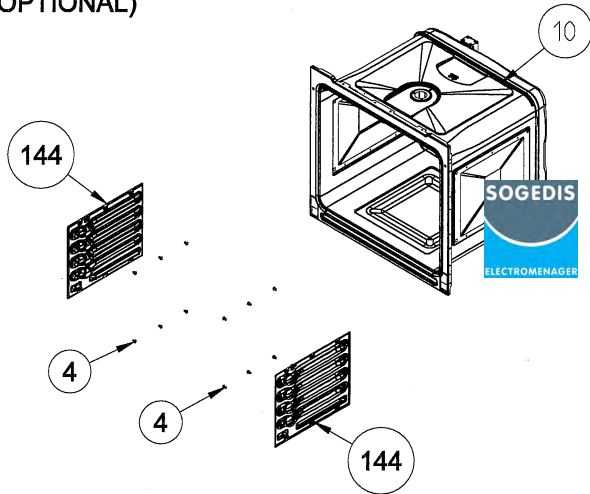

75 LT CAVITY ASSEMBLY EXPLODED VIEW
(OPTIONAL)

**WIRE SHELF CAVITY ASSEMBLY
WITH/ WITHOUT CATALYTIC PANEL
(OPTIONAL)**

**WIRE SHELF CAVITY ASSEMBLY
WITH/ WITHOUT CATALYTIC PANEL
(OPTIONAL: SINGLE TELESCOPIC RAIL(R/L))**

**CAVITY ASSEMBLY
WITH CATALYTIC PANEL
(OPTIONAL)**

**WIRE SHELF CAVITY ASSEMBLY
WITH/ WITHOUT CATALYTIC PANEL
(OPTIONAL: DOUBLE TELESCOPIC RAIL(R/L))**

**POSITION NUMBER : 585
WIRE SHELF (FULL EXTENSION)
OPTIONAL: DOUBLE TELESCOPIC RAIL(R/L)**