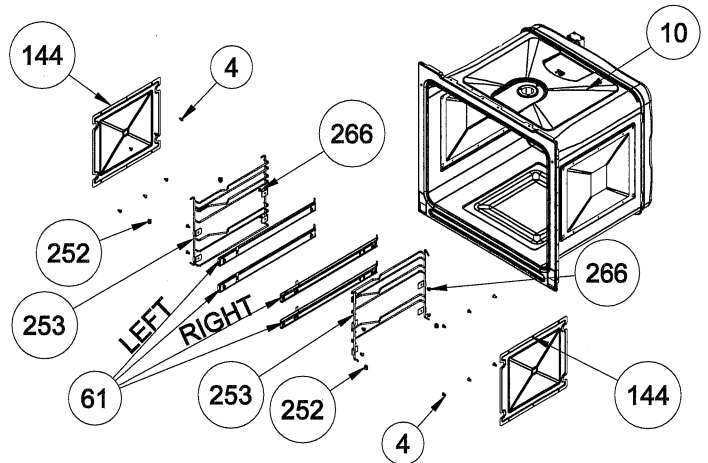

75 LT CAVITY ASSEMBLY EXPLODED VIEW
(OPTIONAL)

**WIRE SHELF CAVITY ASSEMBLY
WITH/ WITHOUT CATALYTIC PANEL
(OPTIONAL)**

**WIRE SHELF CAVITY ASSEMBLY
WITH/ WITHOUT CATALYTIC PANEL
(OPTIONAL: SINGLE TELESCOPIC RAIL(R/L))**

**CAVITY ASSEMBLY
WITH CATALYTIC PANEL
(OPTIONAL)**

**WIRE SHELF CAVITY ASSEMBLY
WITH/ WITHOUT CATALYTIC PANEL
(OPTIONAL: DOUBLE TELESCOPIC RAIL(R/L))**

**POSITION NUMBER : 585
WIRE SHELF (FULL EXTENSION)
OPTIONAL: DOUBLE TELESCOPIC RAIL(R/L)**

**POSITION NUMBER : 587
WIRE SHELF (SINGLE EXTENSION)
OPTIONAL: DOUBLE TELESCOPIC RAIL(R/L)**

**POSITION NUMBER : 586
WIRE SHELF (FULL EXTENSION)
OPTIONAL: SINGLE TELESCOPIC RAIL(R/L)**

**POSITION NUMBER : 588
WIRE SHELF (SINGLE EXTENSION)
OPTIONAL: SINGLE TELESCOPIC RAIL(R/L)**