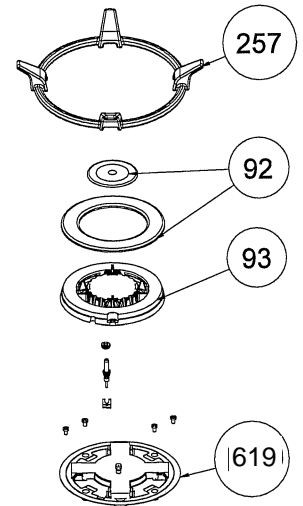

COOKTOP BOTTOM COVER (GROUP,SECURIT)
(POSTION NO 407)

ETHNIC COFFEEPOTSUPPORT
(OPTIONAL)

THERMOCOUPLE (OPTIONAL)

WOK BURNER (OPTIONAL)

PAN SUPPORTS (OPTIONAL)

ENAMELLED
(GAS-ON-GLASS,SINGLE)

CAST IRON
(GAS-ON-GLASS,SLIM)

CAST IRON
(GAS-ON-GLASS,THICK)

MICRO SWITCH (OPTIONAL)

KNOBS (ONLY FOR HOB - OPTIONAL)

DELTA

ALFA

GAMA

ZETA

ECLIPSE

RUSTIC RISUS

BIG MEKA

SMALL MEKA
(ONLY FOR ELC /
DOMINO /
DOMINO -SERI2)

NORD

VESTA

JANNU