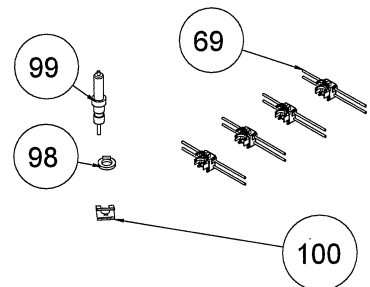

COOKTOP BOTTOM COVER (GROUP,SECURIT)
(POSTION NO 407)

ETHNIC COFFEEPOTSUPPORT
(OPTIONAL)

THERMOCOUPLE (OPTIONAL)

WOK BURNER (OPTIONAL)

PAN SUPPORTS (OPTIONAL)

ENAMELLED
(GAS-ON-GLASS,SINGLE)

CAST IRON
(GAS-ON-GLASS,SLIM)

CAST IRON
(GAS-ON-GLASS,THICK)

MICRO SWITCH (OPTIONAL)

KNOBS (ONLY FOR HOB - OPTIONAL)

DELTA

ALFA

GAMA

ZETA

ECLIPSE

RUSTIC RISUS

BIG MEKA

SMALL MEKA
(ONLY FOR ELC /
DOMINO /
DOMINO -SERI2)

NORD

VESTA

JANNU