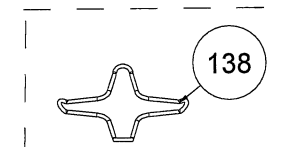

COOKTOP BOTTOM COVER (GROUP,SECURIT)
(POSTION NO 407)

ETHNIC COFFEEPOTSUPPORT
(OPTIONAL)

THERMOCOUPLE (OPTIONAL)

WOK BURNER (OPTIONAL)

PAN SUPPORTS (OPTIONAL)

ENAMELLED
(GAS-ON-GLASS,SINGLE)

CAST IRON
(GAS-ON-GLASS,SLIM)