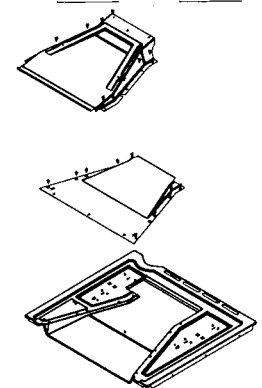

CAVITY ASSEMBLY EXPLODED VIEW

CAVITY ASSEMBLY EXPLODED VIEW

FOR FORCED COOLING

106

DEEP TRAY GRID
(OPTIONAL)

17

LOCKED-WITH STOPPER

17

W. TELESCOPIC RAIL
GRID
(OPTIONAL)

17

LOCKED

15

SHALLOW

15

DEEP

TRAYS & GRID
(OPTIONAL)