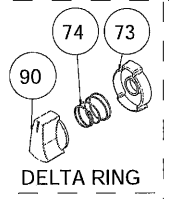

KNOBS (ONLY FOR BUILT-IN - OPTIONAL)