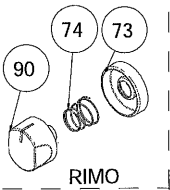

KNOBS (ONLY FOR BUILT-IN - OPTIONAL)

NORD

RIMO