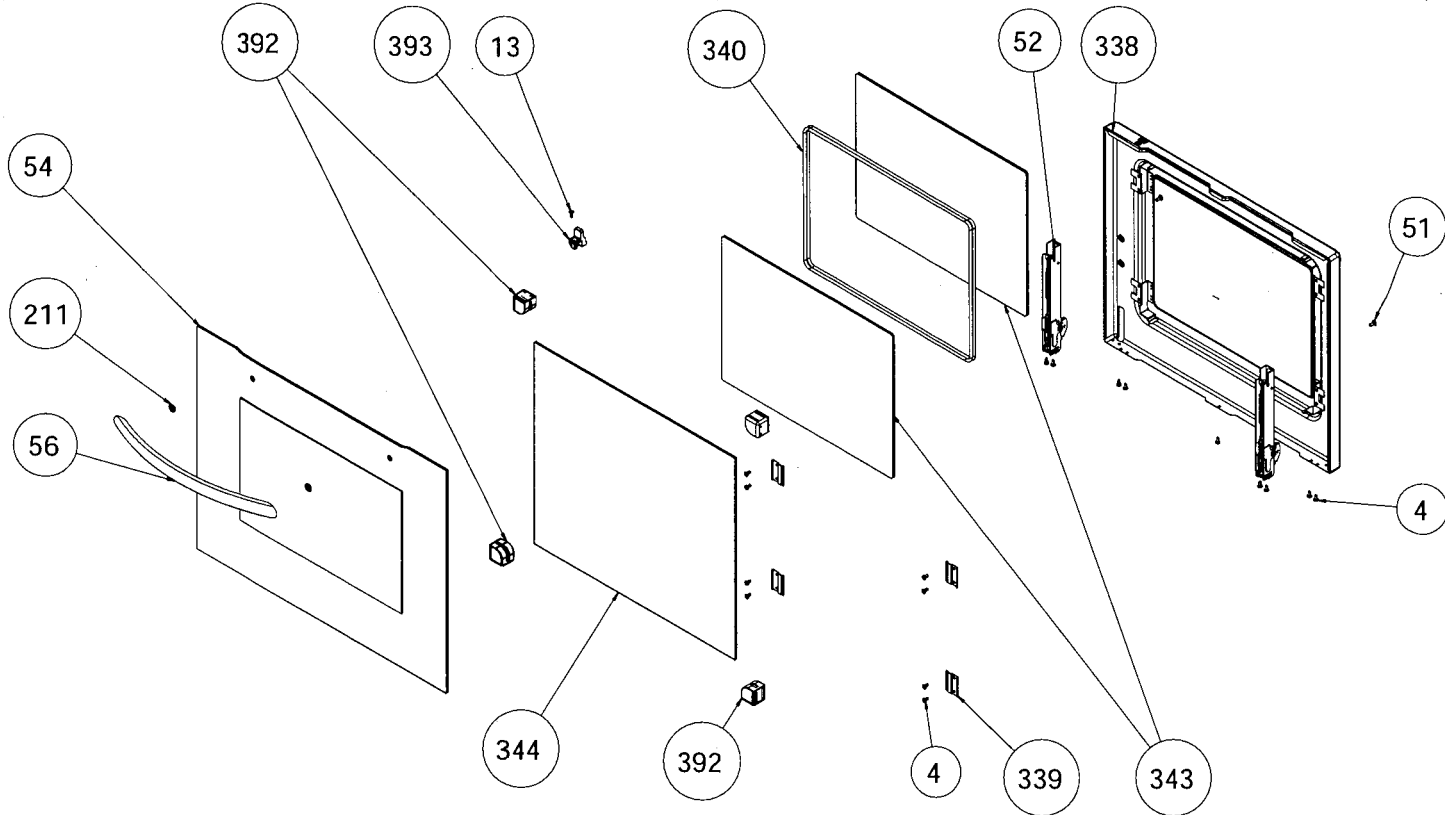

117

BRACKET
(OPTIONAL)

115

TURNSPIT (OPTIONAL)

174

263

264

TRAY SET FOR GRID
(POSITION NO 265)
(OPTIONAL)

18

479

THERMST BULB
HOLDER/BRACKET

OVEN DOOR ASSEMBLY (OUTER & INNER)
(POSITION NO 378)

FULL GLASS DOOR ASSEMBLY (FOR FORCED COOLING)

**FULL GLASS DOOR ASSEMBLY
(FOR FORCED COOLING)
GROUP DOOR POSITION NUMBER: 616**

TITAN VESTEL & SHARP ONLY

56

302

LEFT

55

RIGHT

55

ARC TUBE