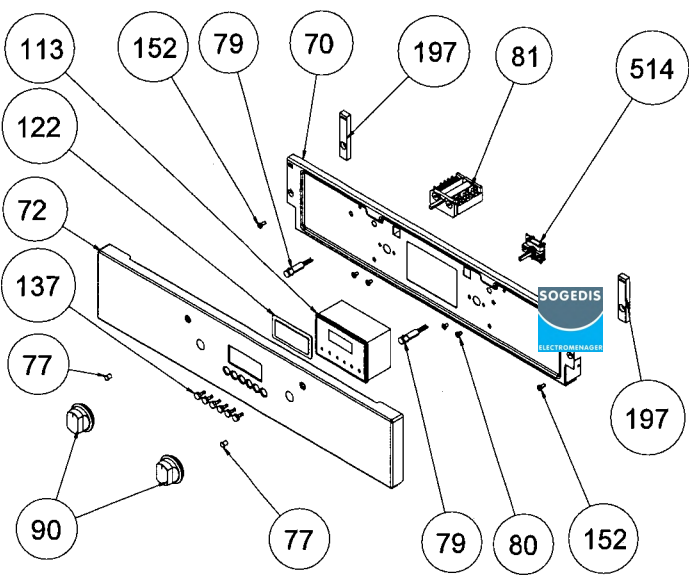

18

479

THERMST BULB
HOLDER/BRACKET

OVEN DOOR ASSEMBLY (OUTER & INNER)
(POSITION NO 378)

FULL GLASS DOOR ASSEMBLY (FOR FORCED COOLING)

**FULL GLASS DOOR ASSEMBLY
(FOR FORCED COOLING)
GROUP DOOR POSITION NUMBER: 616**

METAL CONTROL PANEL ASSEMBLY

GLASS CONTROL PANEL ASSEMBLY (OPTIONAL)

VESTEL FULL TOUCH GLASS CONTROL PANEL ASSEMBLY (OPTIONAL)

OVEN DOOR HANDLES (OPTIONAL)

CURVED QUADRANGLE

ARC QUADRANGLE

3D QUADRANGLE

FLAT SLICE