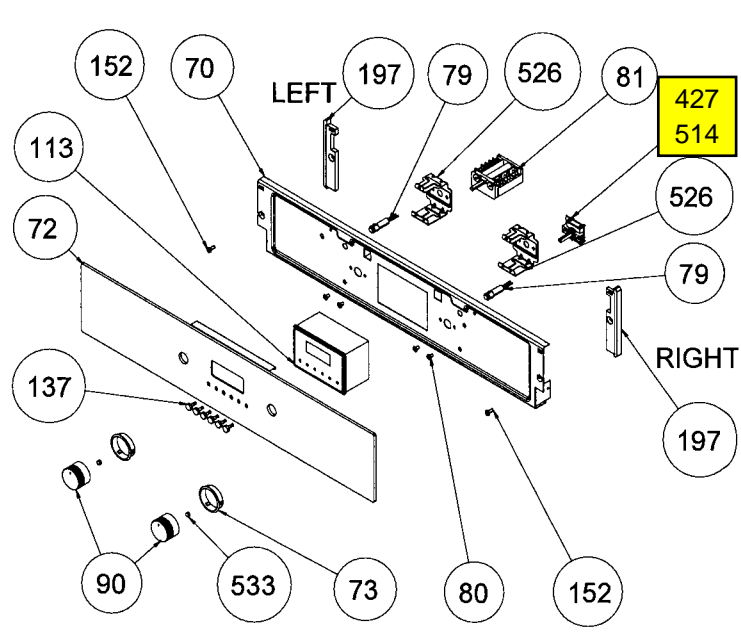

117

BRACKET
(OPTIONAL)

115

TURNSPIT (OPTIONAL)

174

263

264

TRAY SET FOR GRID
(POSITION NO 265)
(OPTIONAL)

18

479

THERMST BULB
HOLDER/BRACKET

OVEN DOOR ASSEMBLY (OUTER & INNER)
(POSITION NO 378)

FULL GLASS DOOR ASSEMBLY (FOR FORCED COOLING)

**FULL GLASS DOOR ASSEMBLY
(FOR FORCED COOLING)
GROUP DOOR POSITION NUMBER: 616**

METAL CONTROL PANEL ASSEMBLY

GLASS CONTROL PANEL ASSEMBLY (OPTIONAL)

VESTEL FULL TOUCH GLASS CONTROL PANEL ASSEMBLY (OPTIONAL)

OVEN DOOR HANDLES (OPTIONAL)

CURVED QUADRANGLE

ARC QUADRANGLE

3D QUADRANGLE

FLAT SLICE

TITAN VESTEL & SHARP ONLY

56

302

LEFT

55

RIGHT

55

ARC TUBE