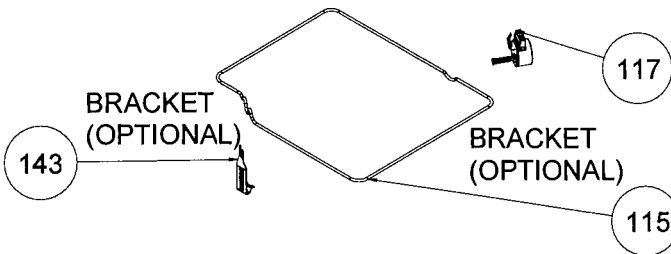

DEEPSHISH KEBAB ACCESSORY (OPTIONAL)

143

BRACKET
(OPTIONAL)

117

BRACKET
(OPTIONAL)

115

TURNSPIT (OPTIONAL)