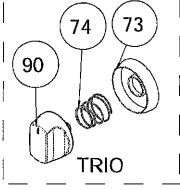

TITAN VESTEL & SHARP ONLY

56

302

LEFT

55

RIGHT

55

ARC TUBE

KNOBS (ONLY FOR BUILT-IN - OPTIONAL)

DELTA

DELTA RING

ALFA

GAMA

ZETA

SIGMA(SMALL)

TRIO