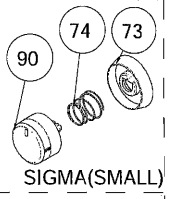

TITAN VESTEL & SHARP ONLY

56

302

LEFT

55

RIGHT

55

ARC TUBE

KNOBS (ONLY FOR BUILT-IN - OPTIONAL)

DELTA

DELTA RING

ALFA

GAMA

ZETA

SIGMA(SMALL)

TRIO