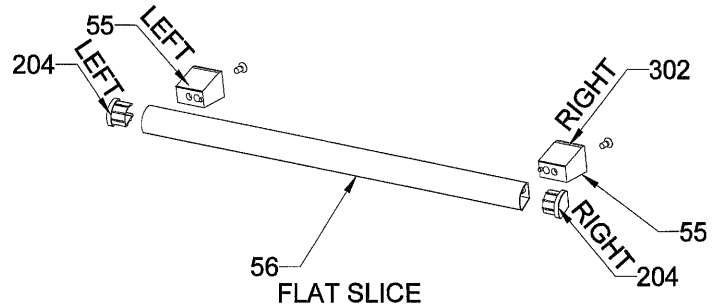

METAL CONTROL PANEL ASSEMBLY

GLASS CONTROL PANEL ASSEMBLY (OPTIONAL)

VESTEL FULL TOUCH GLASS CONTROL PANEL ASSEMBLY (OPTIONAL)

OVEN DOOR HANDLES (OPTIONAL)

CURVED QUADRANGLE

ARC QUADRANGLE

3D QUADRANGLE

FLAT SLICE

TITAN VESTEL & SHARP ONLY

56

302

LEFT

55

RIGHT

55

ARC TUBE